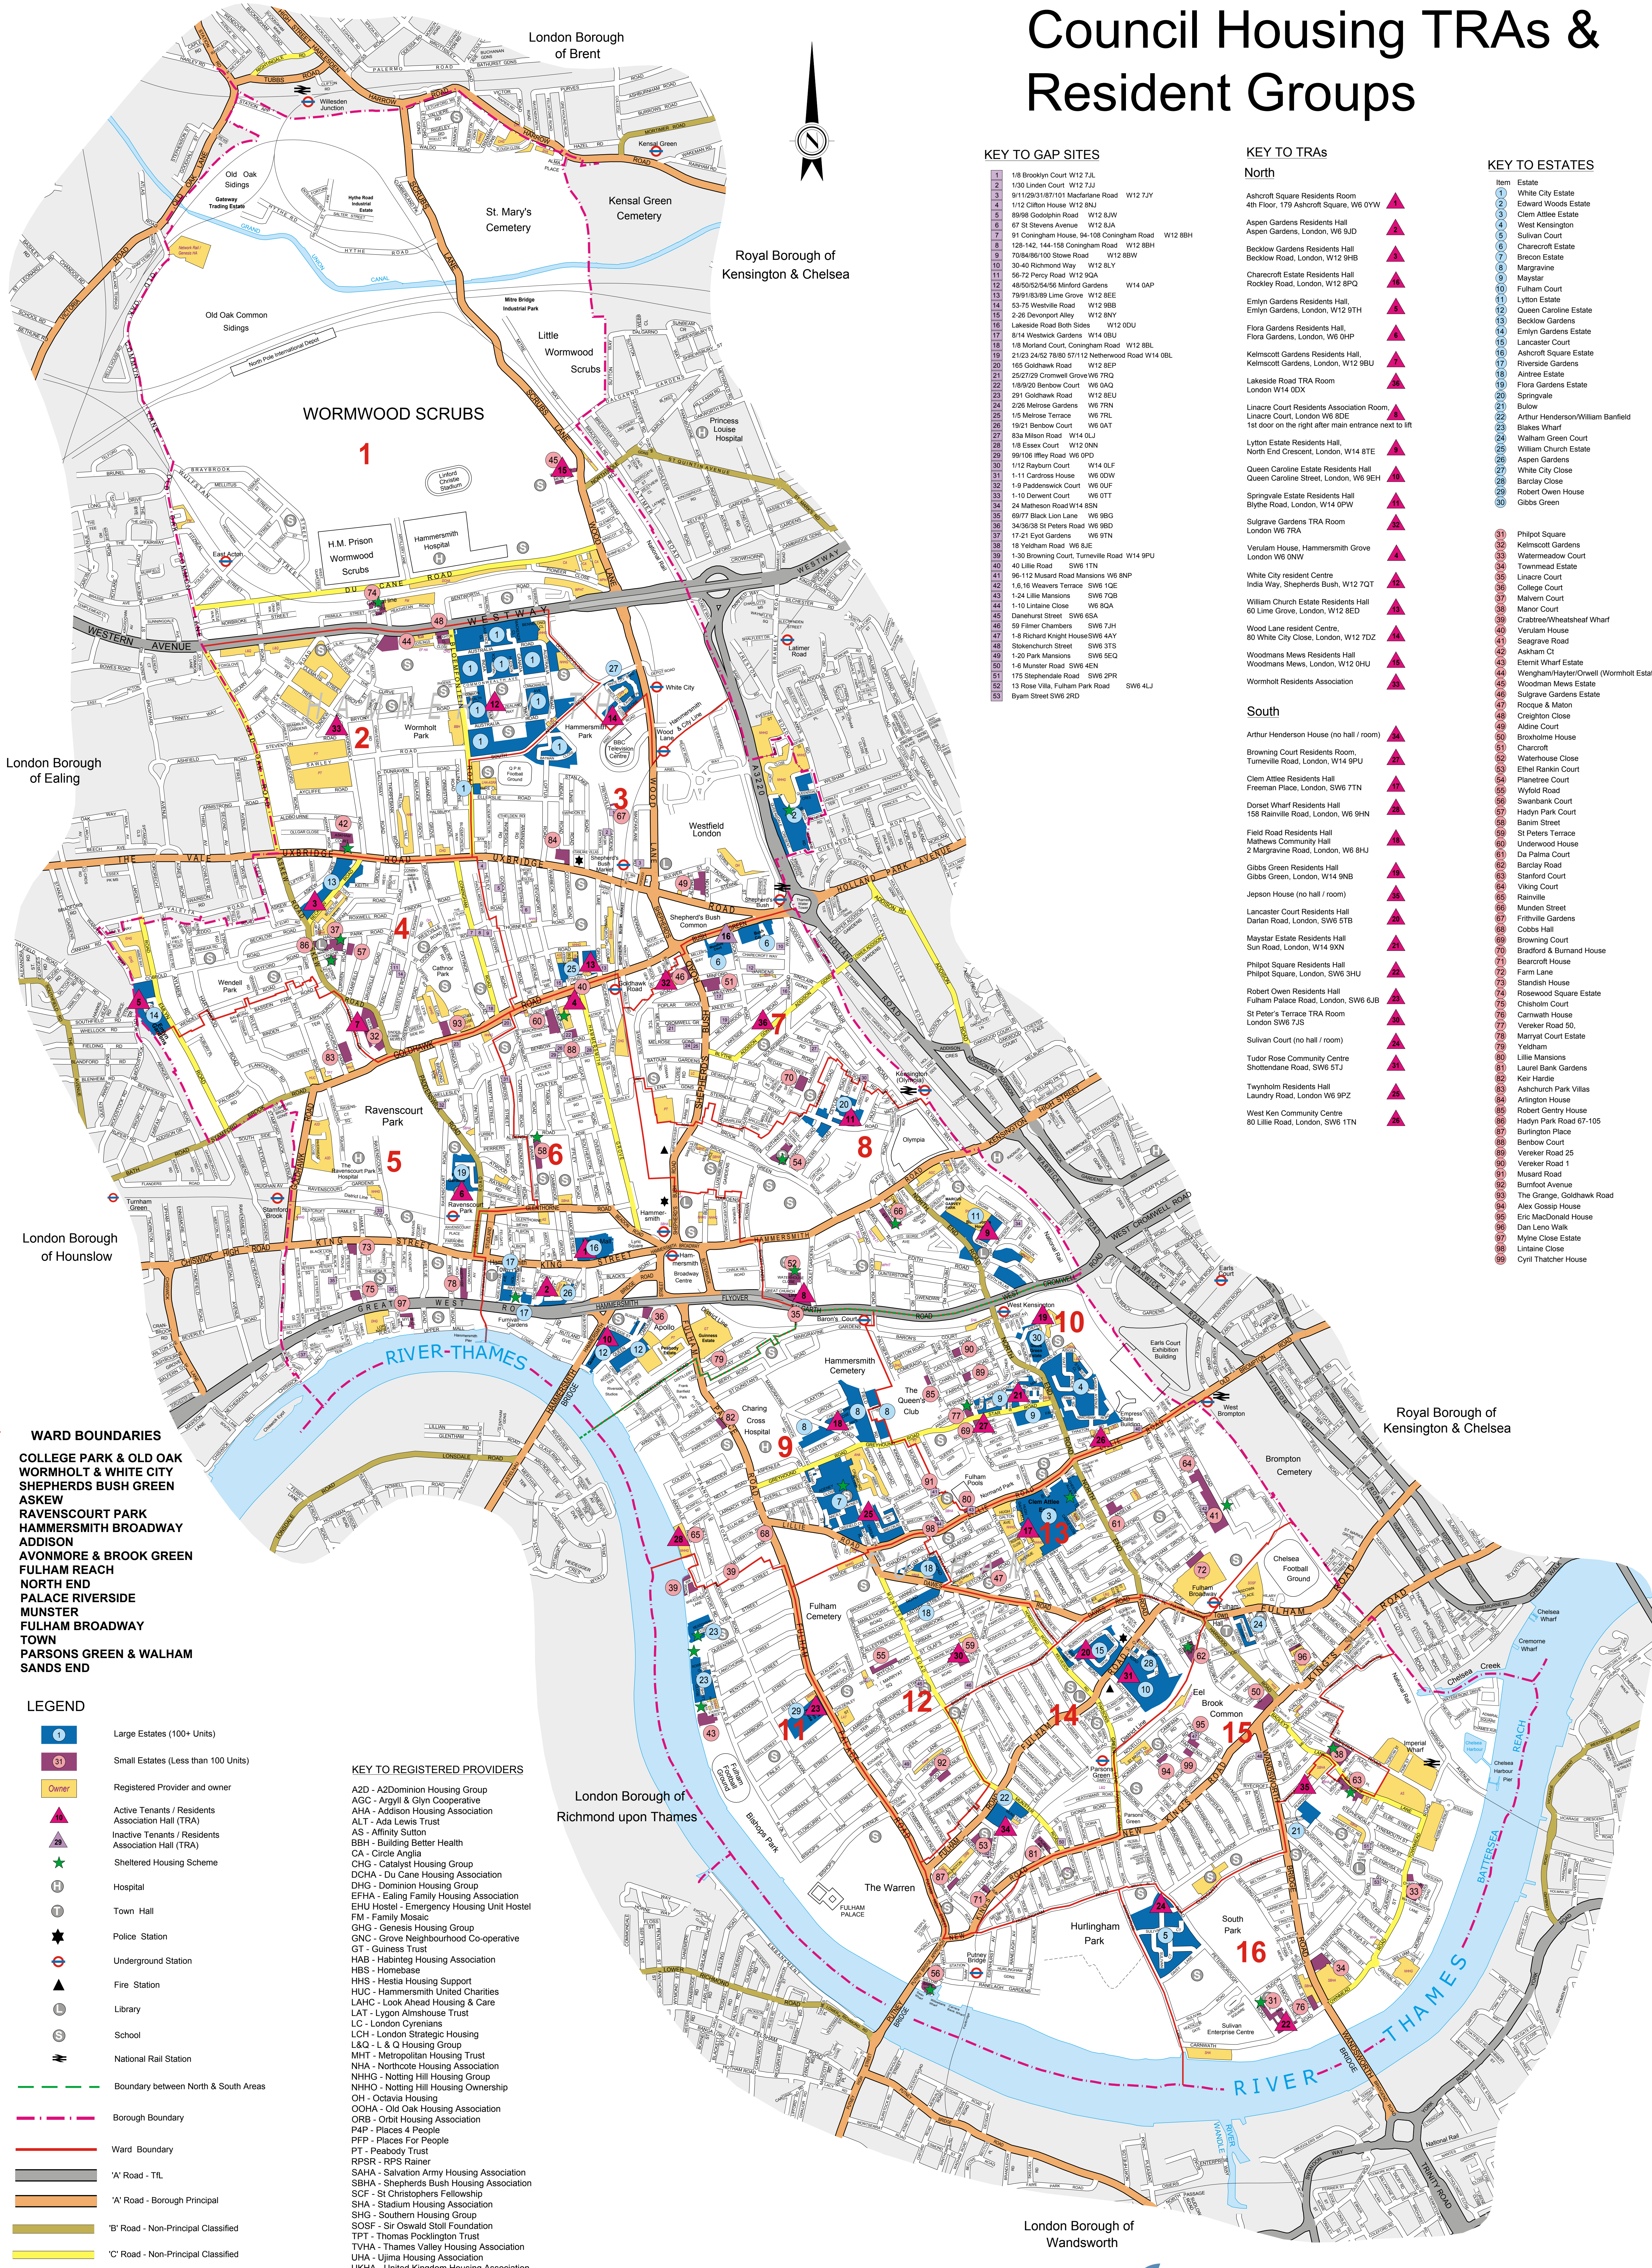

London Borough of Hammersmith & Fulham

Council Housing TRAs & Resident Groups

KEY TO ESTATES

1	White City Estate
2	Edward Woods Estate
3	Clem Attlee Estate
4	West Kensington
5	Sulivan Court
6	Charcroft Estate
7	Brecon Estate
8	Margravine
9	Maystar
10	Fulham Estate
11	Lytton Estate
12	Queen Caroline Estate
13	Becklow Gardens
14	Emlyn Gardens Estate
15	Lancaster Court
16	Ashcroft Square Estate
17	Riverside Estates
18	Antree Estate
19	Flora Gardens Estate
20	Springvale
21	Bulrow
22	Arthur Henderson/William Barfield
23	Blakes Wharf
24	Walham Green Court
25	William Church Estate
26	Aspen Gardens
27	White City Close
28	Barclay Close
29	Robert Owen House
30	Gibbs Green
31	Philpot Square
32	Keilmcott Gardens
33	Watermeadow Court
34	Townmead Estate
35	Linacre Court
36	College Court
37	William Church Estate
38	Manor Court
39	Crabtree/Wheatheaf Wharf
40	Venulam House
41	Seagrave Road
42	Ashham Ct
43	Eletmt Wharf Estate
44	Wingham/Hayter/Orwell (Wormholt Estate)
45	Woodman Mews Estate
46	Sulgrave Gardens Estate
47	Rocque & Mace
48	Creighton Close
49	Alpine Court
50	Broxholme House
51	Charcroft
52	Waterloo House Close
53	Ethel Rankin Court
54	Planetree Court
55	Wyld Road
56	Swanbank Court
57	Haydn Park Court
58	Banin Street
59	St Peters Terrace
60	Underwood House
61	Da Palma Court
62	Barclay Road
63	Stanford Court
64	Viking Court
65	Rainville
66	Munden Street
67	Fittville Gardens
68	Cobbs Hall
69	Browning Court
70	Worfield & Burnand House
71	Beacroft House
72	Farm Lane
73	Standish House
74	Rosewood Square Estate
75	Chiselm Court
76	Canwith House
77	Vereker Road 50
78	Maryat Court Estate
79	Yedham
80	Little Mansions
81	Laurel Bank Gardens
82	Keir Hardie
83	Ashchurch Park Villas
84	Arlington House
85	Robert Centy House
86	Haydn Park Road 67-105
87	Burlington Place
88	Benbow Court
89	Vereker Road 25
90	Vereker Road 1
91	Musard Road
92	Burnfoot Avenue
93	The Grange, Goldhawk Road
94	Asen Gossey House
95	Eric MacDonald House
96	Dan Lenox Walk
97	Myline Close Estate
98	Lintaine Close
99	Cyril Thatcher House

KEY

WARD BOUNDARIES

1	COLLEGE PARK & OLD OAK
2	WORMHOLT & WHITE CITY
3	SHEPHERDS BUSH GREEN
4	ASKEW
5	RAVENS COURT PARK
6	HAMMERSMITH BROADWAY
7	ADDISON
8	AVONMORE & BROOK GREEN
9	FULHAM REACH
10	NORTH END
11	PALACE RIVERSIDE
12	MUNSTER
13	FULHAM BROADWAY
14	TOWN
15	PARSONS GREEN & WALHAM
16	SANDS END