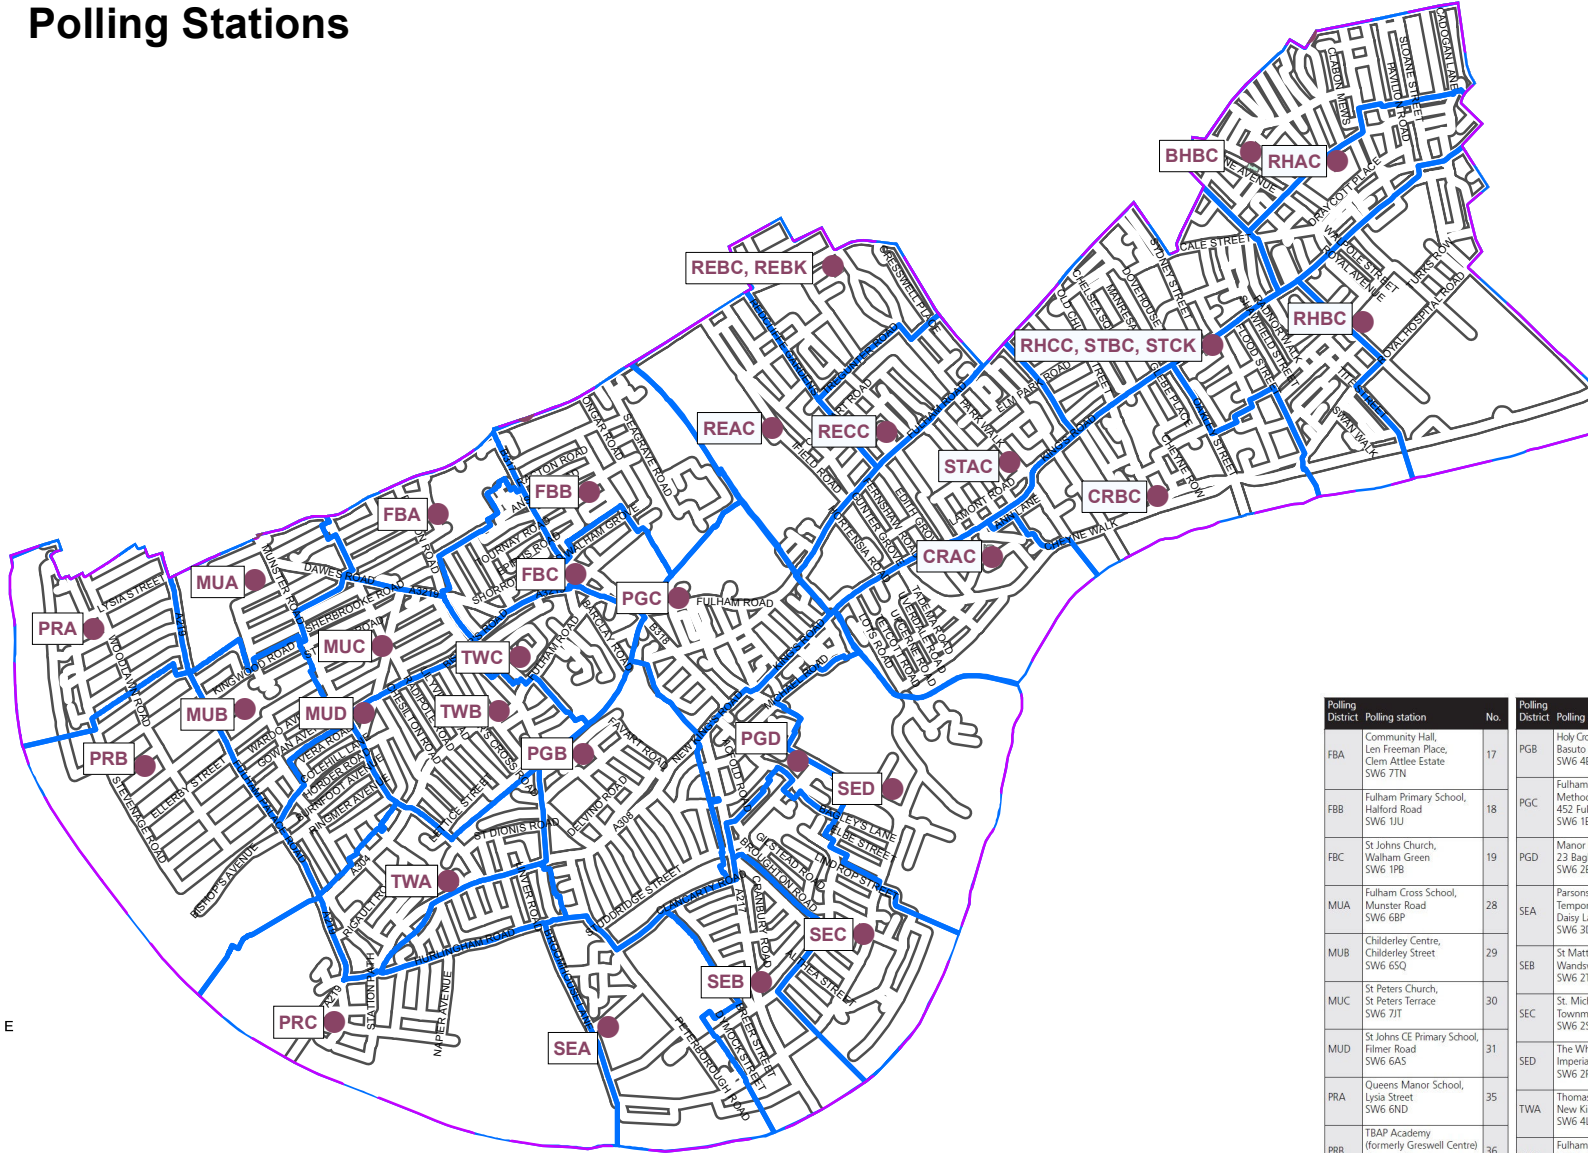

Chelsea and Fulham Constituency Polling Stations

1:25,000

- Polling Stations
- ▭ Westminster Constituencies
- ▭ Polling Districts

Polling District	Polling station	No.	Polling District	Polling station	No.	Polling District	Polling station	No.
FBA	Community Hall, Len Freeman Place, Clem Attlee Estate SW6 7TN	17	PGB	Holy Cross RC Primary School, Basuto Road SW6 4BL	39	BHBC	Marlborough Primary School, Draycott Avenue SW3 3AP	
FBB	Fulham Primary School, Halford Road SW6 1JU	18	PGC	Fulham Broadway Methodist Church, 452 Fulham Road SW6 1BY	40	CRAC	Ashburnham Primary School, 17 Blantyre Street SW10 0DT	
FBC	St Johns Church, Walham Green SW6 1PB	19	PGD	Manor Court, 23 Baglows Lane SW6 2BN	41	CRBC	Petyt Hall, 64 Cheyne Walk SW3 5LT	
MUA	Fulham Cross School, Munster Road SW6 6BP	28	SEA	Parsons Green Club Temporary Club House, Daisy Lane SW6 3DP	46	REAC	Earls Court Youth Club, 120 Hield Road SW10 9AF	
MUB	Childerley Centre, Childerley Street SW6 6SQ	29	SEB	St Matthews Church Hall, Wandsworth Bridge Road SW6 2TX	47	REBC	Bousfield Primary School, South Boltons Gardens SW5 0DJ	
MUC	St Peters Church, St Peters Terrace SW6 7IT	30	SEC	St Michael's Centre, Townmead Road SW6 2SR	48	RECC	Servite Primary School, 252 Fulham Road SW10 9NA	
MUD	St Johns CE Primary School, Filmer Road SW6 6AS	31	SED	The Wharf Rooms, Imperial Road SW6 2PY	49	RHAC	St Josephs Primary School, Cadogan Street SW3 2QT	
PRA	Queens Manor School, Lysia Street SW6 6ND	35	TWA	Thomas's Academy, New Kings Road SW6 4LY	54	RHBC	The Pavilion, Burton's Court, Franklins Row SW3 4QJ	
PRB	TBAP Academy (formerly Greswell Centre) Greswell Street SW6 6PX	36	TWB	Fulham Library, 598 Fulham Road SW6 5NX	55	RHCC	Chelsea Old Town Hall, Kings Road SW3 5EE	
PRC	Temporary Station, Fulham High Street SW6 3IS	37	TWC	Lancaster Court Residents Hall, Darlan Road SW6 5TB	56	STAC	Park Walk Primary School, Park Walk SW10 0AY	
PGA	Thomas's Academy, New Kings Road SW6 4LY	38				STBC	Chelsea Old Town Hall, Kings Road SW3 5EE	