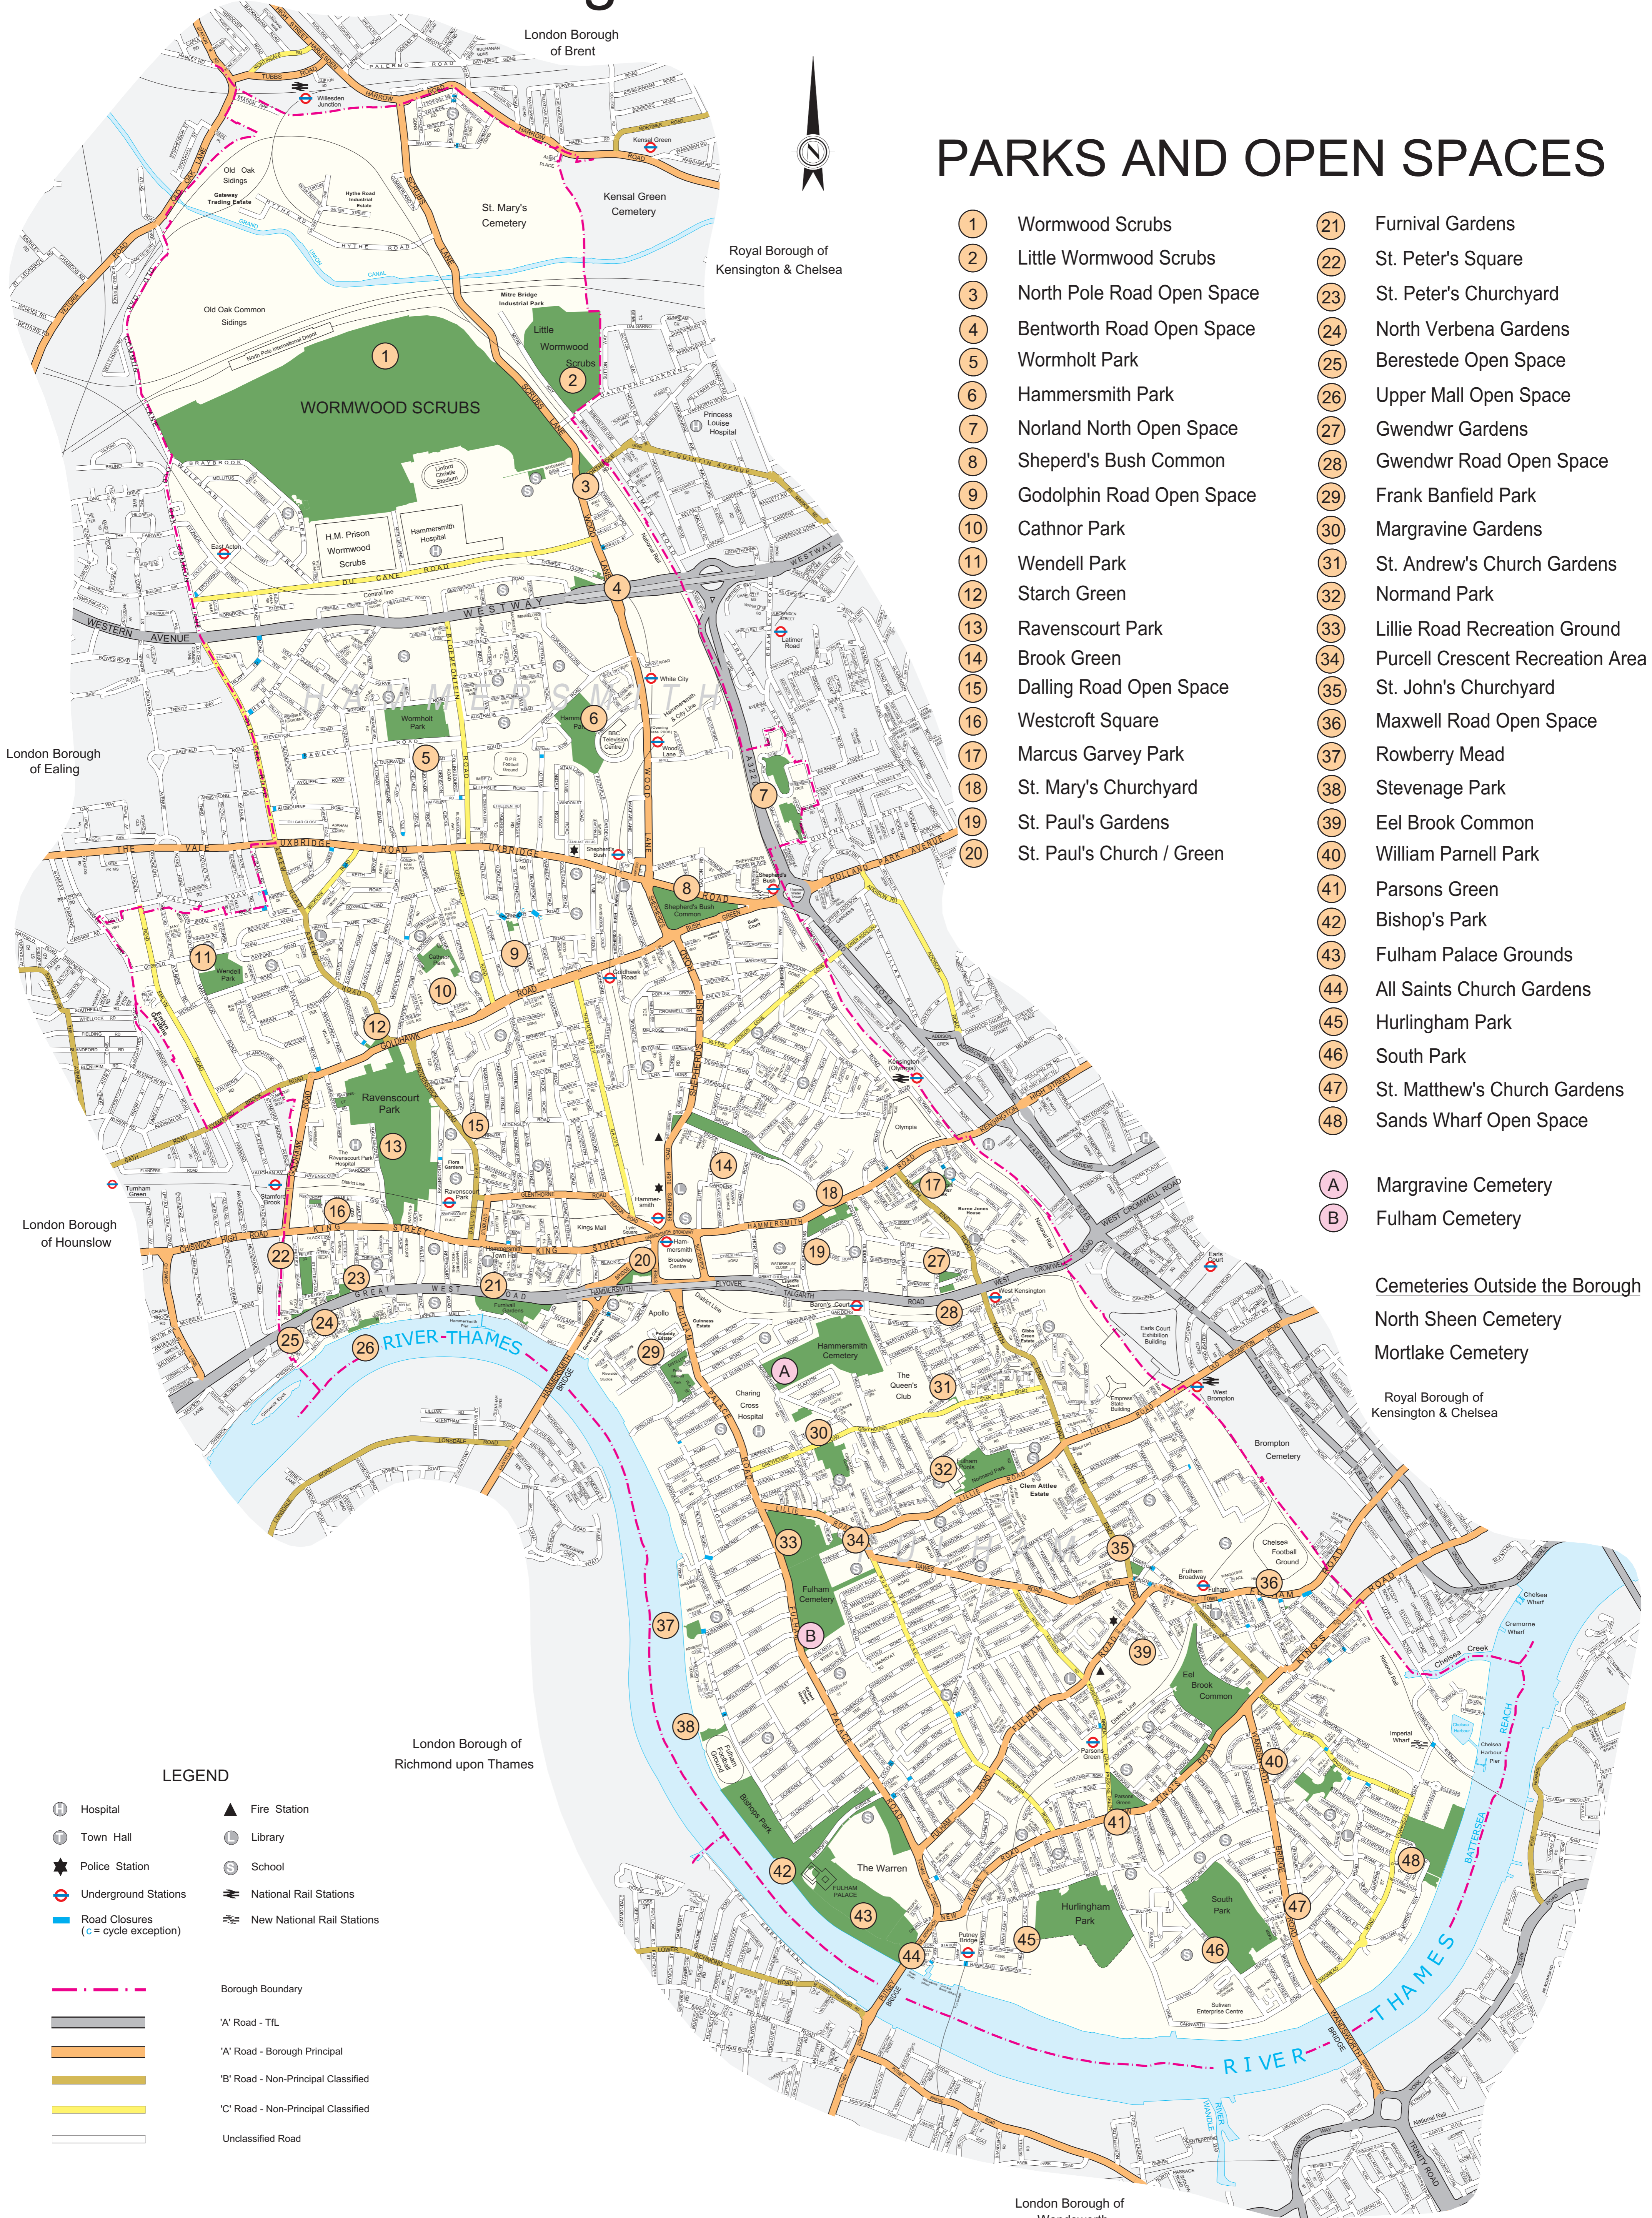

London Borough of Hammersmith & Fulham

PARKS AND OPEN SPACES

- | | |
|------------------------------|-------------------------------------|
| 1 Wormwood Scrubs | 21 Furnival Gardens |
| 2 Little Wormwood Scrubs | 22 St. Peter's Square |
| 3 North Pole Road Open Space | 23 St. Peter's Churchyard |
| 4 Bentworth Road Open Space | 24 North Verbena Gardens |
| 5 Wormholt Park | 25 Berestede Open Space |
| 6 Hammersmith Park | 26 Upper Mall Open Space |
| 7 Norland North Open Space | 27 Gwendwr Gardens |
| 8 Sheperd's Bush Common | 28 Gwendwr Road Open Space |
| 9 Godolphin Road Open Space | 29 Frank Banfield Park |
| 10 Cathnor Park | 30 Margravine Gardens |
| 11 Wendell Park | 31 St. Andrew's Church Gardens |
| 12 Starch Green | 32 Normand Park |
| 13 Ravenscourt Park | 33 Lillie Road Recreation Ground |
| 14 Brook Green | 34 Purcell Crescent Recreation Area |
| 15 Dalling Road Open Space | 35 St. John's Churchyard |
| 16 Westcroft Square | 36 Maxwell Road Open Space |
| 17 Marcus Garvey Park | 37 Rowberry Mead |
| 18 St. Mary's Churchyard | 38 Stevenage Park |
| 19 St. Paul's Gardens | 39 Eel Brook Common |
| 20 St. Paul's Church / Green | 40 William Parnell Park |
| | 41 Parsons Green |
| | 42 Bishop's Park |
| | 43 Fulham Palace Grounds |
| | 44 All Saints Church Gardens |
| | 45 Hurlingham Park |
| | 46 South Park |
| | 47 St. Matthew's Church Gardens |
| | 48 Sands Wharf Open Space |