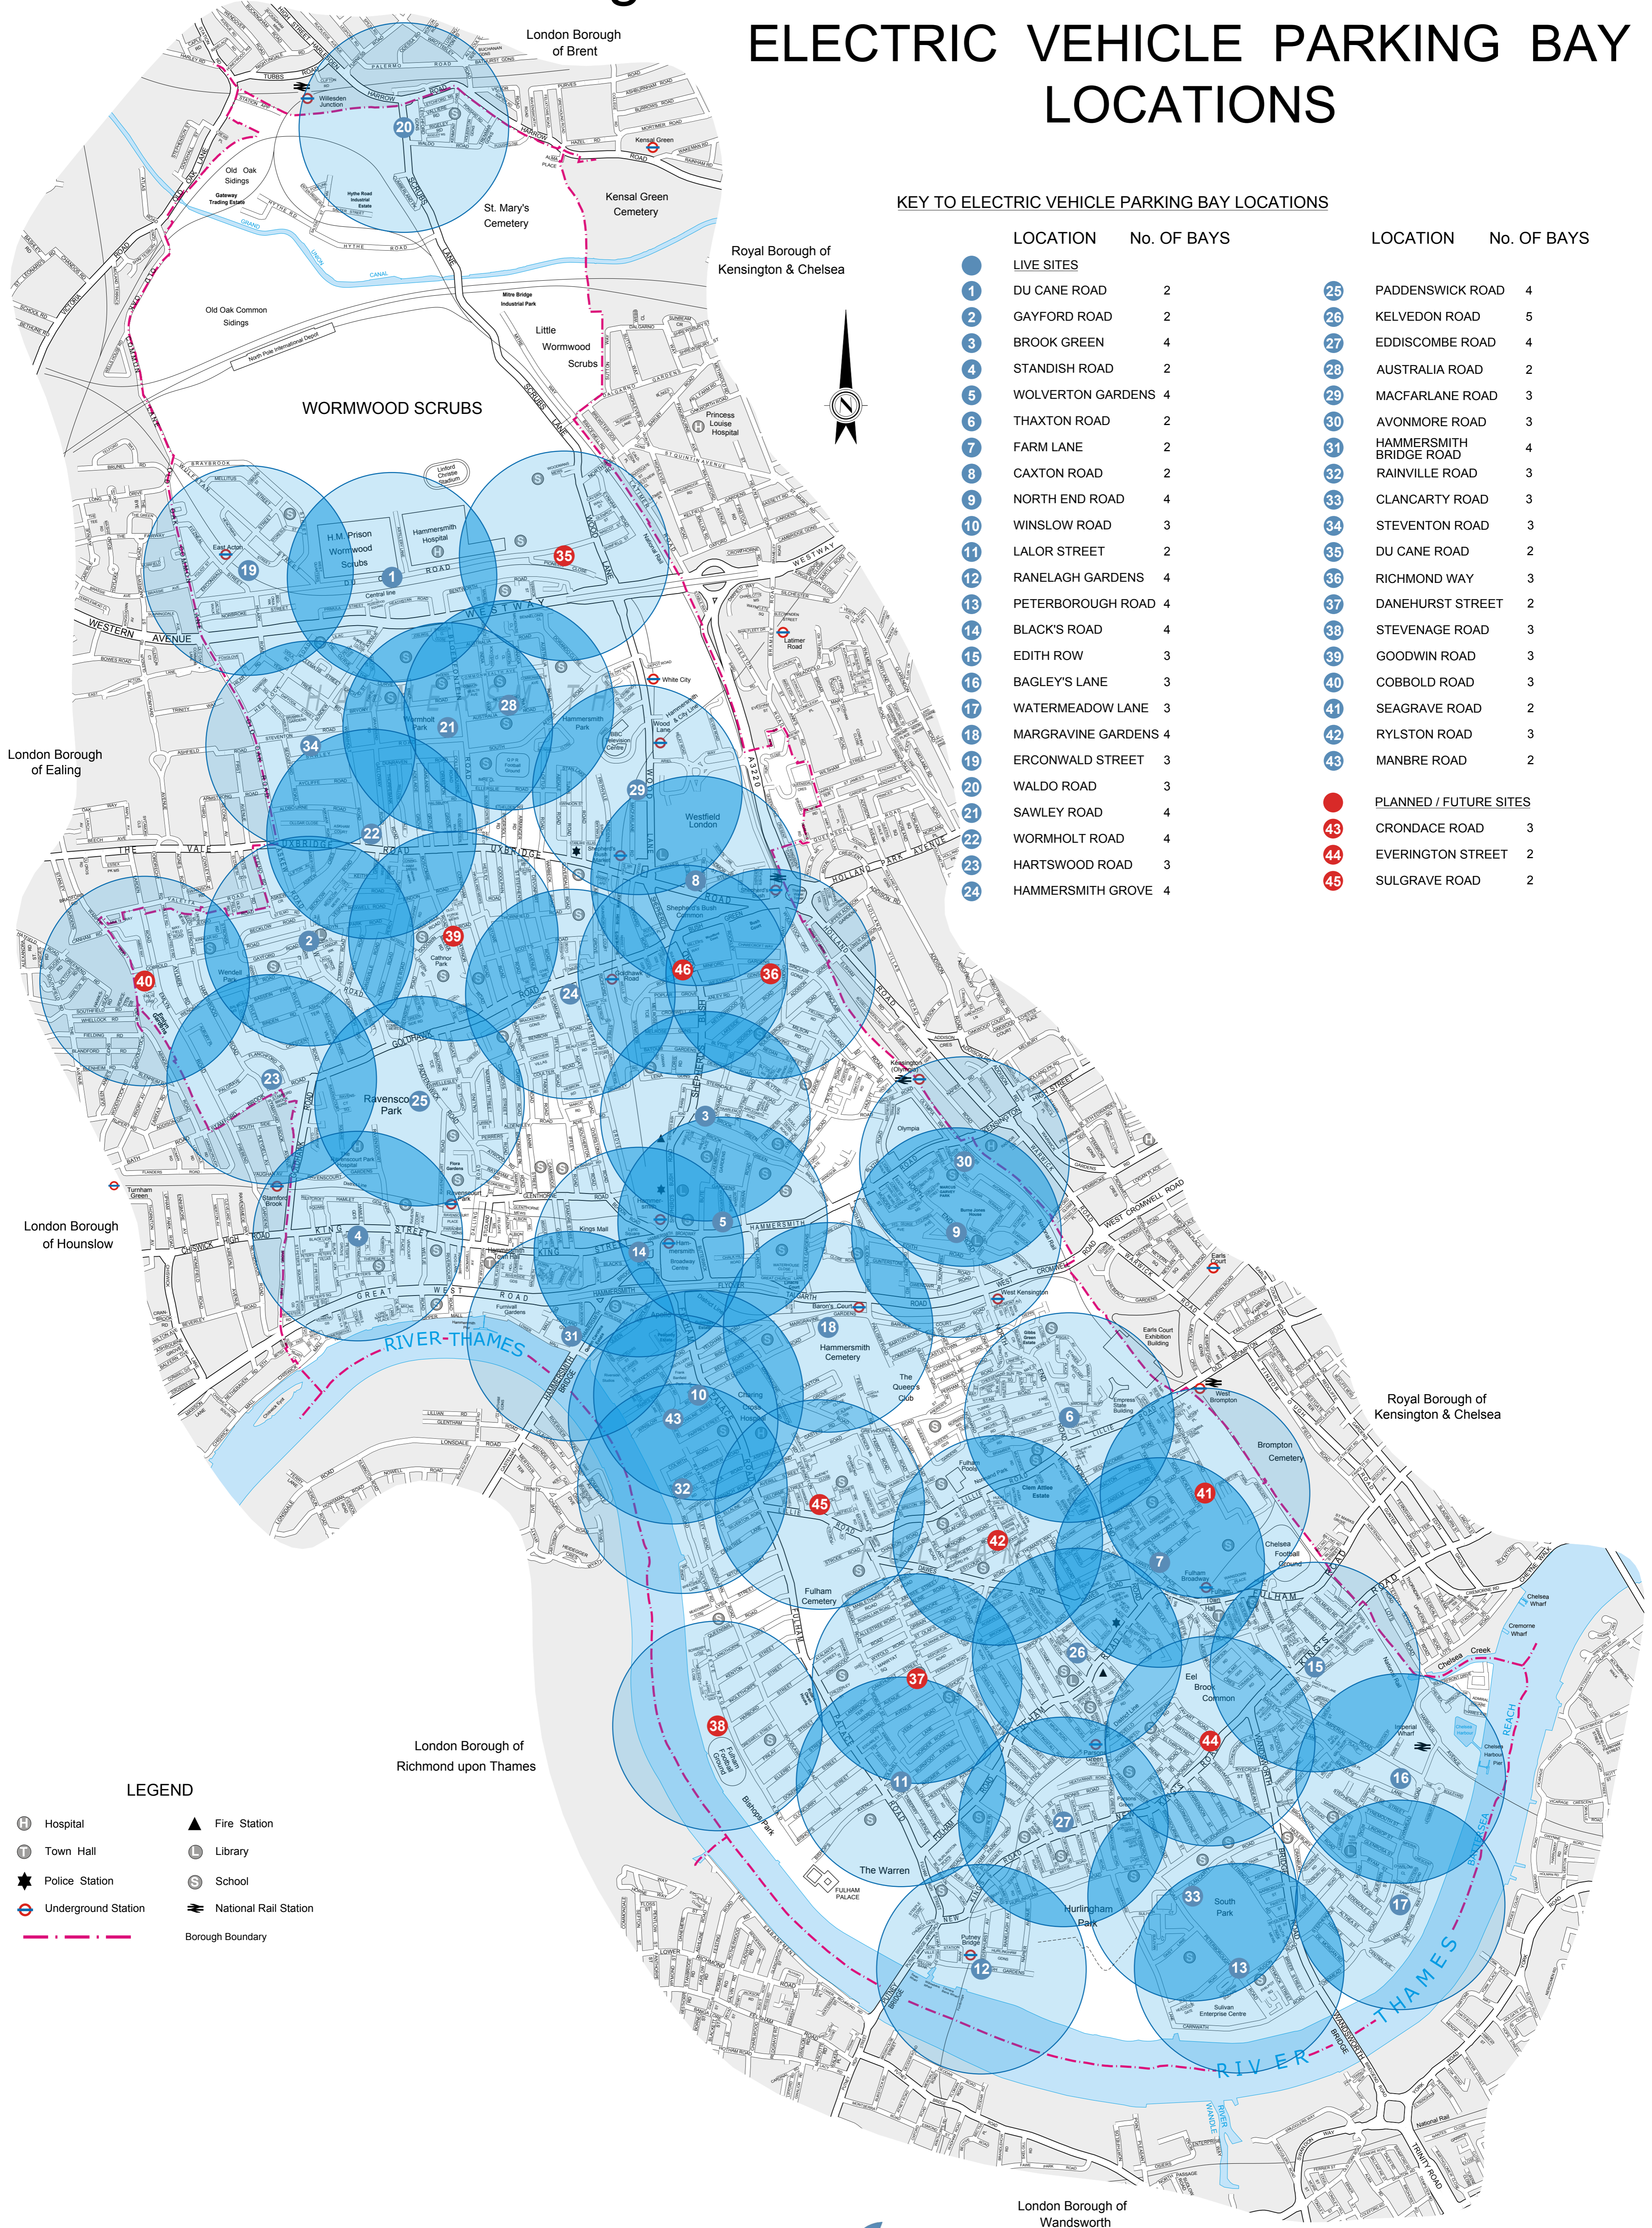

London Borough of Hammersmith & Fulham

ELECTRIC VEHICLE PARKING BAY LOCATIONS

KEY TO ELECTRIC VEHICLE PARKING BAY LOCATIONS

LOCATION	No. OF BAYS	LOCATION	No. OF BAYS
LIVE SITES			
1 DU CANE ROAD	2	25 PADDENSWICK ROAD	4
2 GAYFORD ROAD	2	26 KELVEDON ROAD	5
3 BROOK GREEN	4	27 EDDISCOMBE ROAD	4
4 STANDISH ROAD	2	28 AUSTRALIA ROAD	2
5 WOLVERTON GARDENS	4	29 MACFARLANE ROAD	3
6 THAXTON ROAD	2	30 AVONMORE ROAD	3
7 FARM LANE	2	31 HAMMERSMITH BRIDGE ROAD	4
8 CAXTON ROAD	2	32 RAINVILLE ROAD	3
9 NORTH END ROAD	4	33 CLANCARTY ROAD	3
10 WINSLOW ROAD	3	34 STEVENTON ROAD	3
11 LALOR STREET	2	35 DU CANE ROAD	2
12 RANELAGH GARDENS	4	36 RICHMOND WAY	3
13 PETERBOROUGH ROAD	4	37 DANEHURST STREET	2
14 BLACK'S ROAD	4	38 STEVENAGE ROAD	3
15 EDITH ROW	3	39 GOODWIN ROAD	3
16 BAGLEY'S LANE	3	40 COBBOLD ROAD	3
17 WATERMEADOW LANE	3	41 SEAGRAVE ROAD	2
18 MARGRAVINE GARDENS	4	42 RYLSTON ROAD	3
19 ERCONWALD STREET	3	43 MANBRE ROAD	2
20 WALDO ROAD	3	PLANNED / FUTURE SITES	
21 SAWLEY ROAD	4	43 CRONDACE ROAD	3
22 WORMHOLT ROAD	4	44 EVERINGTON STREET	2
23 HARTSWOOD ROAD	3	45 SULGRAVE ROAD	2
24 HAMMERSMITH GROVE	4		

LEGEND

- Hospital
- Town Hall
- Police Station
- Underground Station
- Fire Station
- Library
- School
- National Rail Station
- Borough Boundary