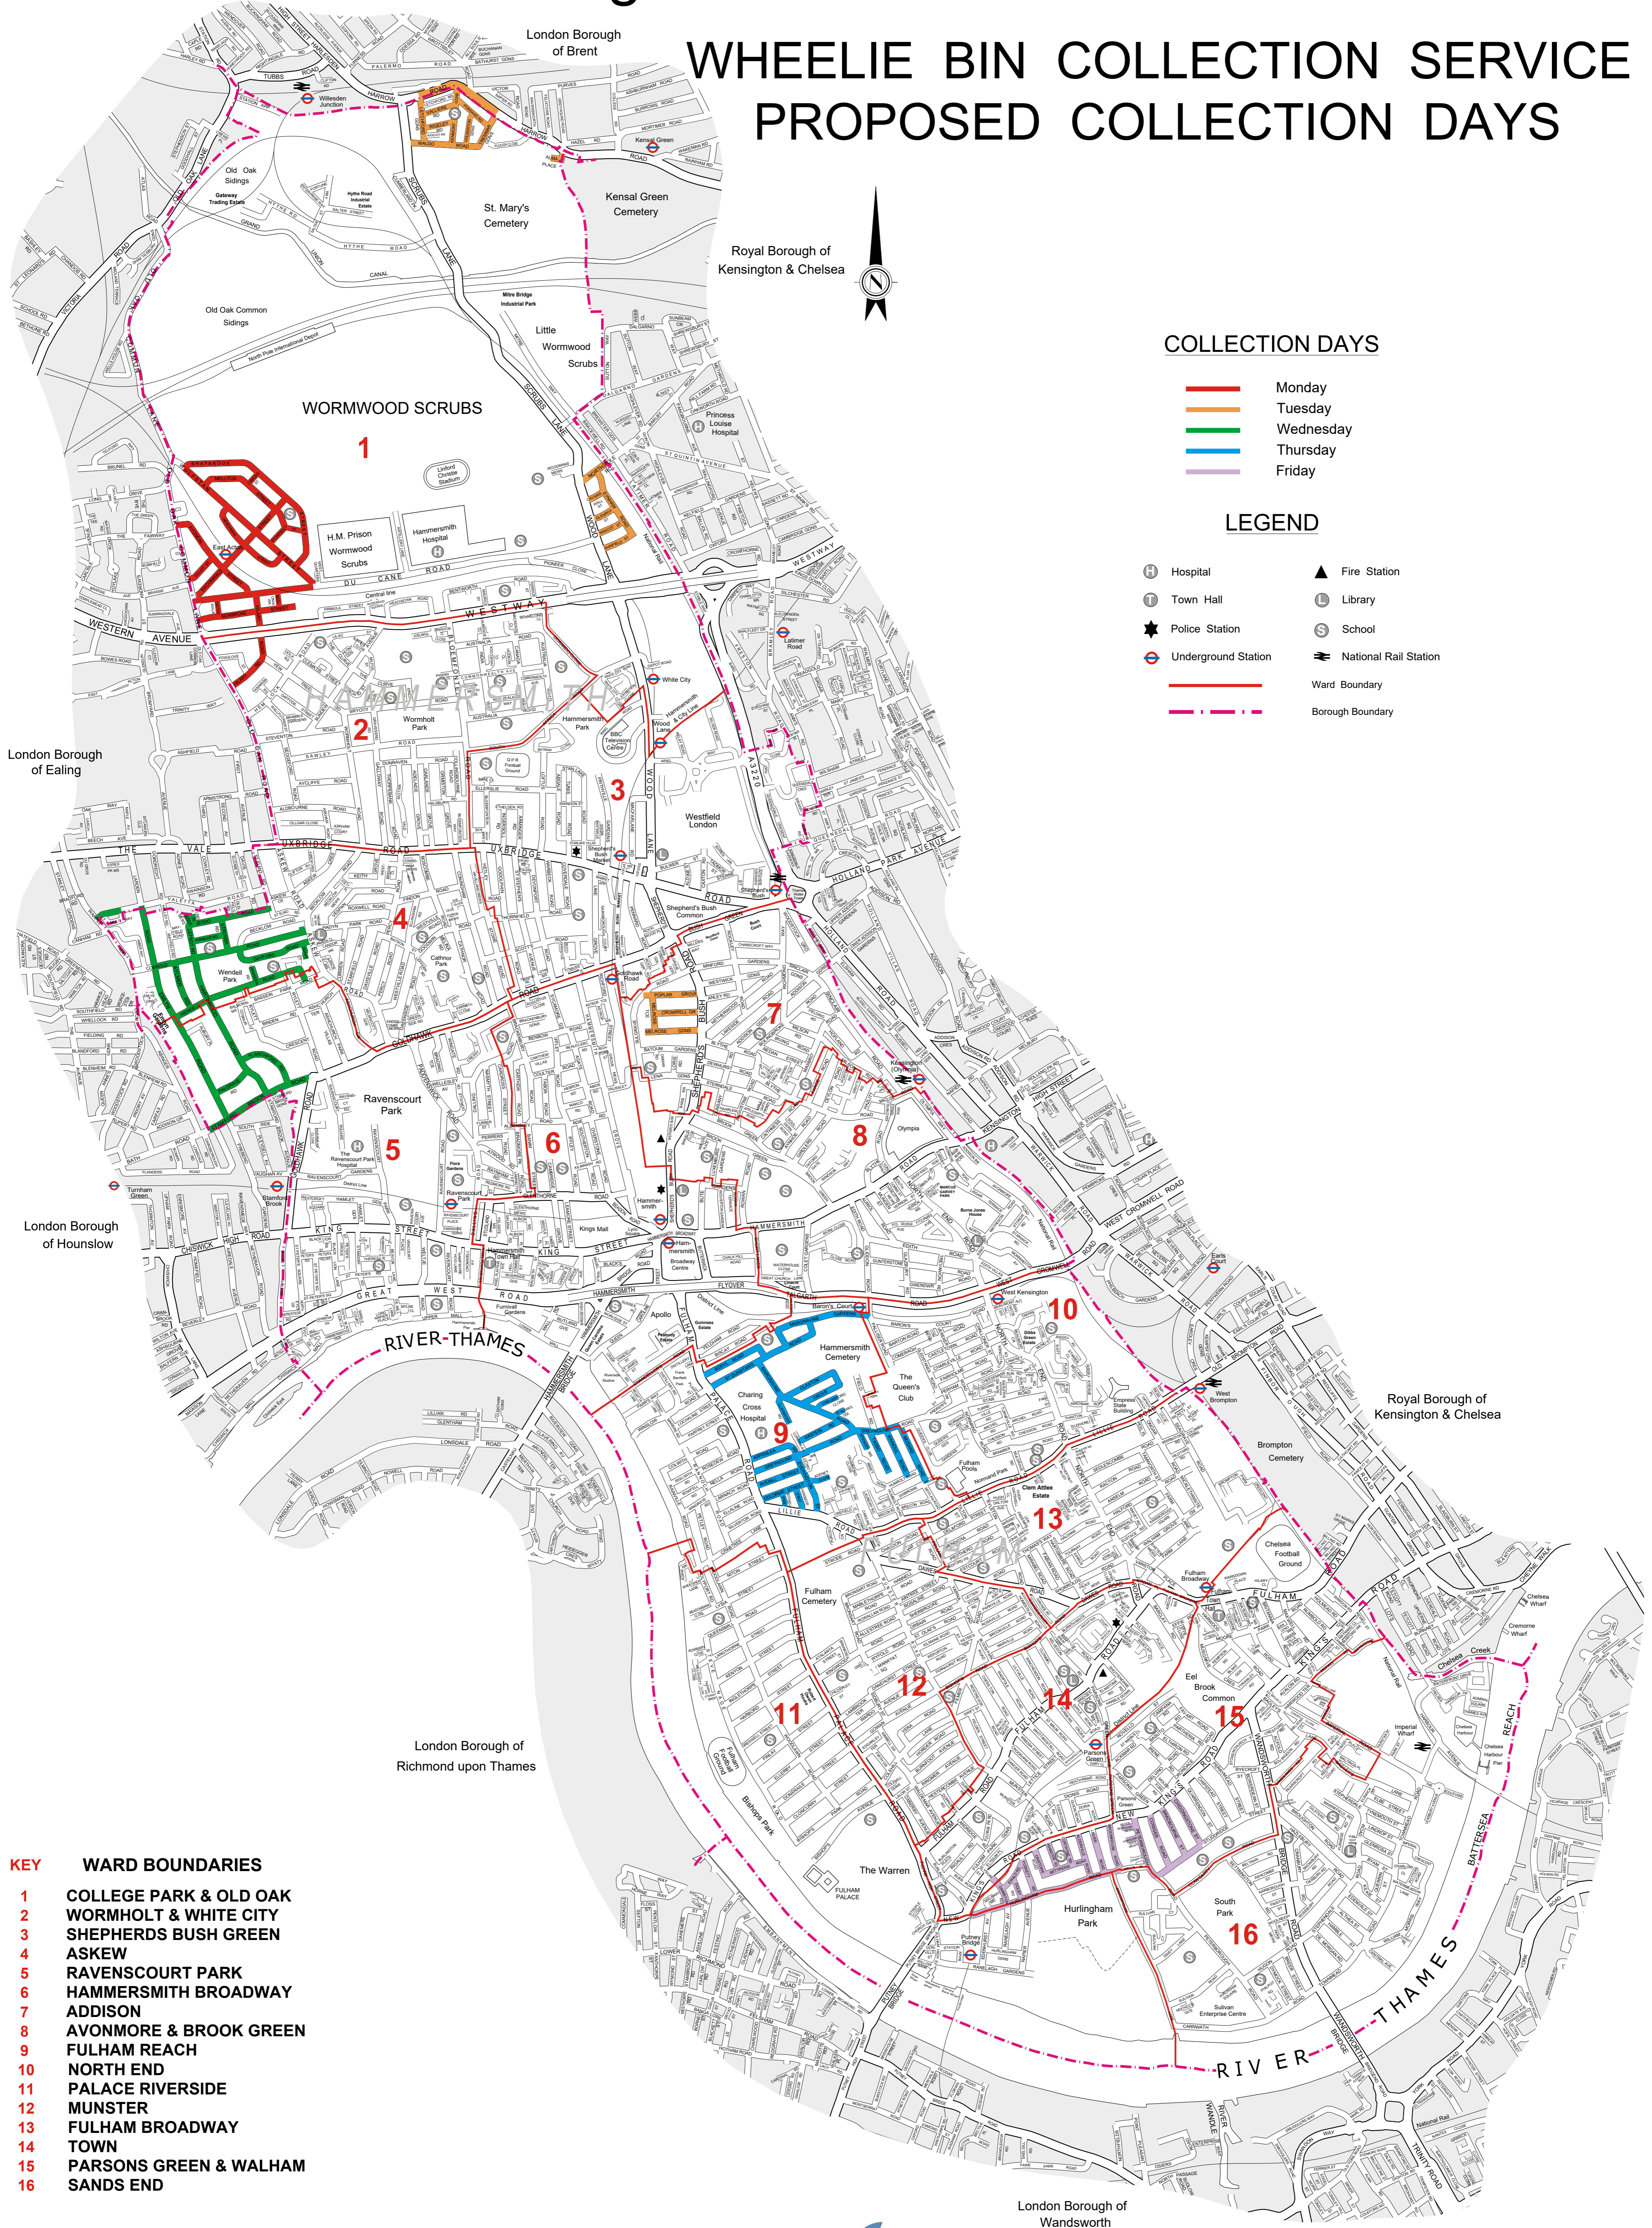

London Borough of Hammersmith & Fulham

WHEELIE BIN COLLECTION SERVICE PROPOSED COLLECTION DAYS

COLLECTION DAYS

- Monday
- Tuesday
- Wednesday
- Thursday
- Friday

LEGEND

- Hospital
- Town Hall
- Police Station
- Underground Station
- Fire Station
- Library
- School
- National Rail Station
- Ward Boundary
- Borough Boundary

- KEY**
- WARD BOUNDARIES**
- 1 COLLEGE PARK & OLD OAK
 - 2 WORMHOLT & WHITE CITY
 - 3 SHEPHERDS BUSH GREEN
 - 4 ASKEW
 - 5 RAVENSCOURT PARK
 - 6 HAMMERSMITH BROADWAY
 - 7 ADDISON
 - 8 AVONMORE & BROOK GREEN
 - 9 FULHAM REACH
 - 10 NORTH END
 - 11 PALACE RIVERSIDE
 - 12 MUNSTER
 - 13 FULHAM BROADWAY
 - 14 TOWN
 - 15 PARSONS GREEN & WALHAM
 - 16 SANDS END