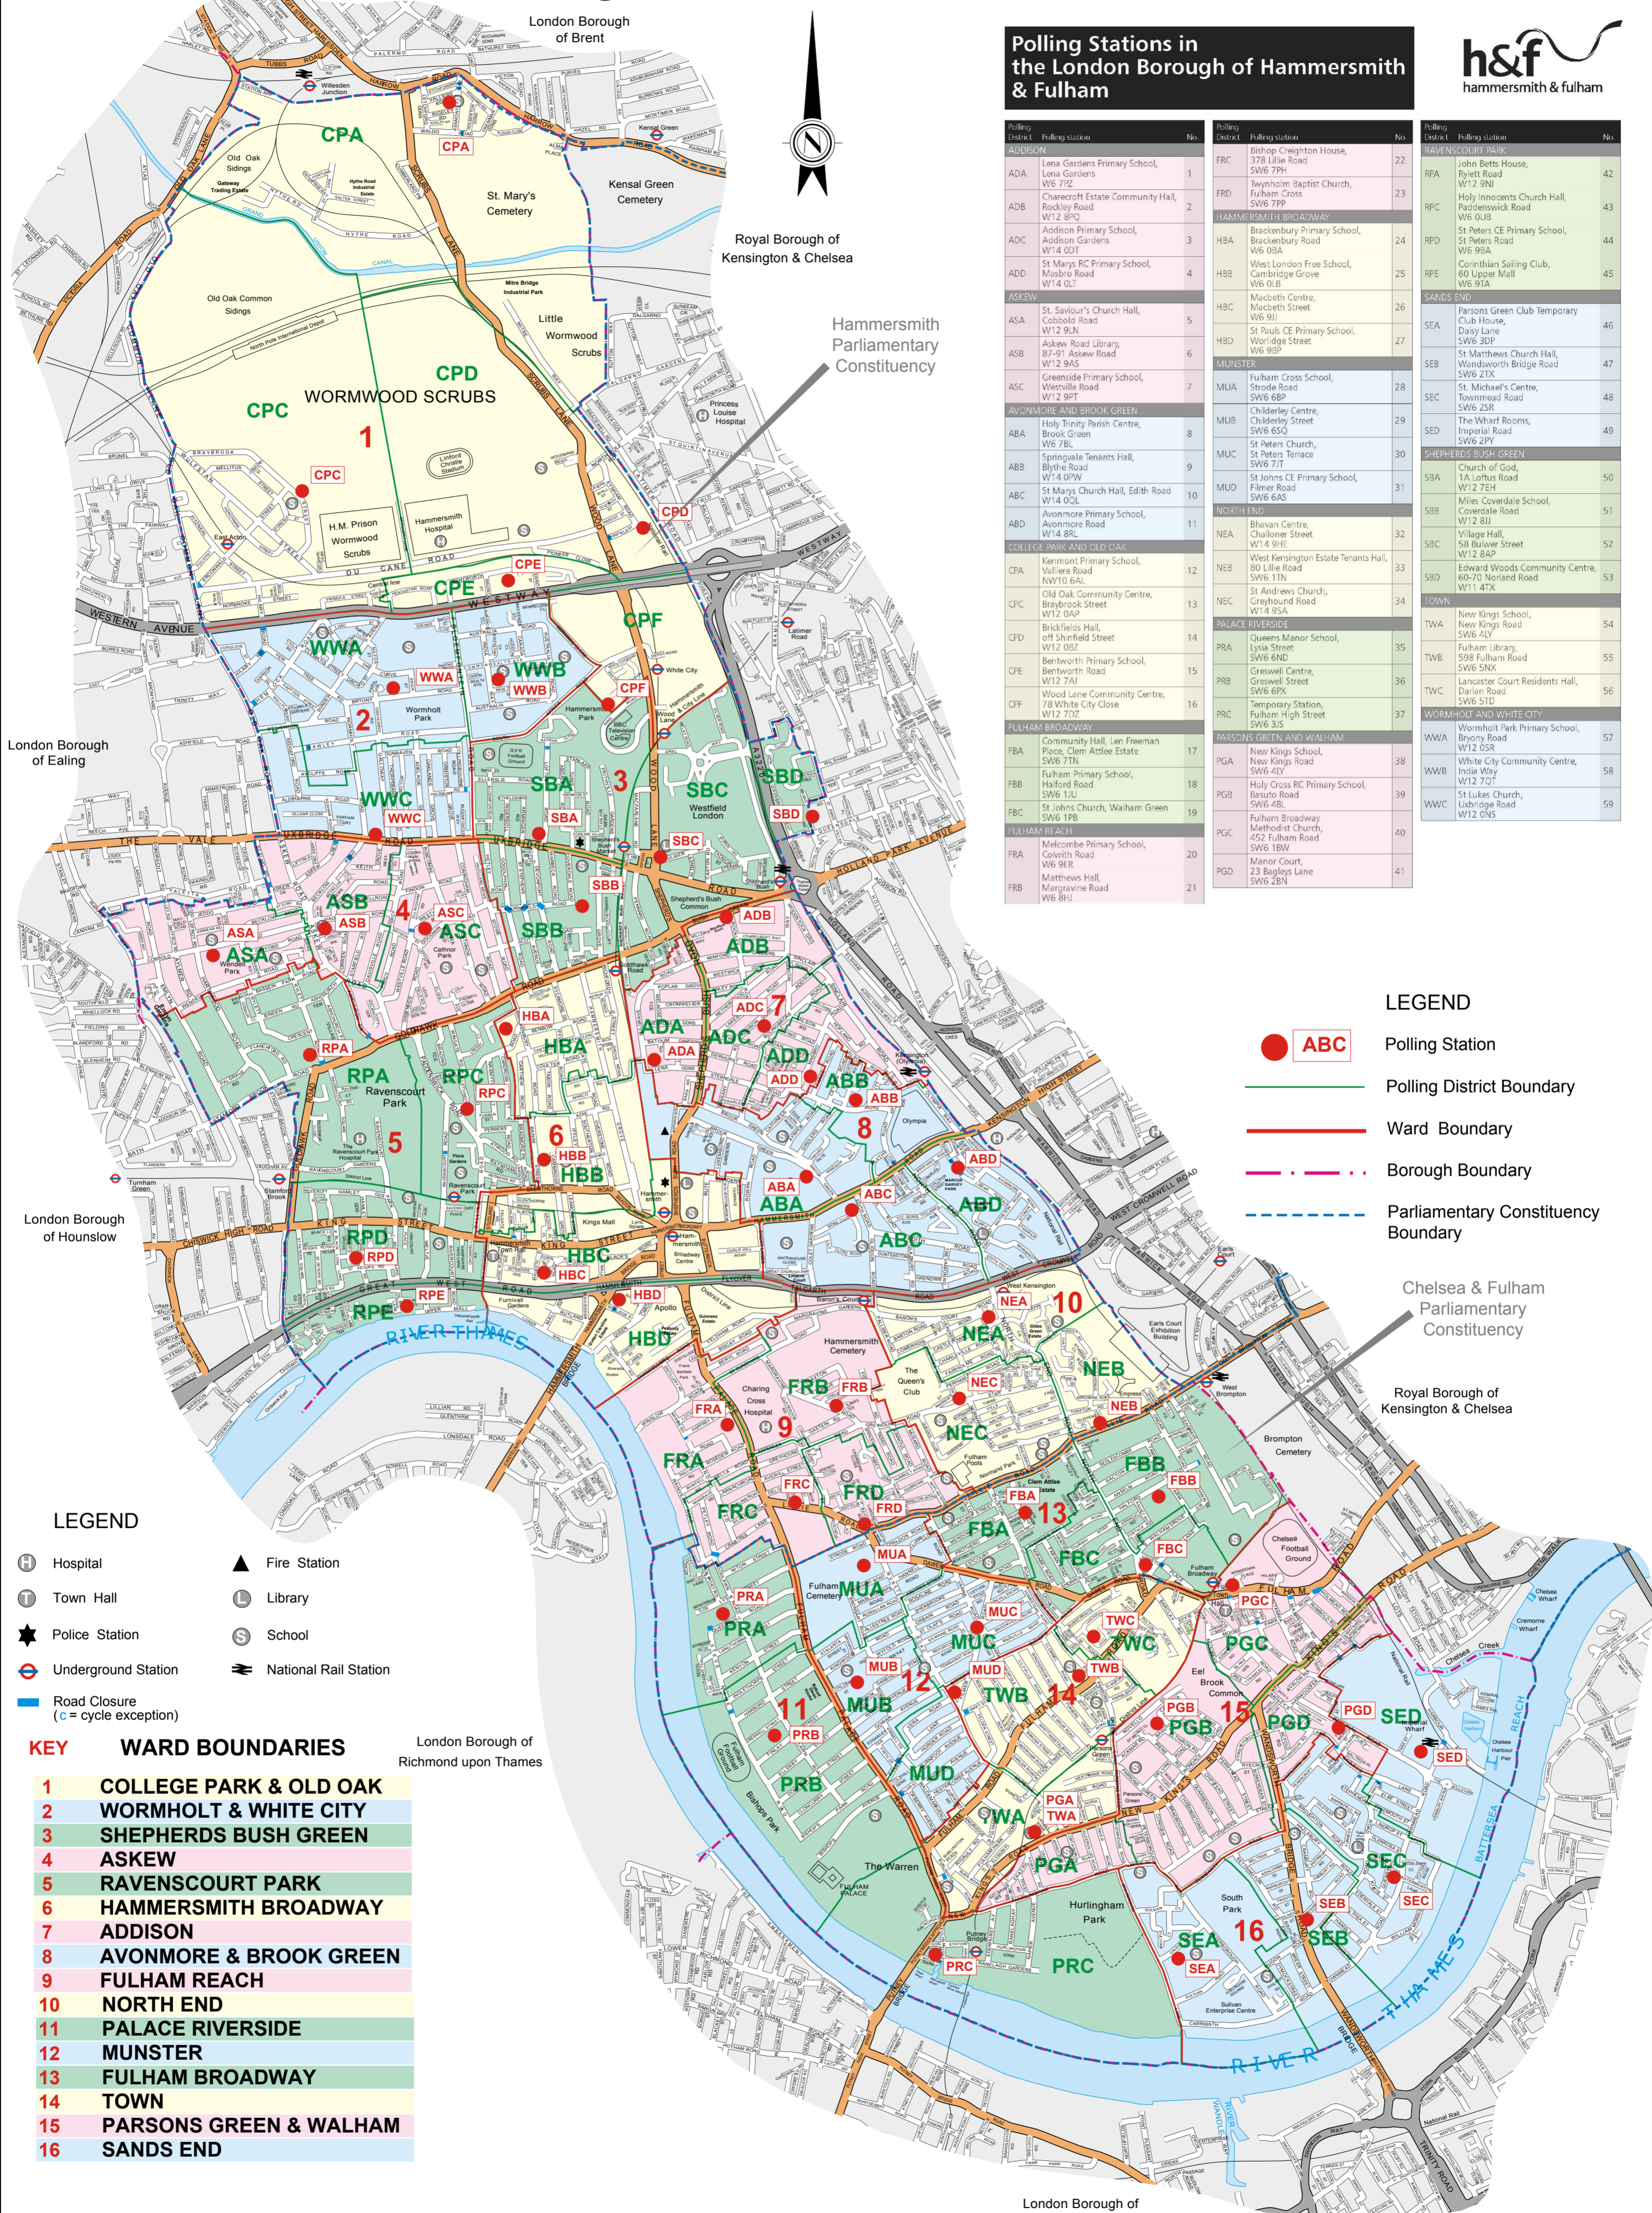

London Borough of Hammersmith & Fulham

Polling Stations in the London Borough of Hammersmith & Fulham