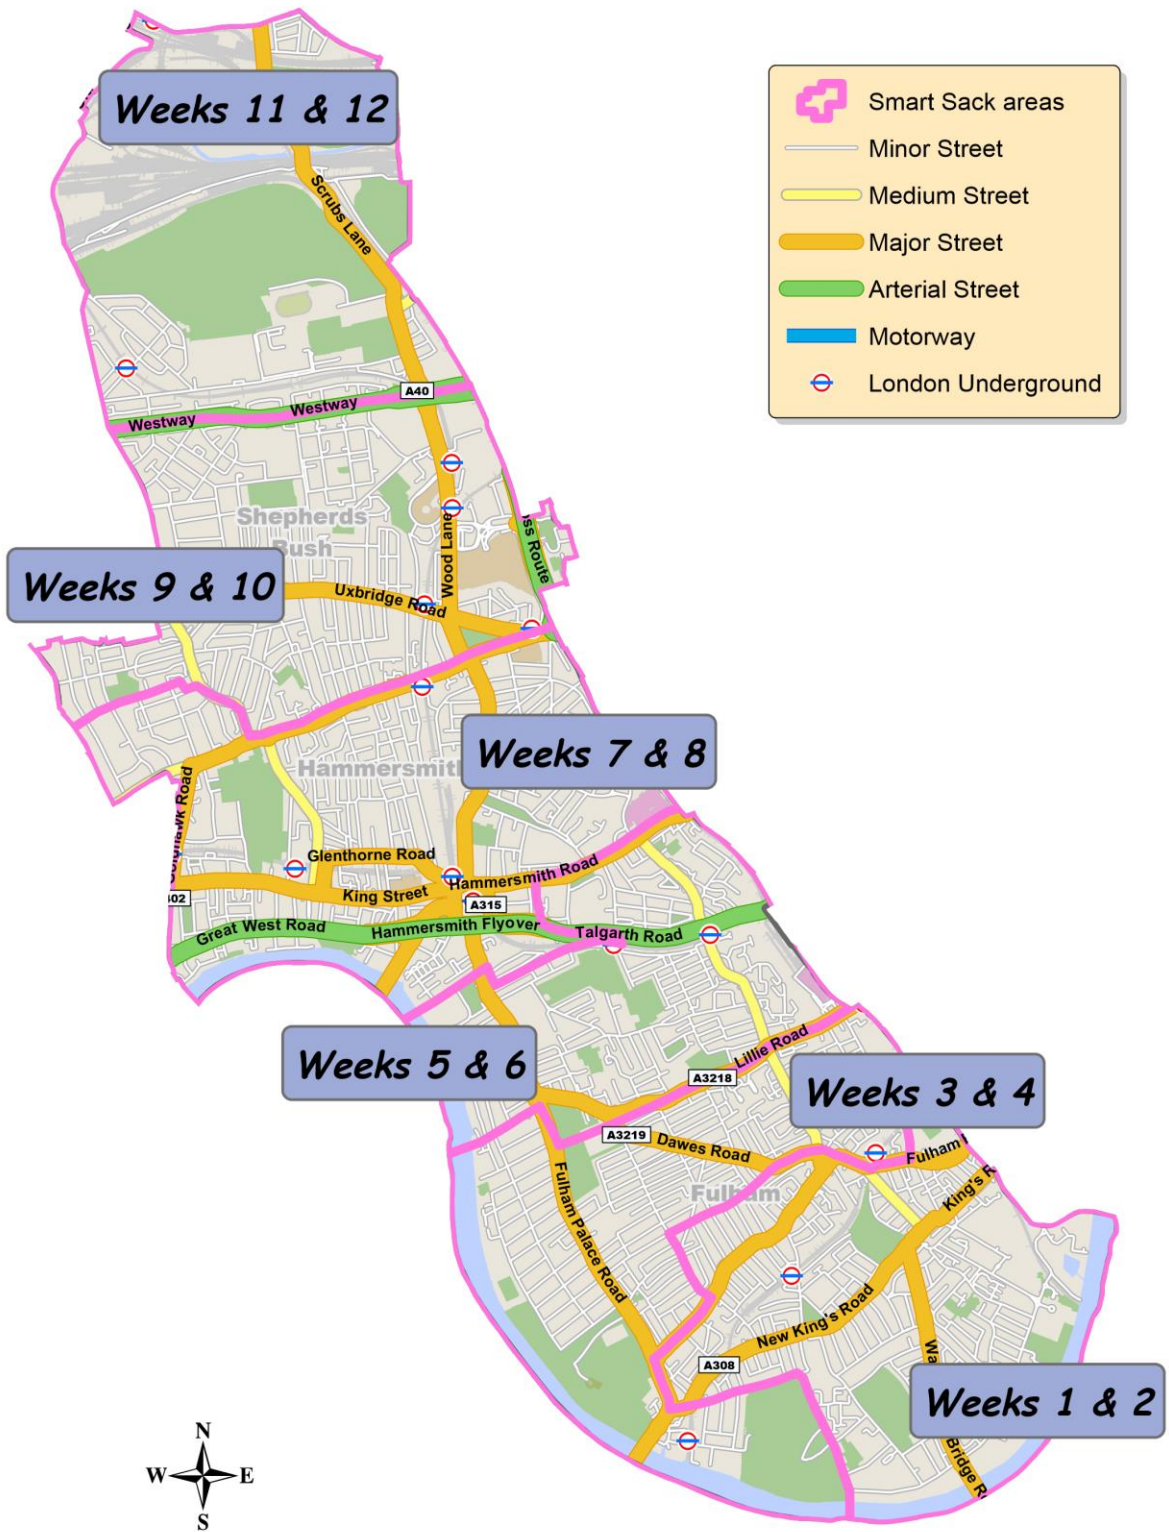

London Borough of Hammersmith and Fulham

Smart Sack Delivery weeks

0 250 500 1,000 1,500 2,000 Meters

Crown Copyright: LA1000019223 (2011)