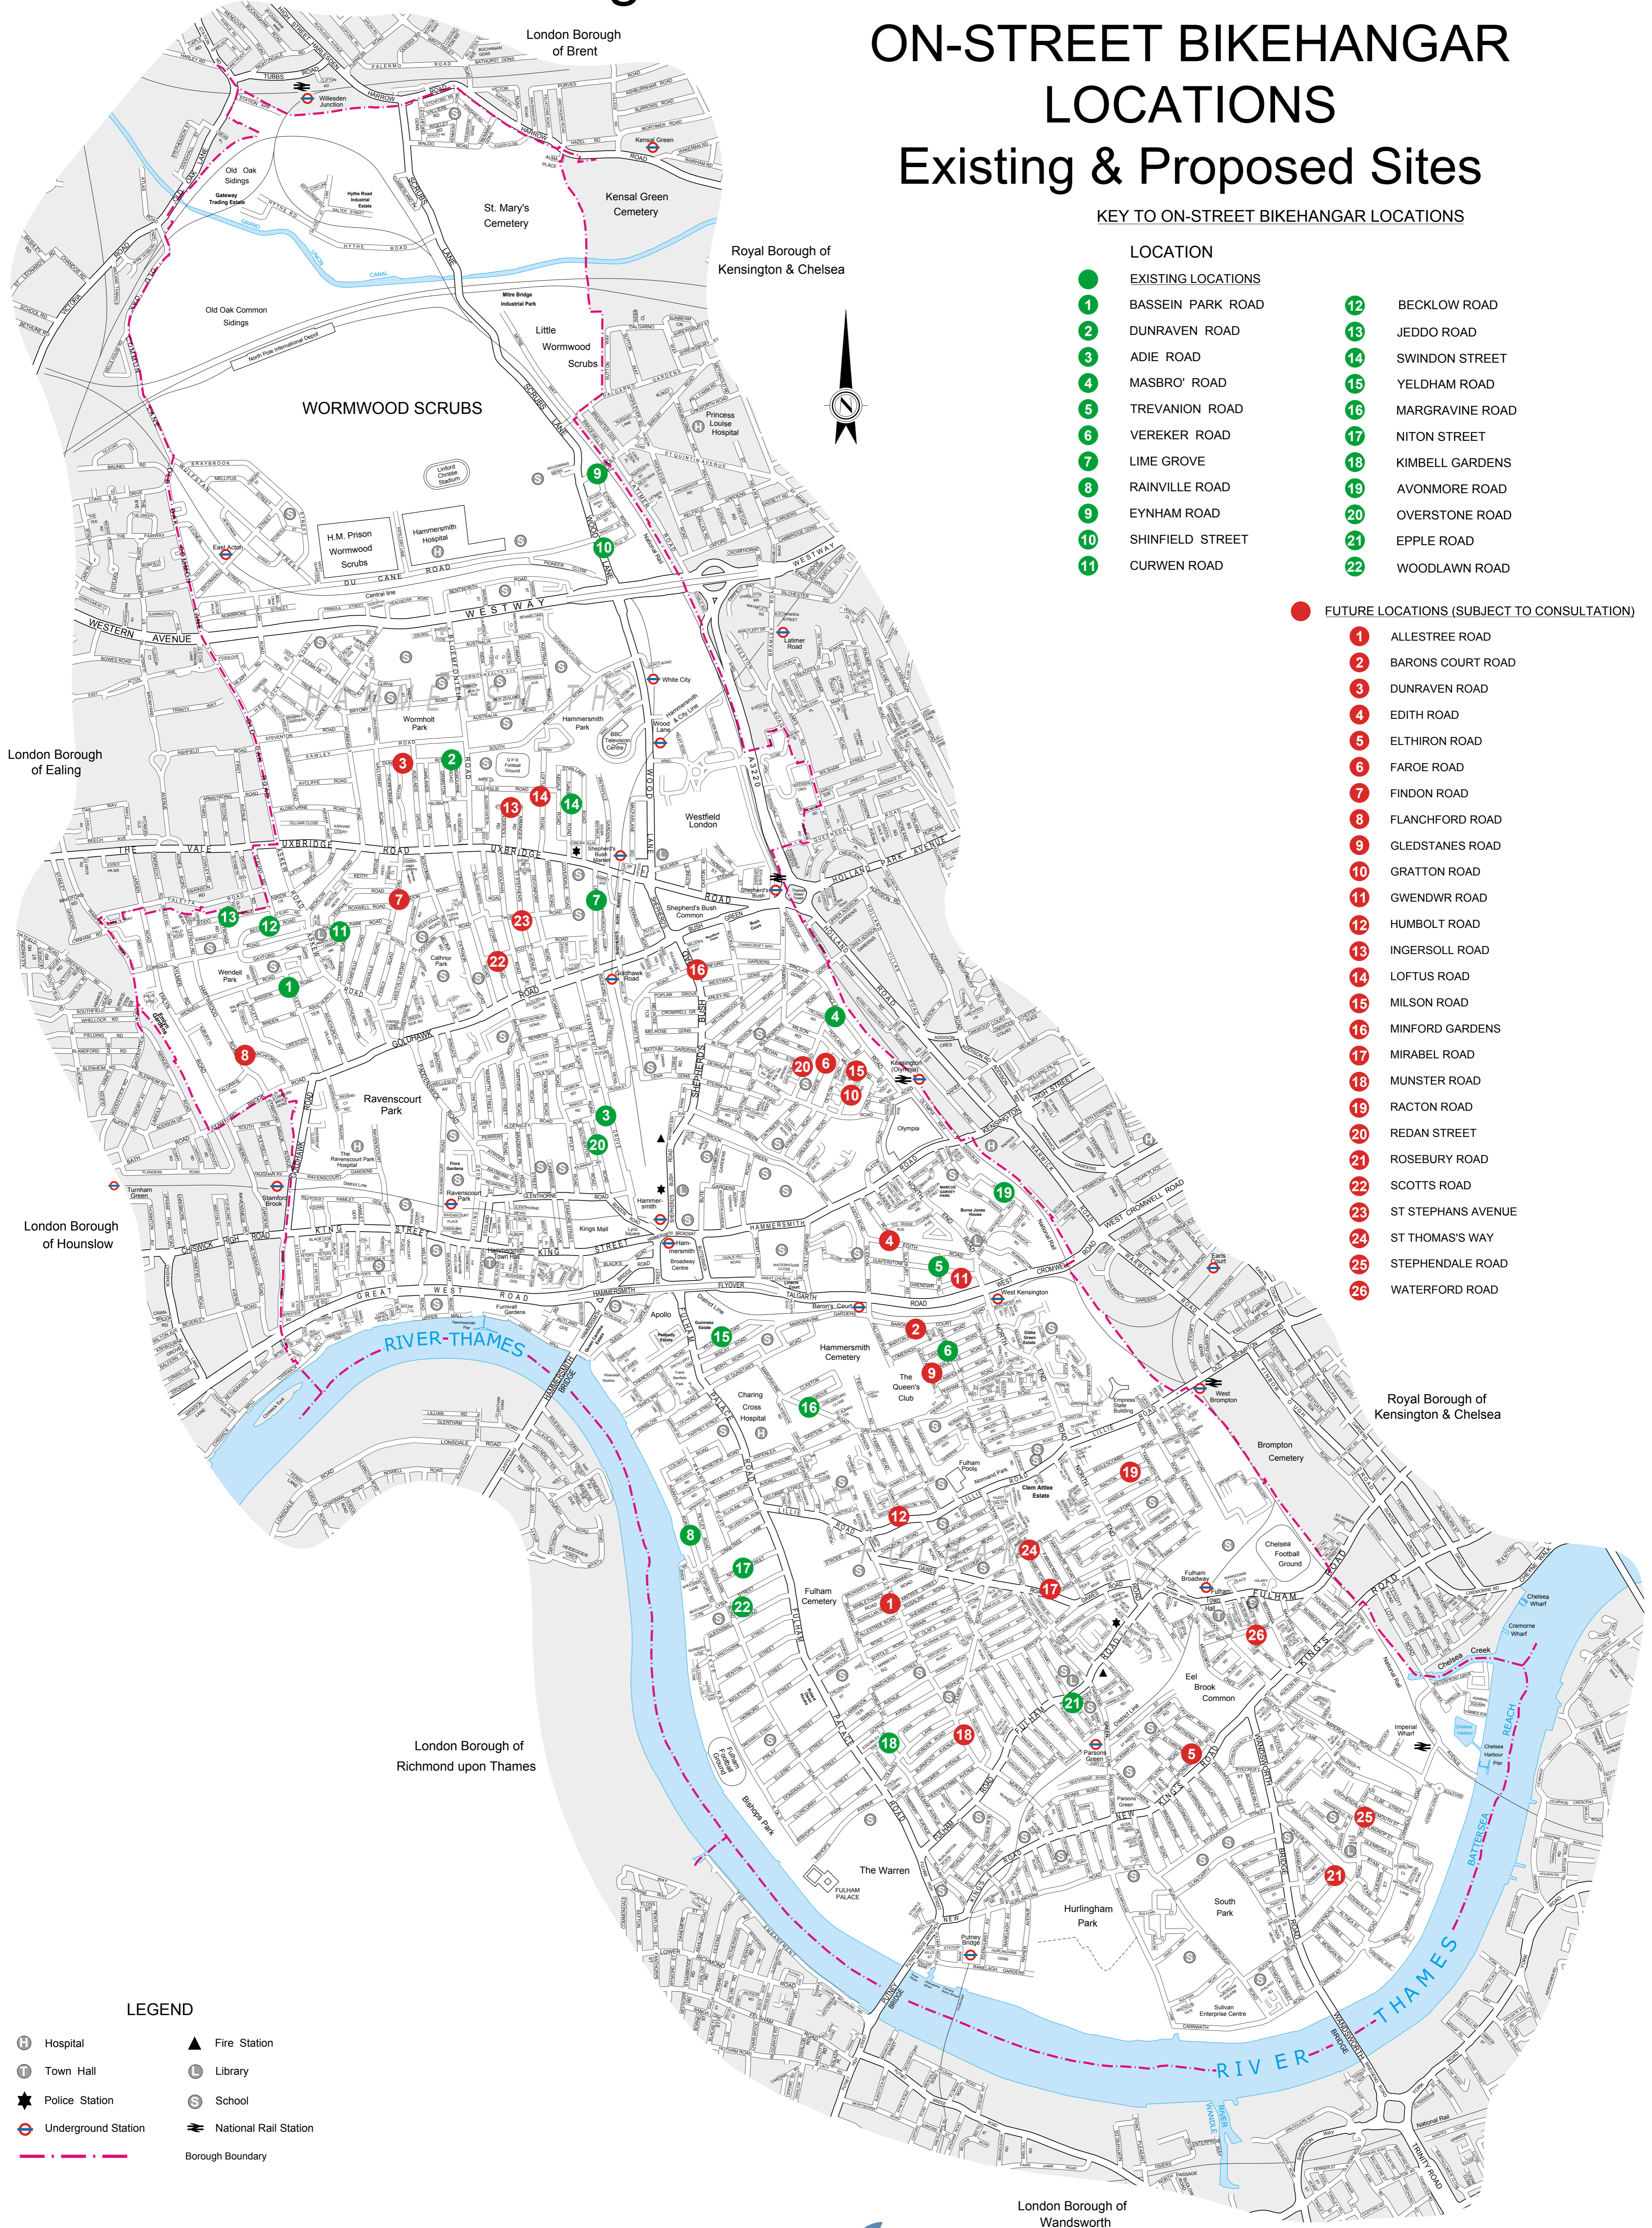

# London Borough of Hammersmith & Fulham

## ON-STREET BIKEHANGAR LOCATIONS Existing & Proposed Sites

### KEY TO ON-STREET BIKEHANGAR LOCATIONS

- | LOCATION  |                    |
|---|--------------------|
| <b>EXISTING LOCATIONS</b>                         |                    |
| 1   | BASSEIN PARK ROAD  |
| 2   | DUNRAVEN ROAD      |
| 3   | ADIE ROAD          |
| 4   | MASBRO' ROAD       |
| 5   | TREVANION ROAD     |
| 6   | VEREKER ROAD       |
| 7   | LIME GROVE         |
| 8   | RAINVILLE ROAD     |
| 9   | EYNHAM ROAD        |
| 10  | SHINFIELD STREET   |
| 11  | CURWEN ROAD        |
| 12  | BECKLOW ROAD       |
| 13  | JEDDO ROAD         |
| 14  | SWINDON STREET     |
| 15  | YELDHAM ROAD       |
| 16  | MARGRAVINE ROAD    |
| 17  | NITON STREET       |
| 18  | KIMBELL GARDENS    |
| 19  | AVONMORE ROAD      |
| 20  | OVERSTONE ROAD     |
| 21  | EPPLE ROAD         |
| 22  | WOODLAWN ROAD      |
| <b>FUTURE LOCATIONS (SUBJECT TO CONSULTATION)</b> |                    |
| 1   | ALLESTREE ROAD     |
| 2   | BARONS COURT ROAD  |
| 3   | DUNRAVEN ROAD      |
| 4   | EDITH ROAD         |
| 5   | ELTHRON ROAD       |
| 6   | FAROE ROAD         |
| 7   | FINDON ROAD        |
| 8   | FLANCHFORD ROAD    |
| 9   | GLEDSTANES ROAD    |
| 10  | GRATTON ROAD       |
| 11  | GWENDWR ROAD       |
| 12  | HUMBOLT ROAD       |
| 13  | INGERSOLL ROAD     |
| 14  | LOFTUS ROAD        |
| 15  | MILSON ROAD        |
| 16  | MINFORD GARDENS    |
| 17  | MIRABEL ROAD       |
| 18  | MUNSTER ROAD       |
| 19  | RACTON ROAD        |
| 20  | REDAN STREET       |
| 21  | ROSEBURY ROAD      |
| 22  | SCOTTS ROAD        |
| 23  | ST STEPHANS AVENUE |
| 24  | ST THOMAS'S WAY    |
| 25  | STEPHENDALE ROAD   |
| 26  | WATERFORD ROAD     |

### LEGEND

- Hospital
- Town Hall
- Police Station
- Underground Station
- Fire Station
- Library
- School
- National Rail Station
- Borough Boundary