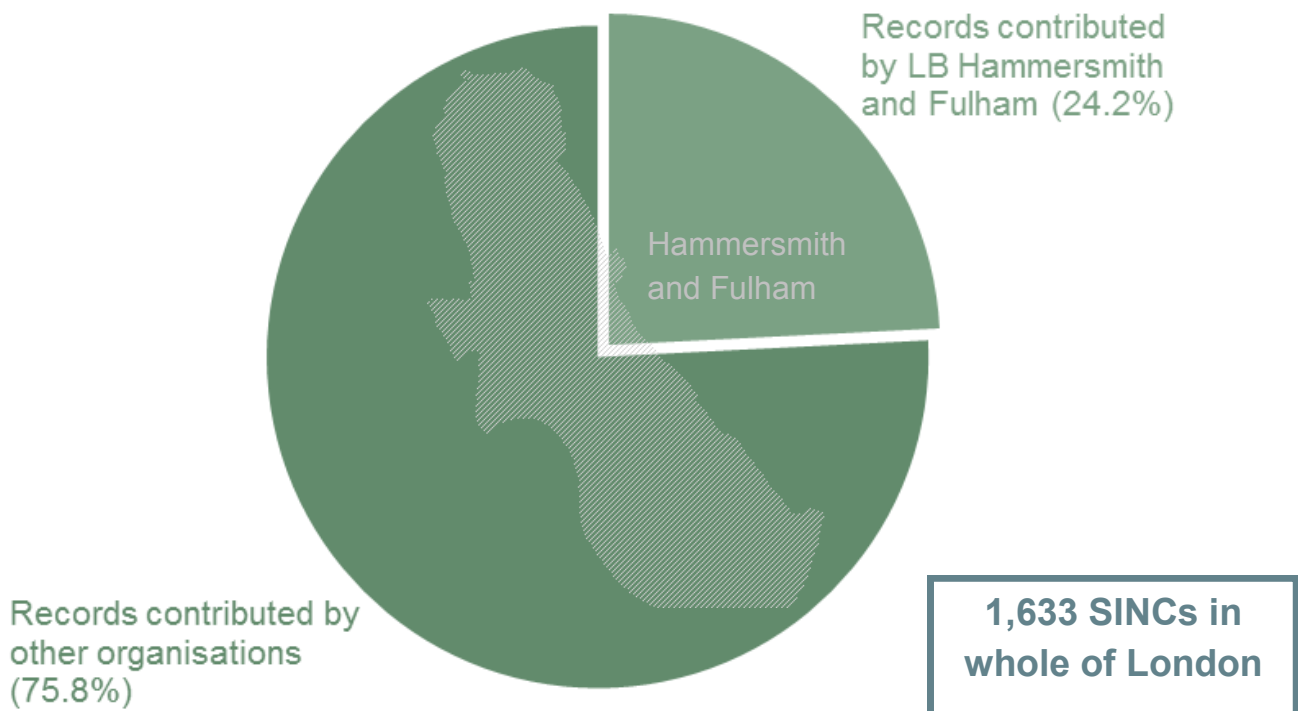

## Data contributors of species records

### Top 5 species data contributors for Hammersmith and Fulham

**907 records of planning-related species**

**87 planning-related species**

**5/9 priority habitats**