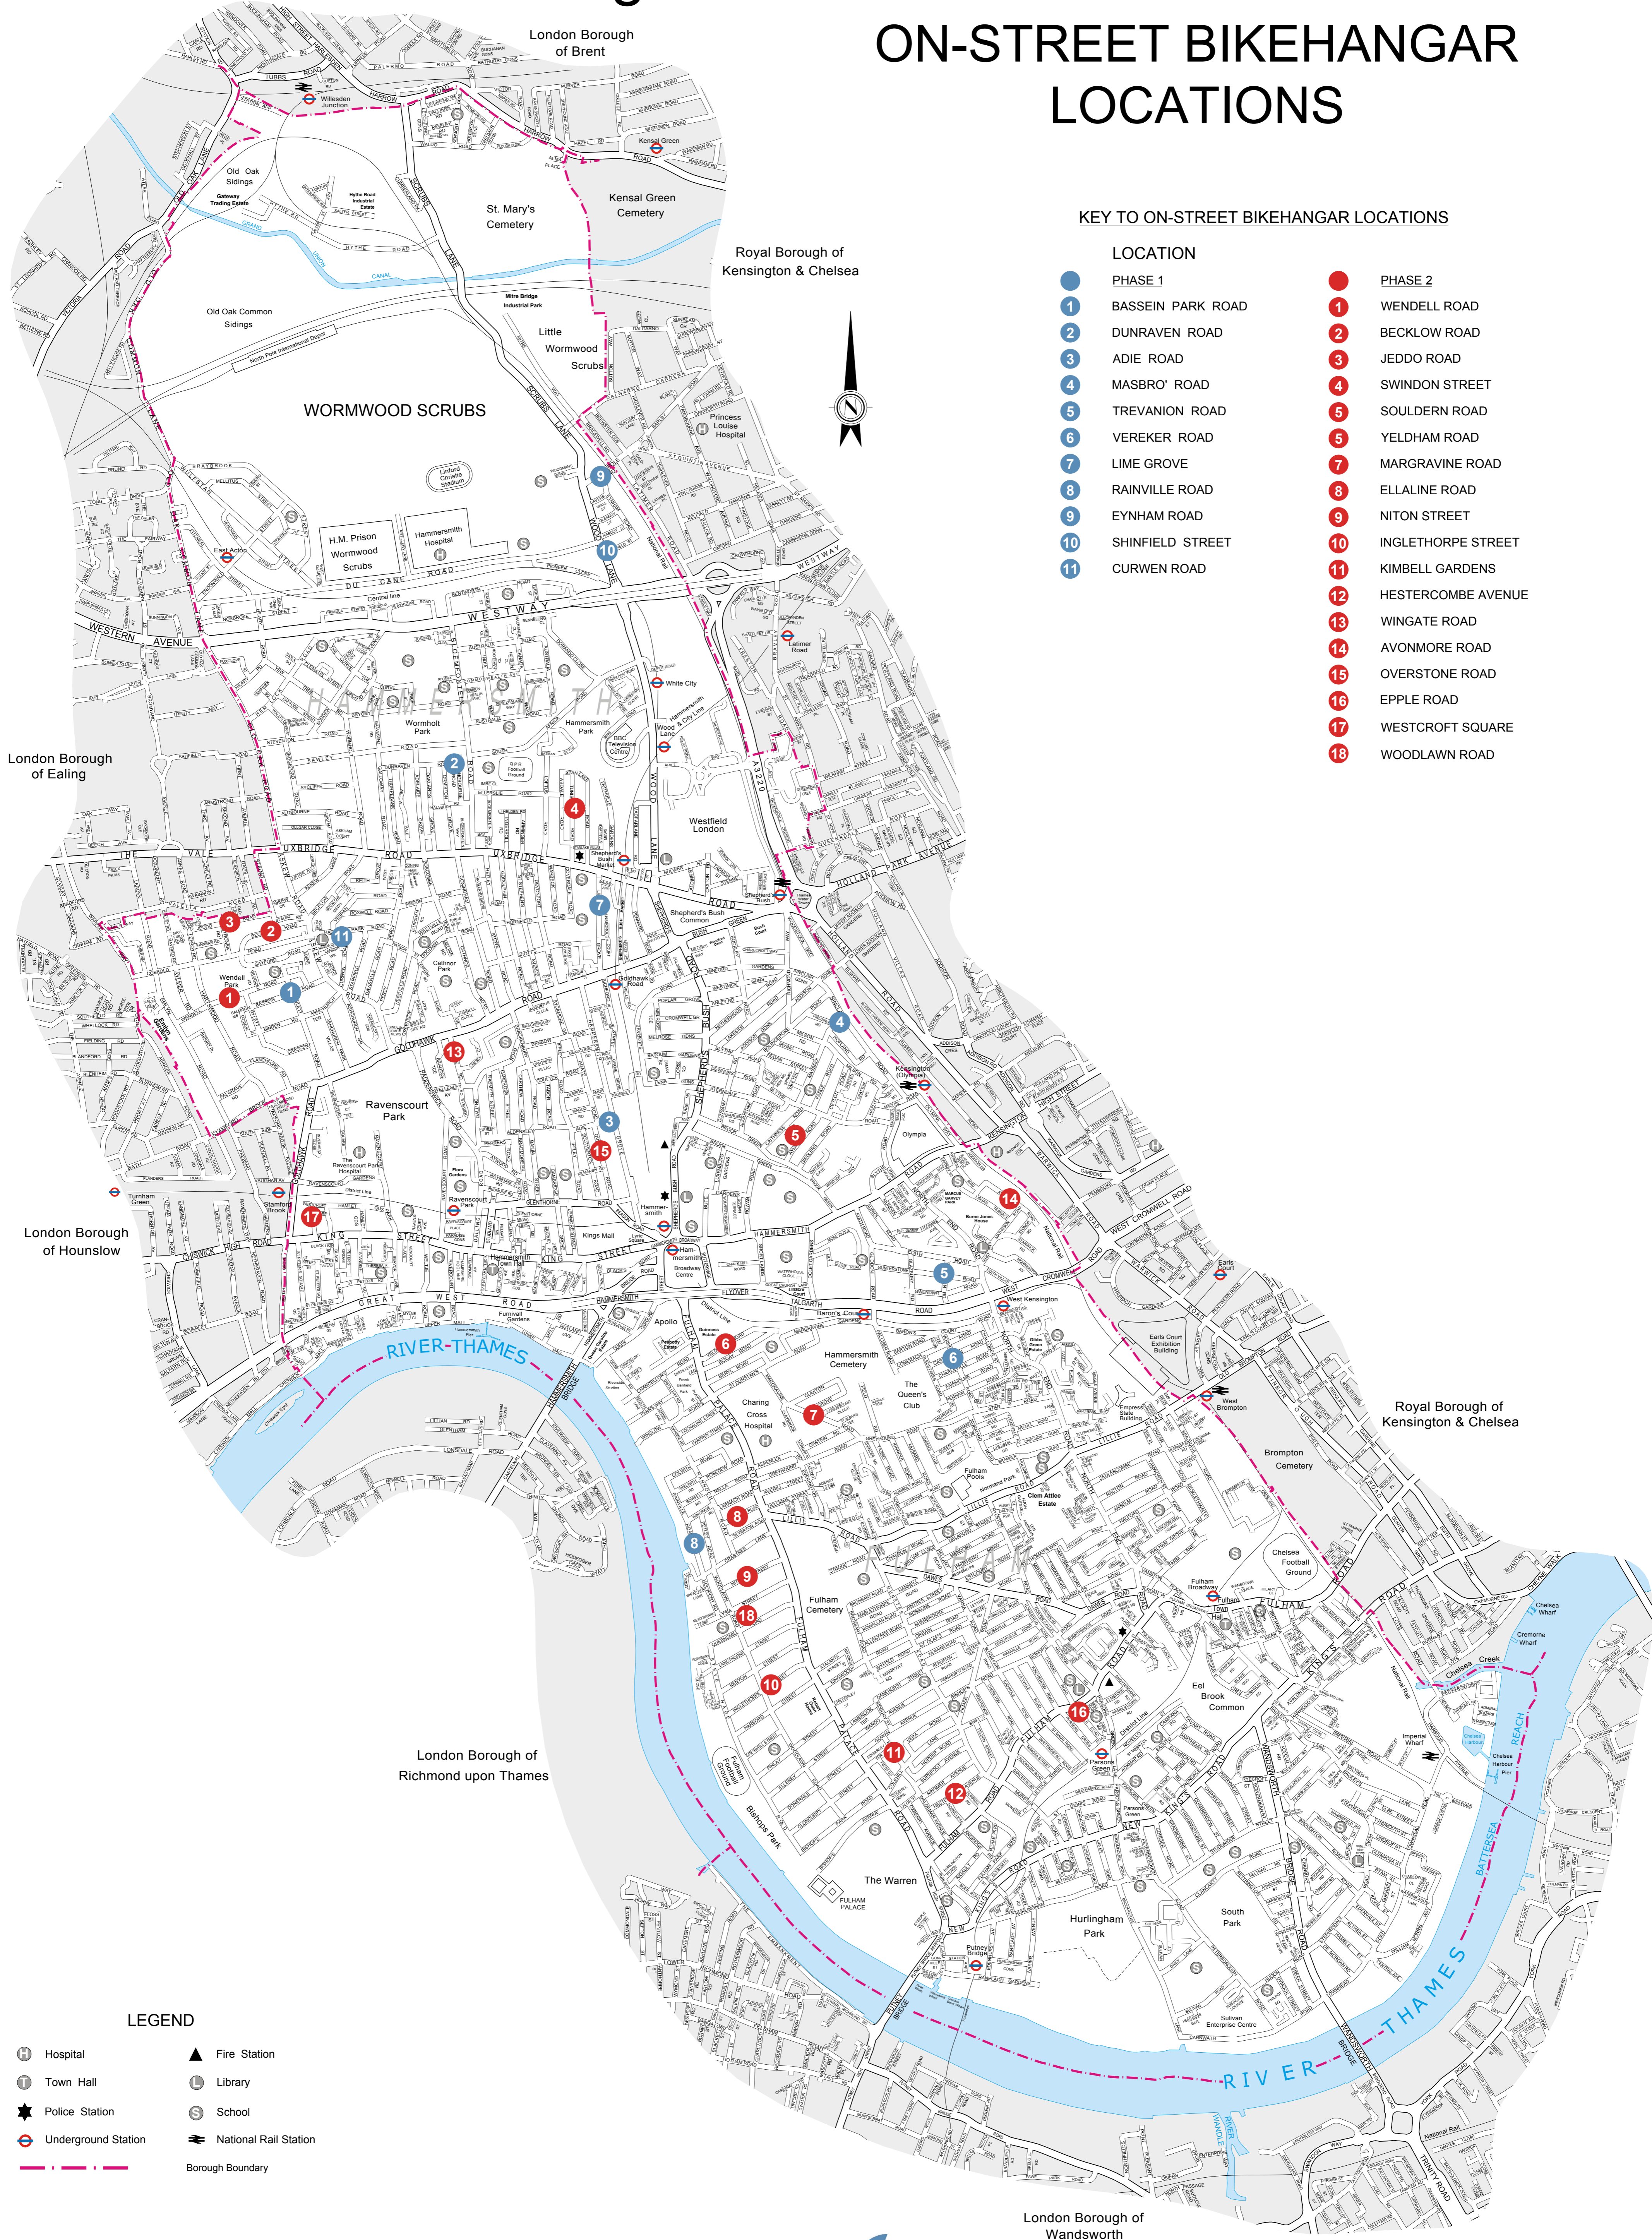

London Borough of Hammersmith & Fulham

ON-STREET BIKEHANGAR LOCATIONS

KEY TO ON-STREET BIKEHANGAR LOCATIONS

LOCATION	
● PHASE 1	● PHASE 2
1 BASSEIN PARK ROAD	1 WENDELL ROAD
2 DUNRAVEN ROAD	2 BECKLOW ROAD
3 ADIE ROAD	3 JEDDO ROAD
4 MASBRO' ROAD	4 SWINDON STREET
5 TREVANION ROAD	5 SOULDERN ROAD
6 VEREKER ROAD	5 YELDHAM ROAD
7 LIME GROVE	7 MARGRAVINE ROAD
8 RAINVILLE ROAD	8 ELLALINE ROAD
9 EYNHAM ROAD	9 NITON STREET
10 SHINFIELD STREET	10 INGLETHORPE STREET
11 CURWEN ROAD	11 KIMBELL GARDENS
	12 HESTERCOMBE AVENUE
	13 WINGATE ROAD
	14 AVONMORE ROAD
	15 OVERSTONE ROAD
	16 EPPLE ROAD
	17 WESTCROFT SQUARE
	18 WOODLAWN ROAD

LEGEND

- Hospital
- Town Hall
- Police Station
- Underground Station
- Fire Station
- Library
- School
- National Rail Station
- Borough Boundary