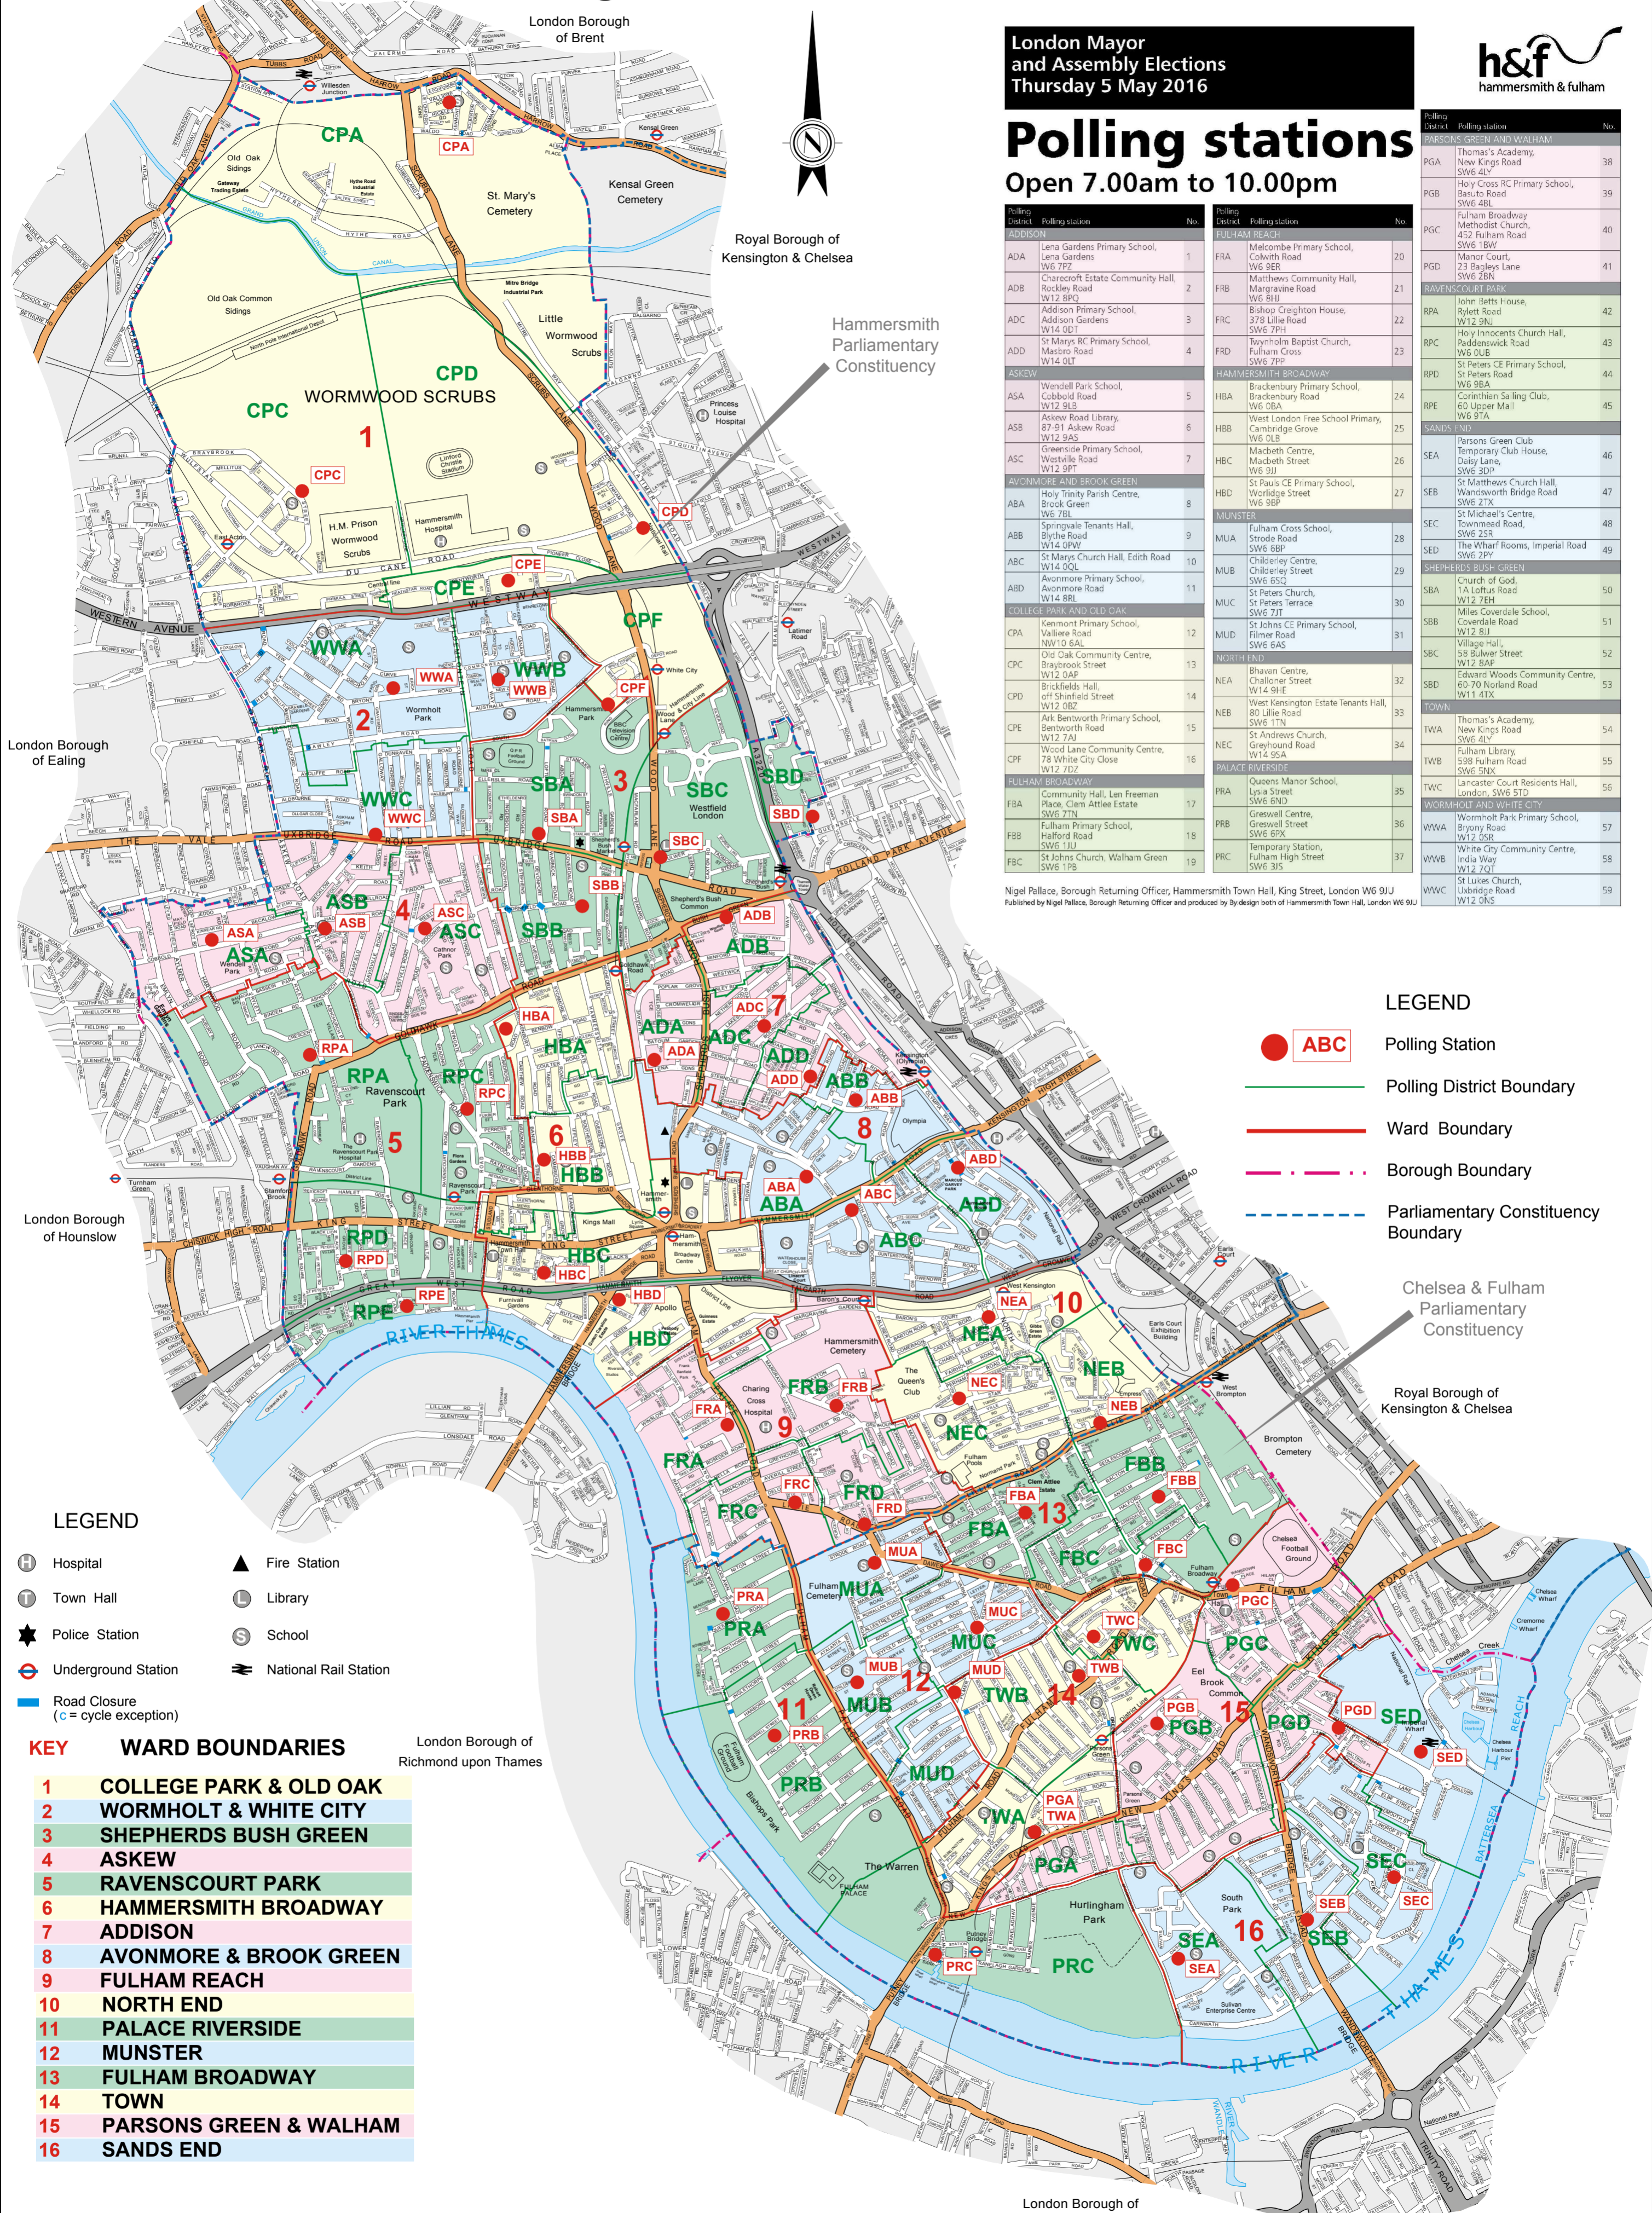

Ward	Ward No.	Ward Name	Ward No.	Ward Name
PGA	38	Thomas's Academy, New Kings Road SW6 4LY	PGC	40 Fulham Broadway Methodist Church, 452 Fulham Road SW6 1BW
PGB	39	Holy Cross RC Primary School, Basuto Road SW6 4BL	PGD	41 Manor Court, 23 Bagleys Lane SW6 2BN
RPA	42	John Betts House, Ryker Road W12 9NU	RPC	43 Holy Innocents Church Hall, Raddenswick Road SW6 1BA
RPG	43	Holy Innocents Church Hall, Raddenswick Road SW6 1BA	RPD	44 St Peters CE Primary School, St Peters Road W6 9BA
RQA	44	John Betts House, Ryker Road W12 9NU	RPE	45 Corinthian Sailing Club, 60 Joser Mall W6 9TA
RRA	45	Corinthian Sailing Club, 60 Joser Mall W6 9TA	SEA	46 Parsons Green Club Temporary Club House, Daisy Lane, SW6 2SR
SBA	50	Church of God, 1A Lotus Road W12 7EH	SEB	47 St Matthews Church Hall, Wandsworth Bridge Road SW6 2TX
SBB	51	Miles Coverdale School, Coverdale Road W12 8JL	SEC	48 St Michael's Centre, Townmead Road, SW6 2SR
SBC	52	Village Hall, 58 Bulwer Street W12 8AP	SED	49 The Wharf Rooms, Imperial Road SW6 2PY
SBD	53	Edward Woods Community Centre, 60-70 Norland Road W11 4TX	TWA	54 Thomas's Academy, New Kings Road SW6 4LY
TWA	54	Thomas's Academy, New Kings Road SW6 4LY	TWB	55 Fulham Library, 598 Fulham Road SW6 5BX
TWB	55	Fulham Library, 598 Fulham Road SW6 5BX	TWC	56 Lancaster Court Residents Hall, London, SW6 5TD
TWC	56	Lancaster Court Residents Hall, London, SW6 5TD	WVA	57 Wormholt Park Primary School, Bryony Road W12 0SR
WVA	57	Wormholt Park Primary School, Bryony Road W12 0SR	WVB	58 White City Community Centre, India Way W12 7ZT
WVB	58	White City Community Centre, India Way W12 7ZT	WVC	59 St Luces Church, Uxbridge Road W12 0NS
WVC	59	St Luces Church, Uxbridge Road W12 0NS		

LEGEND

- ABC Polling Station
- Polling District Boundary
- Ward Boundary
- Borough Boundary
- Parliamentary Constituency Boundary

LEGEND

- H Hospital
- T Town Hall
- ★ Police Station
- ⊖ Underground Station
- ▲ Fire Station
- L Library
- S School
- ≡ National Rail Station

KEY WARD BOUNDARIES

1. COLLEGE PARK & OLD OAK
2. WORMHOLT & WHITE CITY
3. SHEPHERDS BUSH GREEN
4. ASKEW
5. RAVENS COURT PARK
6. HAMMERSMITH BROADWAY
7. ADDISON
8. AVONMORE & BROOK GREEN
9. FULHAM REACH
10. NORTH END
11. PALACE RIVERSIDE
12. MUNSTER
13. FULHAM BROADWAY
14. TOWN
15. PARSONS GREEN & WALHAM
16. SANDS END

Devised and created by the Land & Asset Survey Team using CAD & GIS software. This drawing is Copyright.
© Crown copyright and database rights
2016 OS Licence No. LA100019223

NOT TO SCALE
Drawing No 20331/119/2H
March 2016