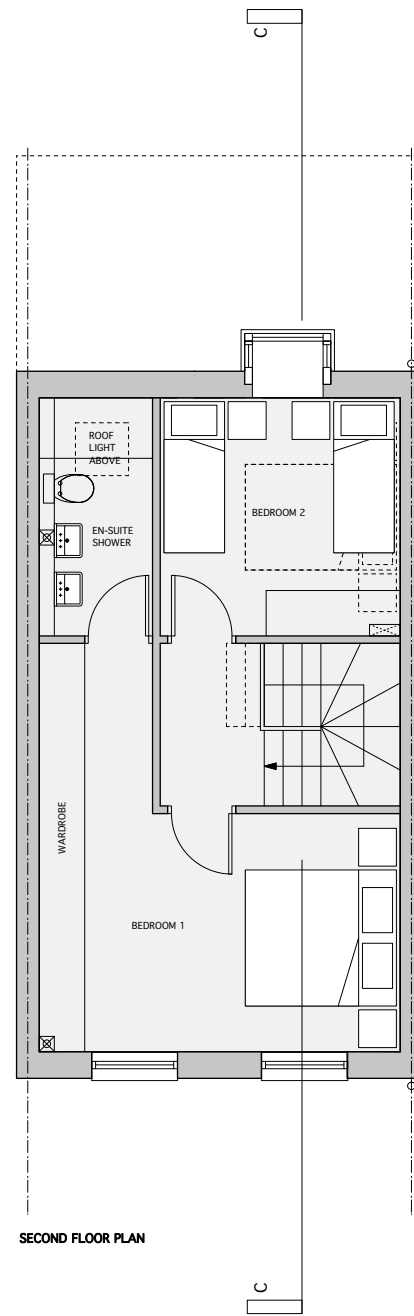

TYPE C (3 ST) HOUSE GIA -
146.4 SQM / 1576 SQFT

scale 1:50 @ A1
1:100 @ A3

04 Nov 2011