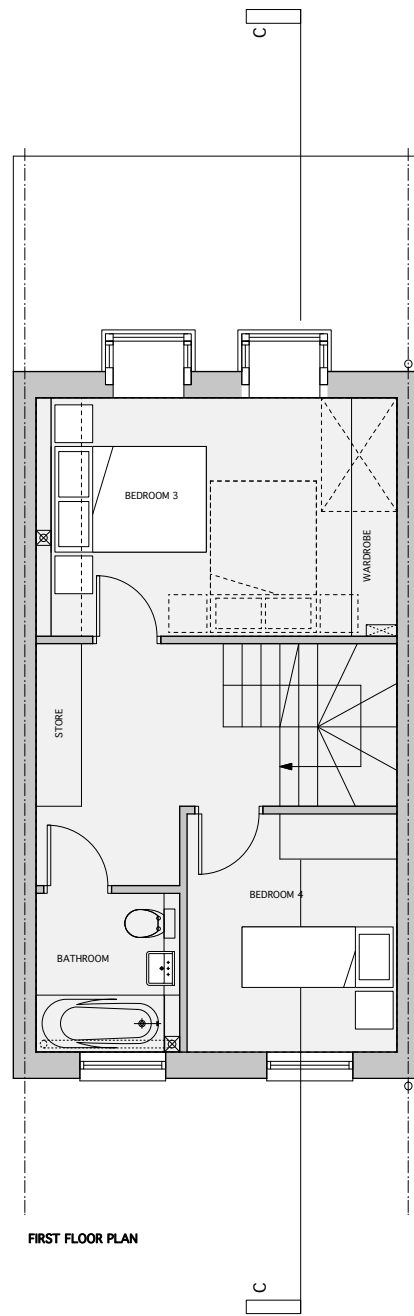

TYPE C (3 ST) HOUSE GIA -
146.4 SQM / 1576 SQFT

scale 1:50 @ A1
1:100 @ A3

04 Nov 2011