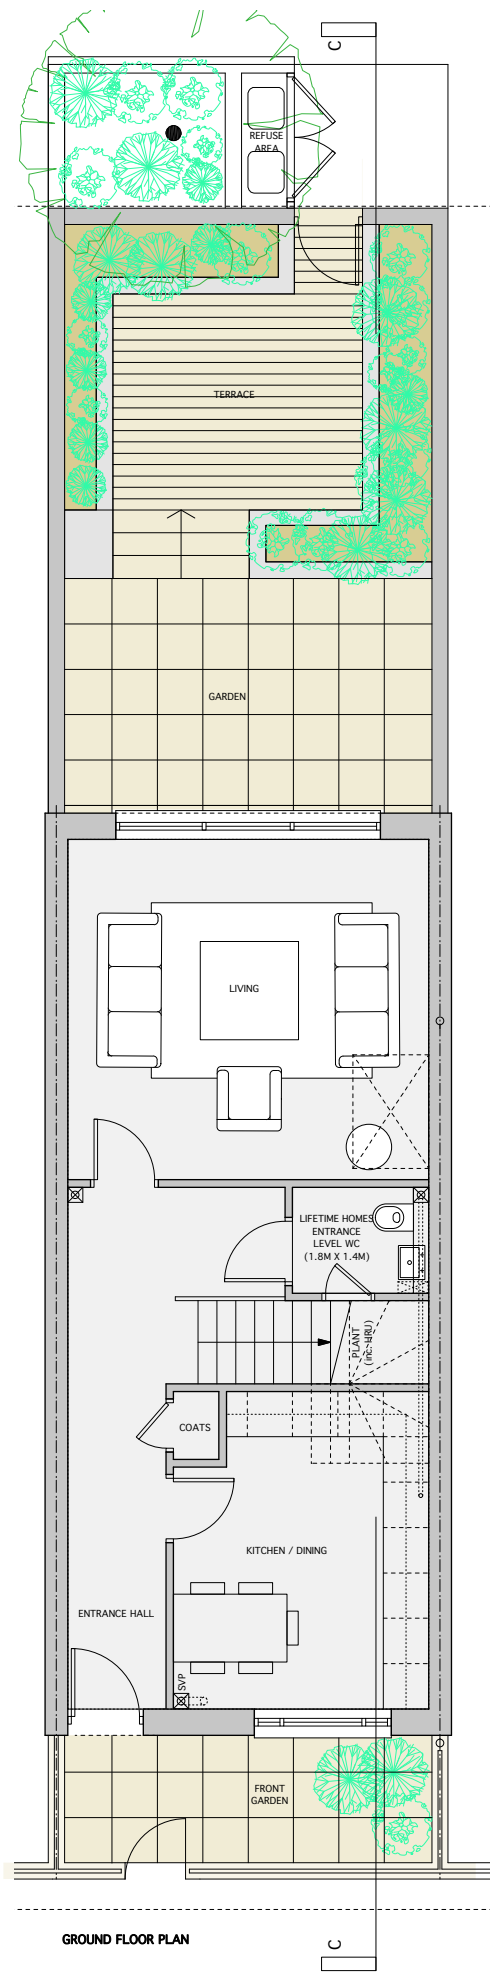

TYPE C (3 ST) HOUSE GIA -
146.4 SQM / 1576 SQFT

scale 1:50 @ A1
1:100 @ A3

04 Nov 2011