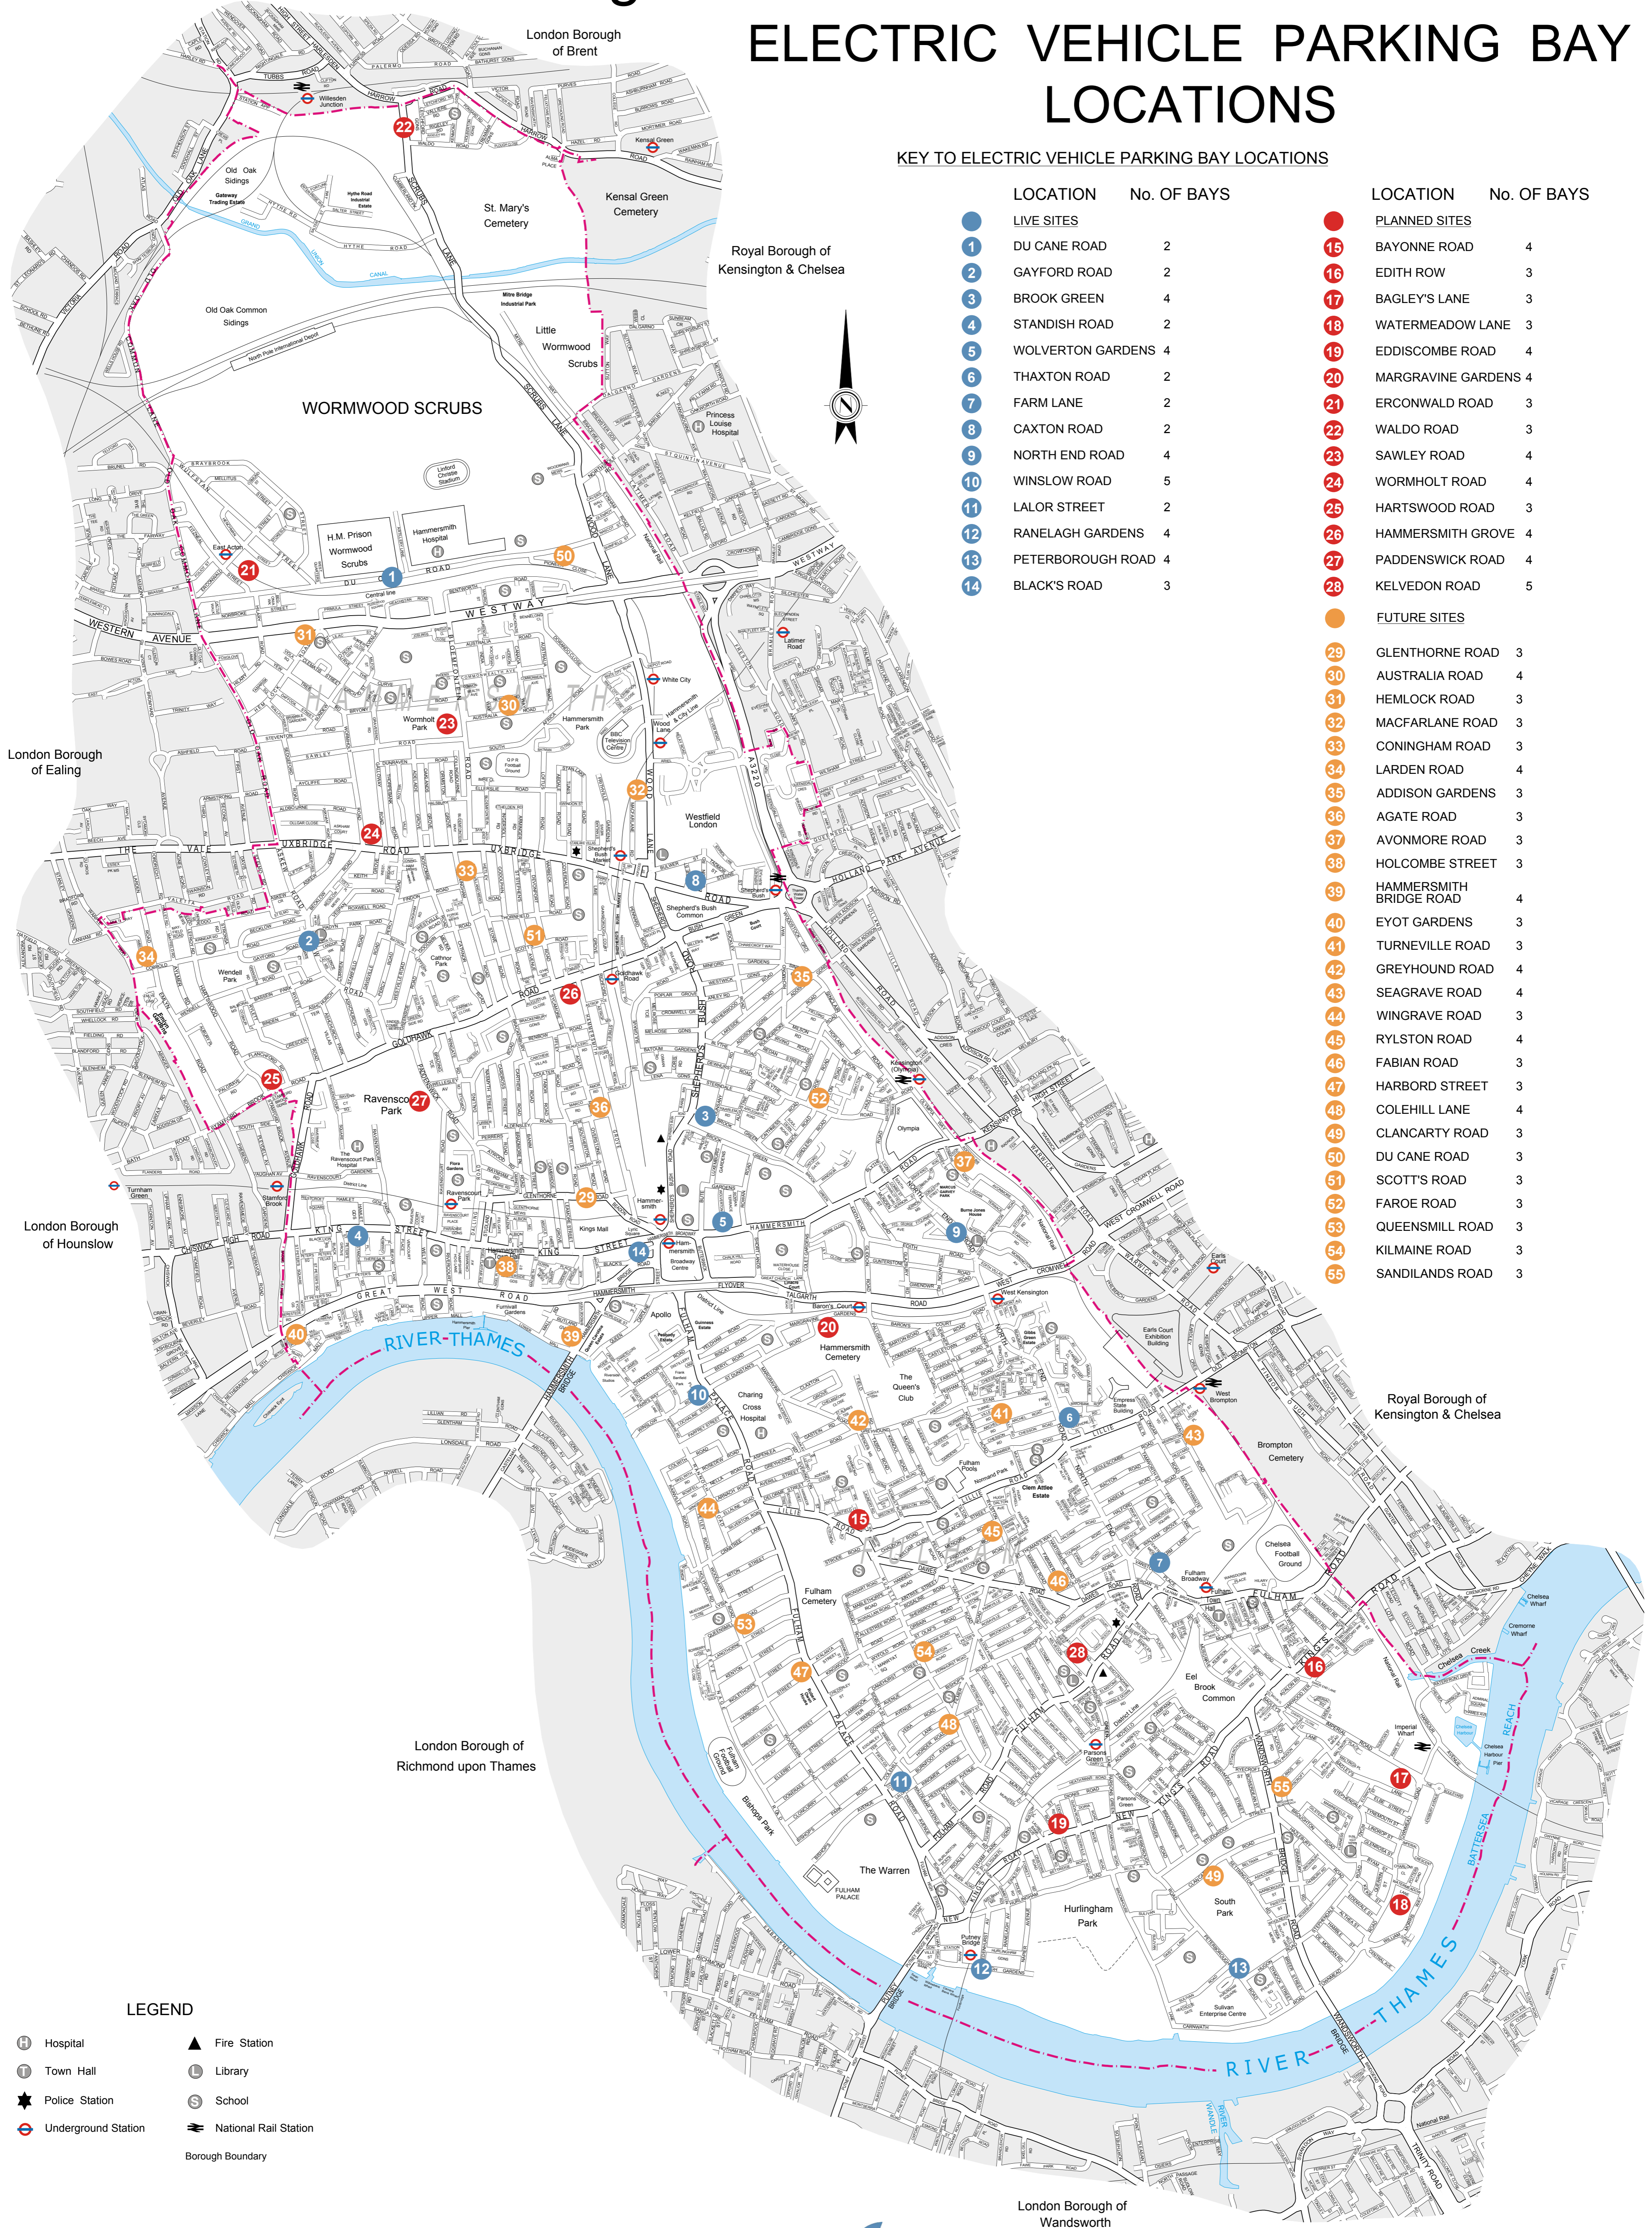

London Borough of Hammersmith & Fulham

ELECTRIC VEHICLE PARKING BAY LOCATIONS

KEY TO ELECTRIC VEHICLE PARKING BAY LOCATIONS

LOCATION	No. OF BAYS	LOCATION	No. OF BAYS
LIVE SITES		PLANNED SITES	
1 DU CANE ROAD 2		15 BAYONNE ROAD 4	
2 GAYFORD ROAD 2		16 EDITH ROW 3	
3 BROOK GREEN 4		17 BAGLEY'S LANE 3	
4 STANDISH ROAD 2		18 WATERMEADOW LANE 3	
5 WOLVERTON GARDENS 4		19 EDDISCOMBE ROAD 4	
6 THAXTON ROAD 2		20 MARGRAVINE GARDENS 4	
7 FARM LANE 2		21 ERCONWALD ROAD 3	
8 CAXTON ROAD 2		22 WALDO ROAD 3	
9 NORTH END ROAD 4		23 SAWLEY ROAD 4	
10 WINSLOW ROAD 5		24 WORMHOLT ROAD 4	
11 LALOR STREET 2		25 HARTSWOOD ROAD 3	
12 RANELAGH GARDENS 4		26 HAMMERSMITH GROVE 4	
13 PETERBOROUGH ROAD 4		27 PADDENSWICK ROAD 4	
14 BLACK'S ROAD 3		28 KELVEDON ROAD 5	
		FUTURE SITES	
		29 GLENTHORNE ROAD 3	
		30 AUSTRALIA ROAD 4	
		31 HEMLOCK ROAD 3	
		32 MACFARLANE ROAD 3	
		33 CONINGHAM ROAD 3	
		34 LARDEN ROAD 4	
		35 ADDISON GARDENS 3	
		36 AGATE ROAD 3	
		37 AVONMORE ROAD 3	
		38 HOLCOMBE STREET 3	
		39 HAMMERSMITH BRIDGE ROAD 4	
		40 EYOT GARDENS 3	
		41 TURNEVILLE ROAD 3	
		42 GREYHOUND ROAD 4	
		43 SEAGRAVE ROAD 4	
		44 WINGRAVE ROAD 3	
		45 RYLSTON ROAD 4	
		46 FABIAN ROAD 3	
		47 HARBORD STREET 3	
		48 COLEHILL LANE 4	
		49 CLANCARTY ROAD 3	
		50 DU CANE ROAD 3	
		51 SCOTT'S ROAD 3	
		52 FAROE ROAD 3	
		53 QUEENSMILL ROAD 3	
		54 KILMAINE ROAD 3	
		55 SANDILANDS ROAD 3	

LEGEND

- Hospital
- Town Hall
- Police Station
- Underground Station
- Fire Station
- Library
- School
- National Rail Station
- Borough Boundary