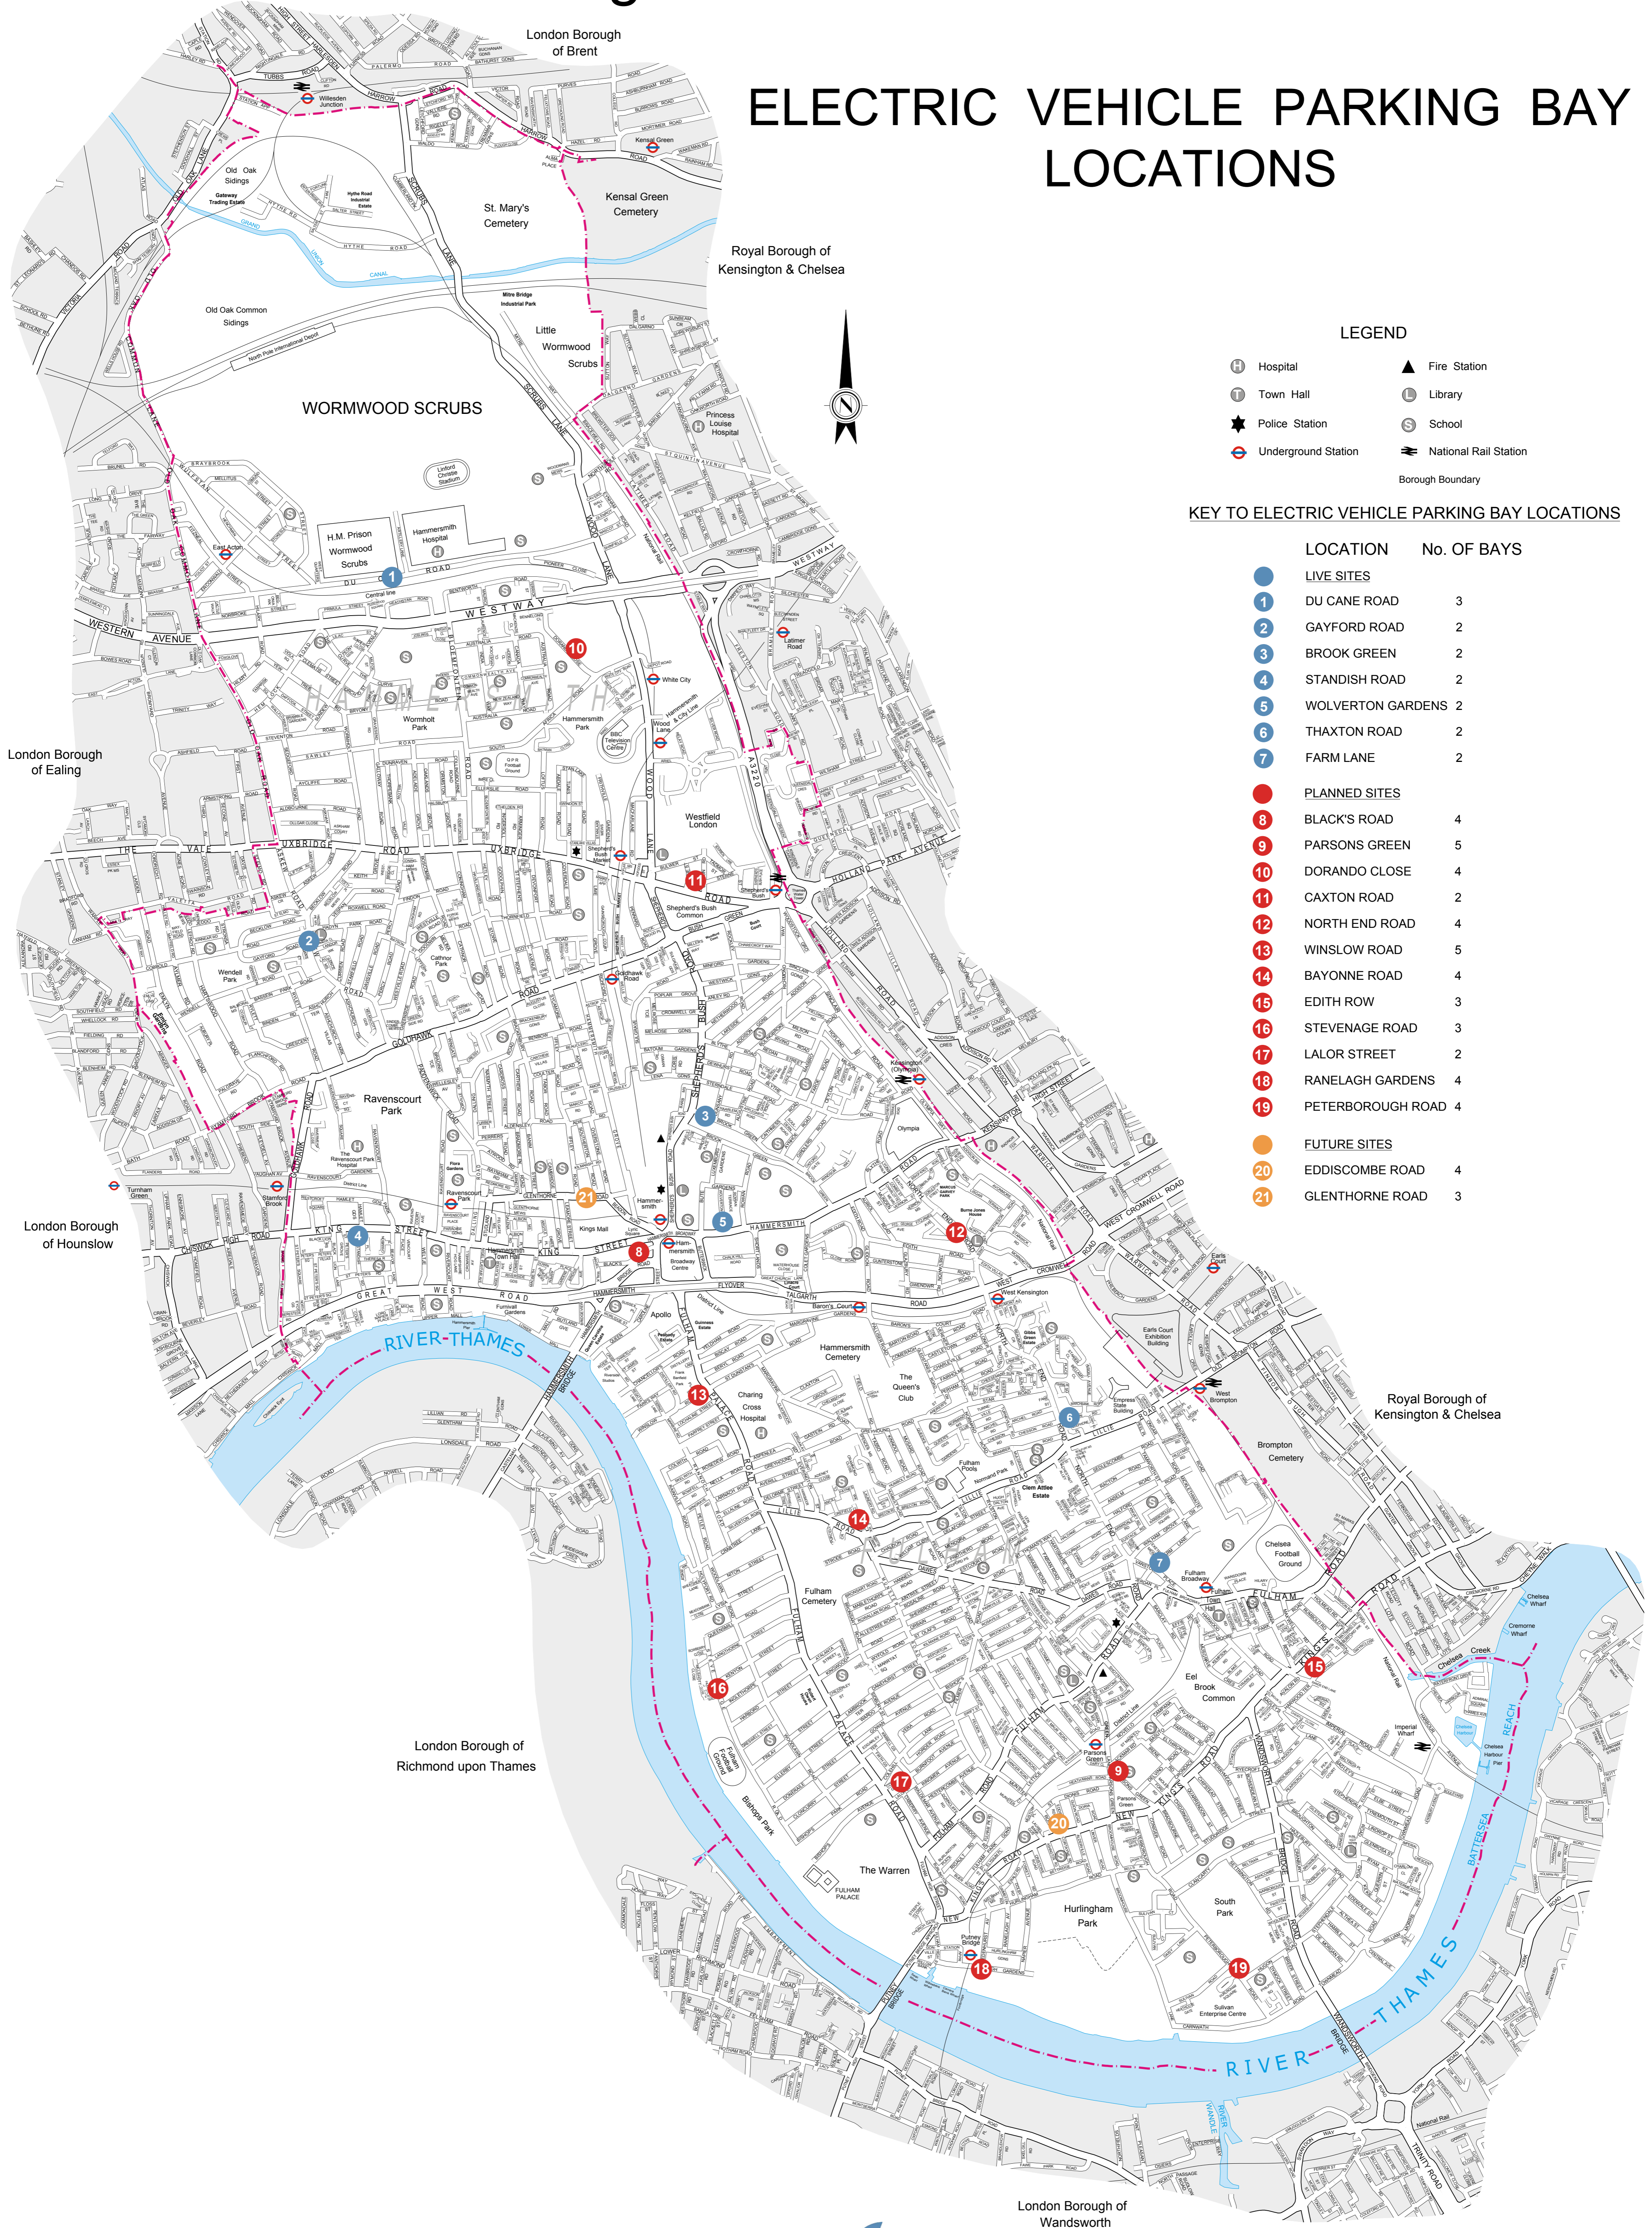

London Borough of Hammersmith & Fulham

ELECTRIC VEHICLE PARKING BAY LOCATIONS

LEGEND

- H Hospital
- T Town Hall
- ★ Police Station
- ⊖ Underground Station
- ▲ Fire Station
- L Library
- S School
- ⚓ National Rail Station
- Borough Boundary

KEY TO ELECTRIC VEHICLE PARKING BAY LOCATIONS

LOCATION	No. OF BAYS
LIVE SITES	
1 DU CANE ROAD	3
2 GAYFORD ROAD	2
3 BROOK GREEN	2
4 STANDISH ROAD	2
5 WOLVERTON GARDENS	2
6 THAXTON ROAD	2
7 FARM LANE	2
PLANNED SITES	
8 BLACK'S ROAD	4
9 PARSONS GREEN	5
10 DORANDO CLOSE	4
11 CAXTON ROAD	2
12 NORTH END ROAD	4
13 WINSLOW ROAD	5
14 BAYONNE ROAD	4
15 EDITH ROW	3
16 STEVENAGE ROAD	3
17 LALOR STREET	2
18 RANELAGH GARDENS	4
19 PETERBOROUGH ROAD	4
FUTURE SITES	
20 EDDISCOMBE ROAD	4
21 GLENTHORNE ROAD	3