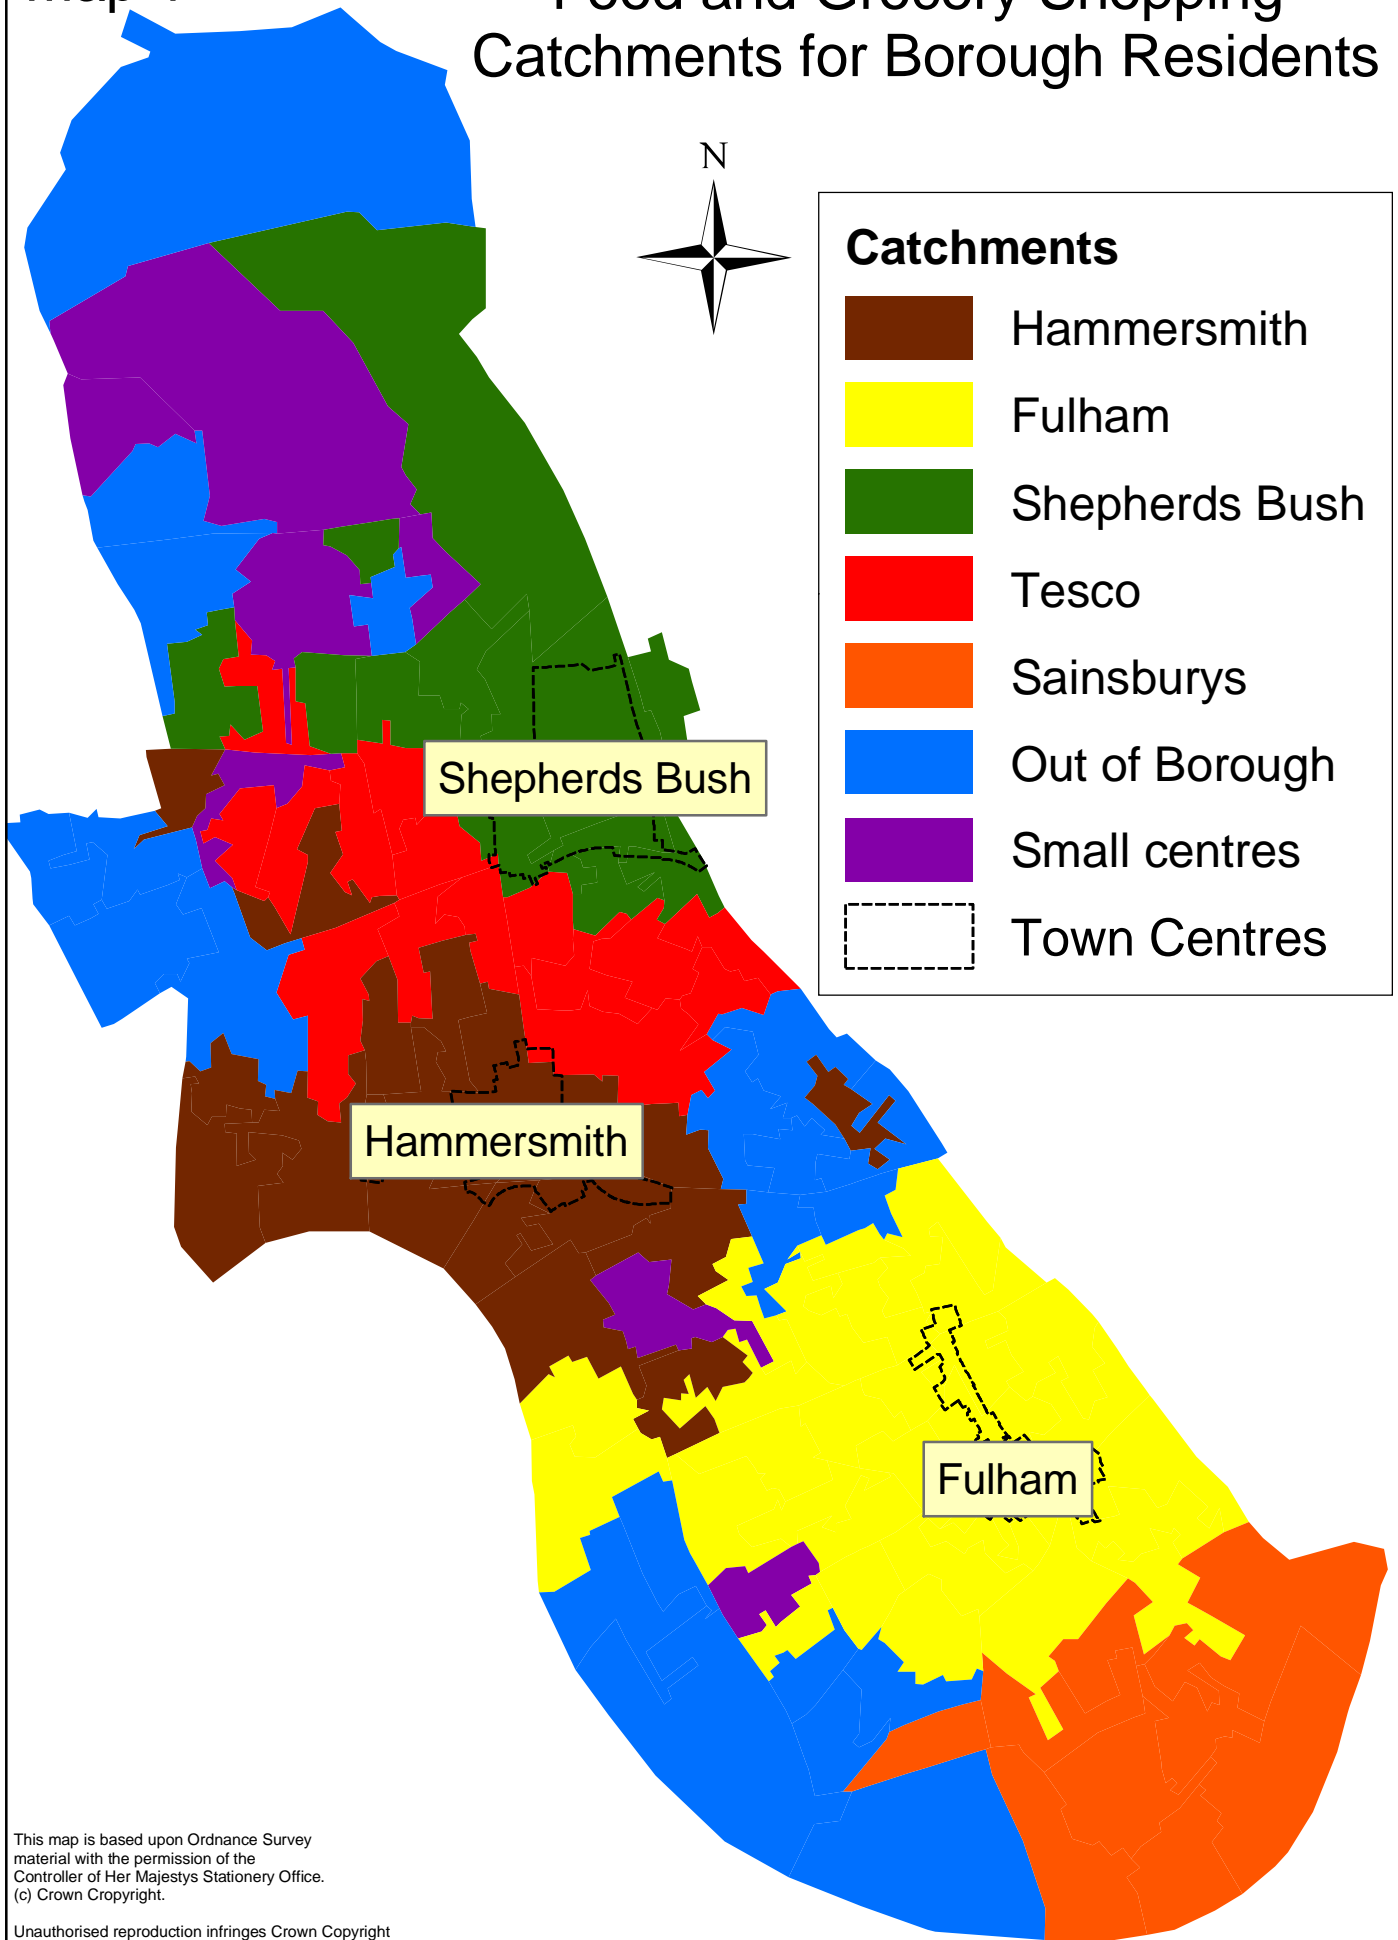

Map 1

Food and Grocery Shopping Catchments for Borough Residents

Catchments

-  Hammersmith
-  Fulham
-  Shepherds Bush
-  Tesco
-  Sainsburys
-  Out of Borough
-  Small centres
-  Town Centres

This map is based upon Ordnance Survey material with the permission of the Controller of Her Majestys Stationery Office. (c) Crown Copyright.

Unauthorised reproduction infringes Crown Copyright and may lead to prosecution or civil proceedings. London Borough of Hammersmith and Fulham. Licence Number: LA100019223 2005.