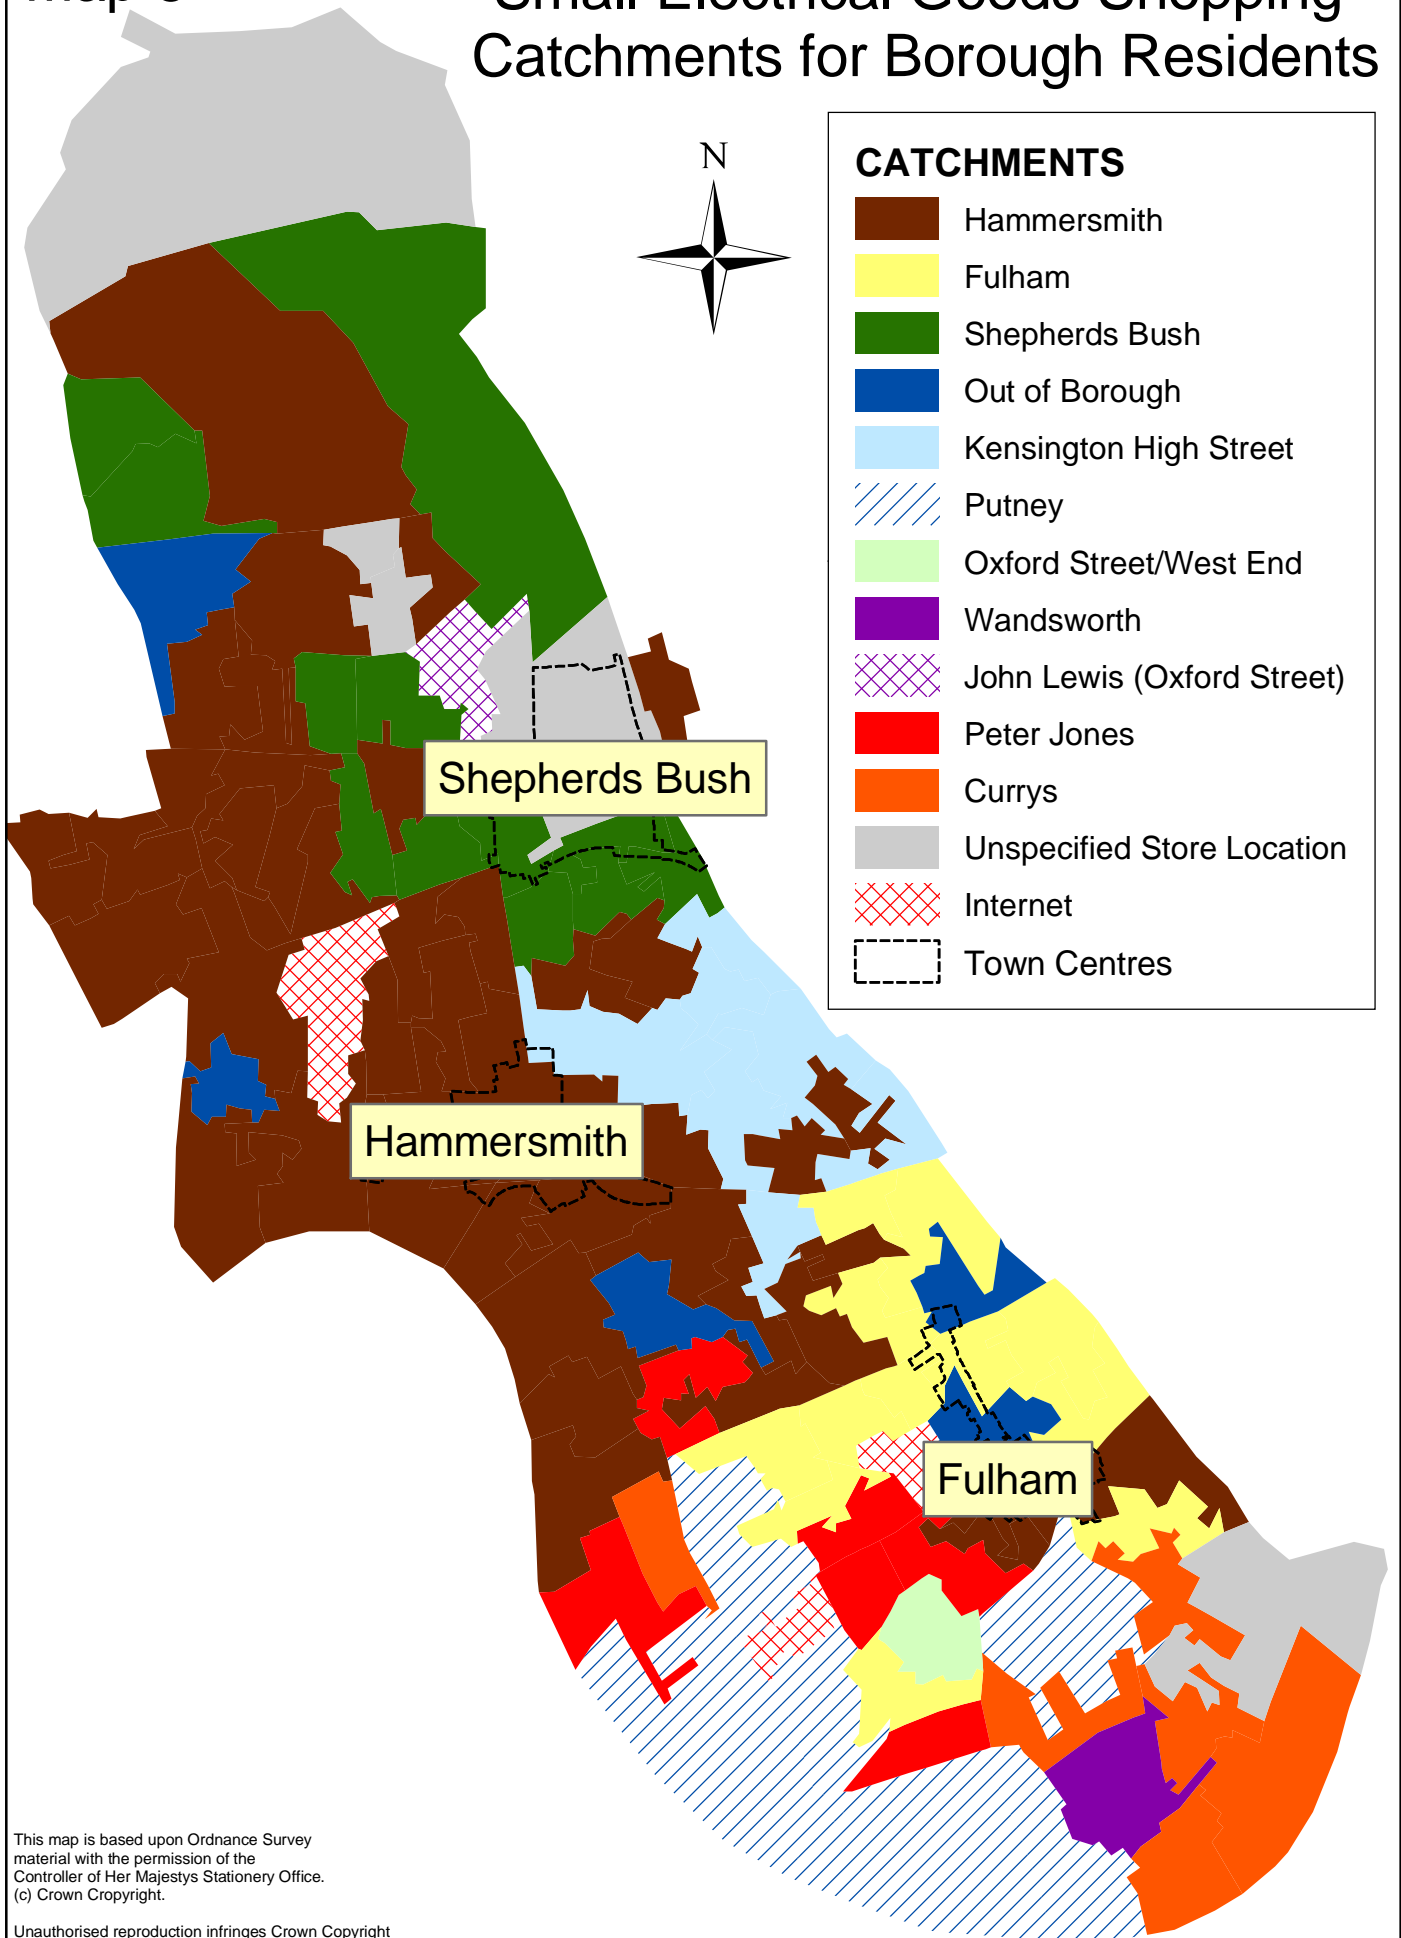

Map 8

Small Electrical Goods Shopping Catchments for Borough Residents

This map is based upon Ordnance Survey material with the permission of the Controller of Her Majestys Stationery Office. (c) Crown Copyright.

Unauthorised reproduction infringes Crown Copyright and may lead to prosecution or civil proceedings. London Borough of Hammersmith and Fulham. Licence Number: LA100019223 2005.