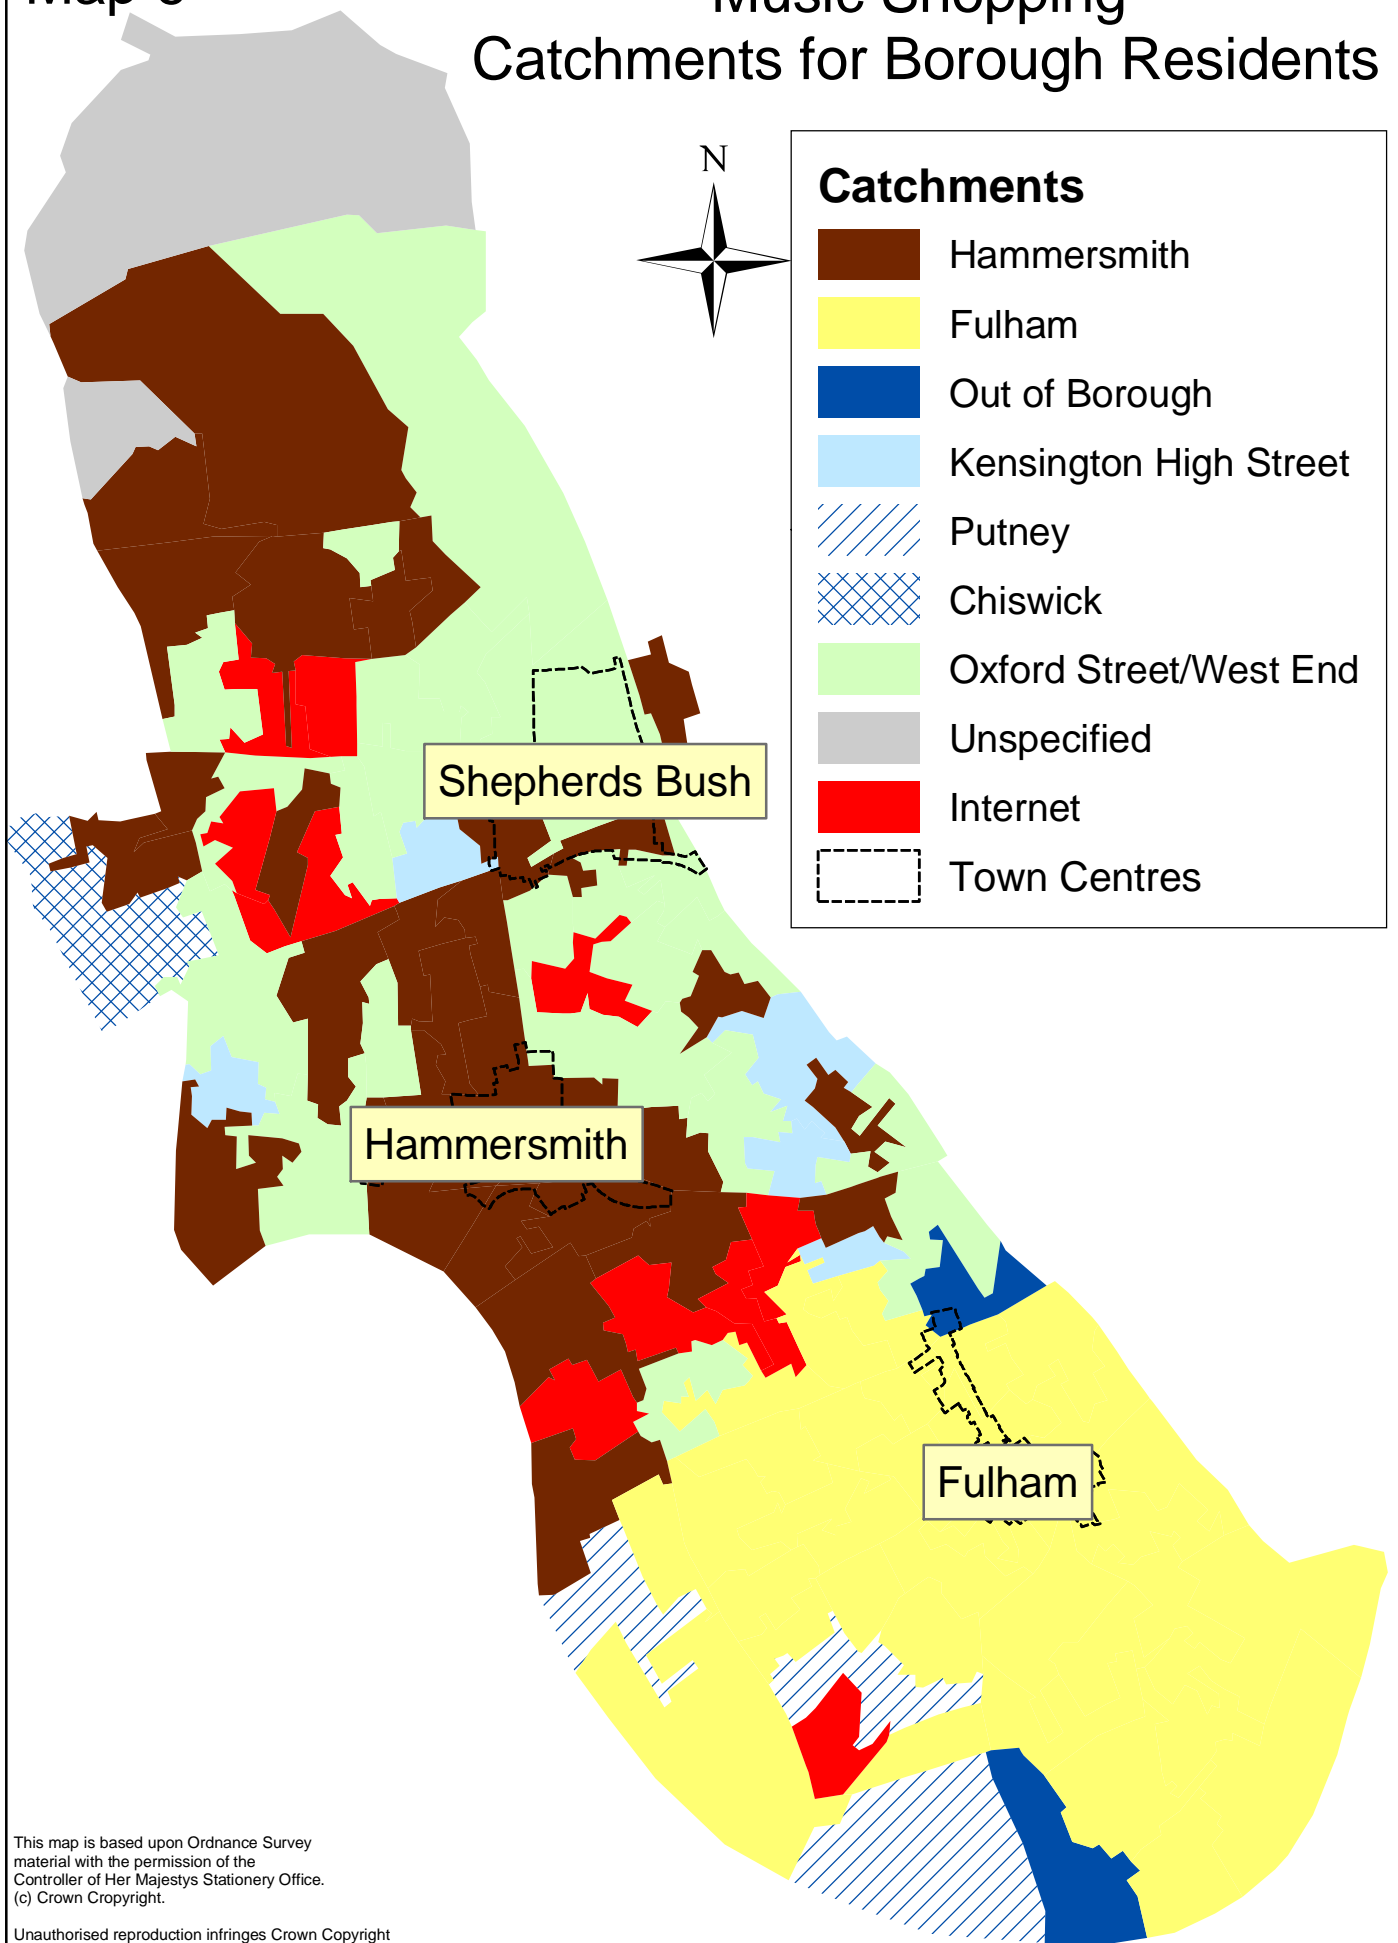

Map 6

Music Shopping Catchments for Borough Residents

This map is based upon Ordnance Survey material with the permission of the Controller of Her Majesty's Stationery Office. (c) Crown Copyright.

Unauthorised reproduction infringes Crown Copyright and may lead to prosecution or civil proceedings. London Borough of Hammersmith and Fulham. Licence Number: LA100019223 2005.