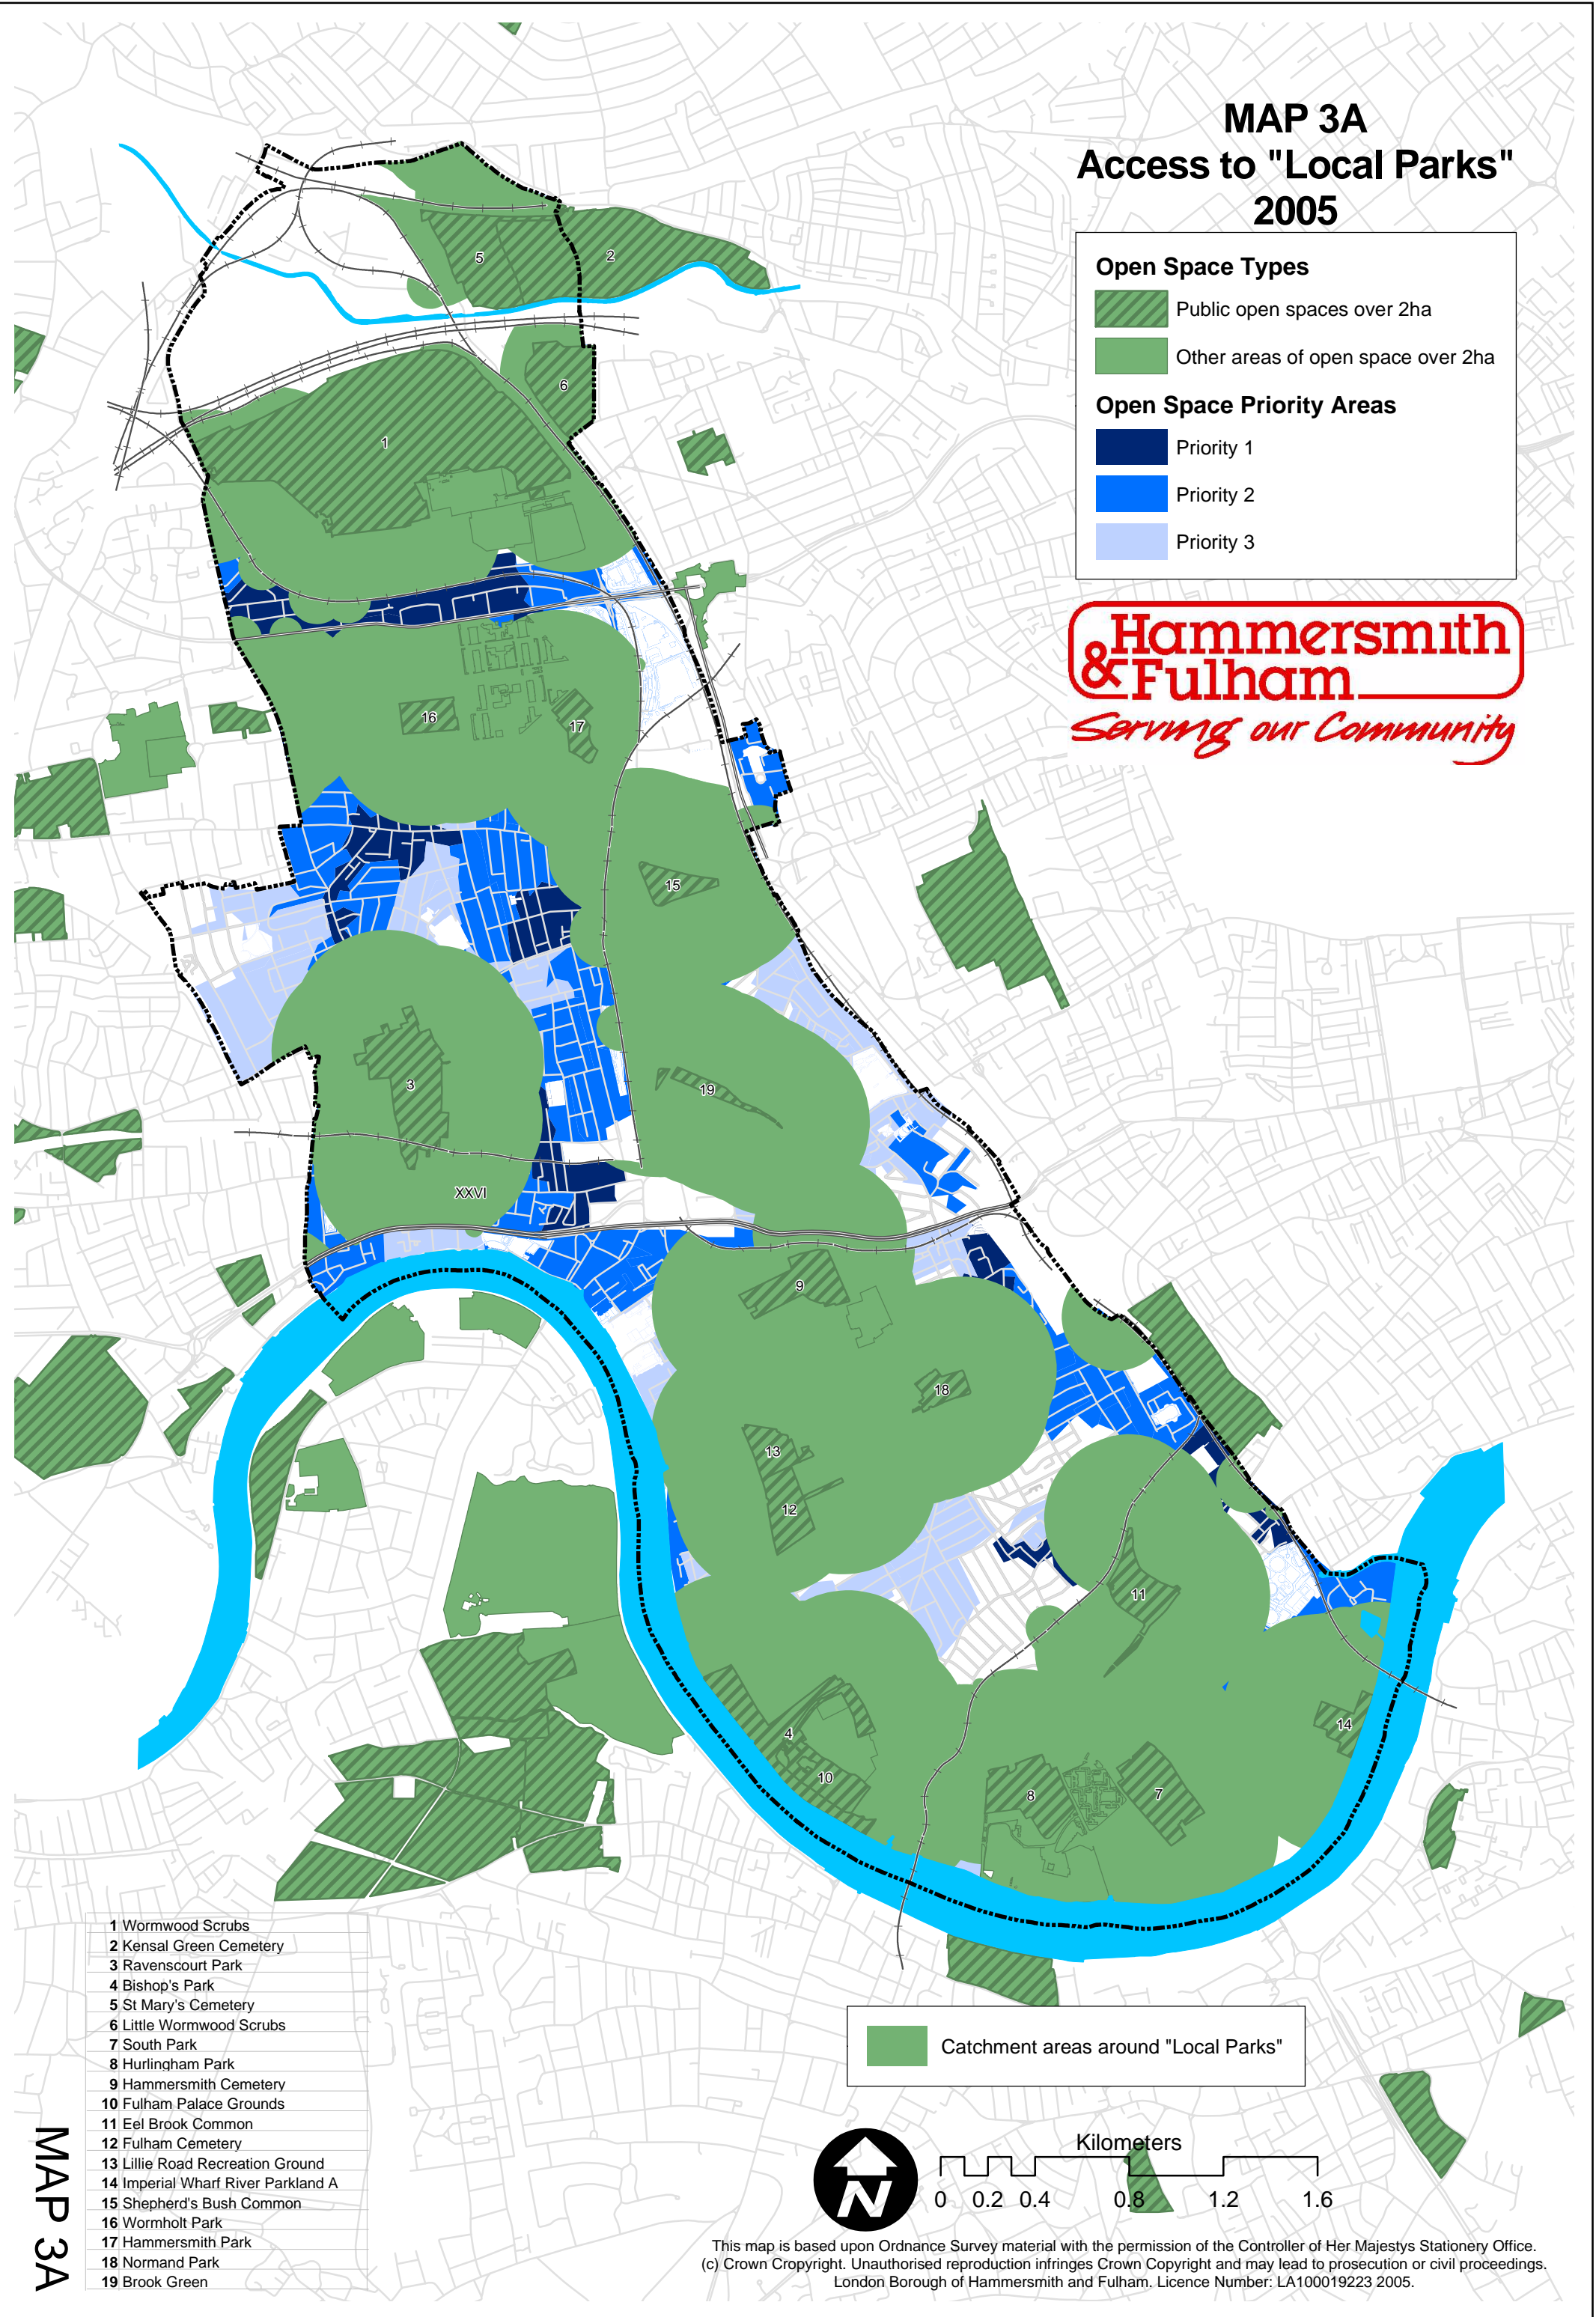

MAP 3A Access to "Local Parks" 2005

Open Space Types

-  Public open spaces over 2ha
-  Other areas of open space over 2ha

Open Space Priority Areas

-  Priority 1
-  Priority 2
-  Priority 3

- 1 Wormwood Scrubs
- 2 Kensal Green Cemetery
- 3 Ravenscourt Park
- 4 Bishop's Park
- 5 St Mary's Cemetery
- 6 Little Wormwood Scrubs
- 7 South Park
- 8 Hurlingham Park
- 9 Hammersmith Cemetery
- 10 Fulham Palace Grounds
- 11 Eel Brook Common
- 12 Fulham Cemetery
- 13 Lillie Road Recreation Ground
- 14 Imperial Wharf River Parkland A
- 15 Shepherd's Bush Common
- 16 Wormholt Park
- 17 Hammersmith Park
- 18 Normand Park
- 19 Brook Green

 Catchment areas around "Local Parks"

MAP 3A

This map is based upon Ordnance Survey material with the permission of the Controller of Her Majesty's Stationery Office. (c) Crown Copyright. Unauthorised reproduction infringes Crown Copyright and may lead to prosecution or civil proceedings. London Borough of Hammersmith and Fulham. Licence Number: LA100019223 2005.