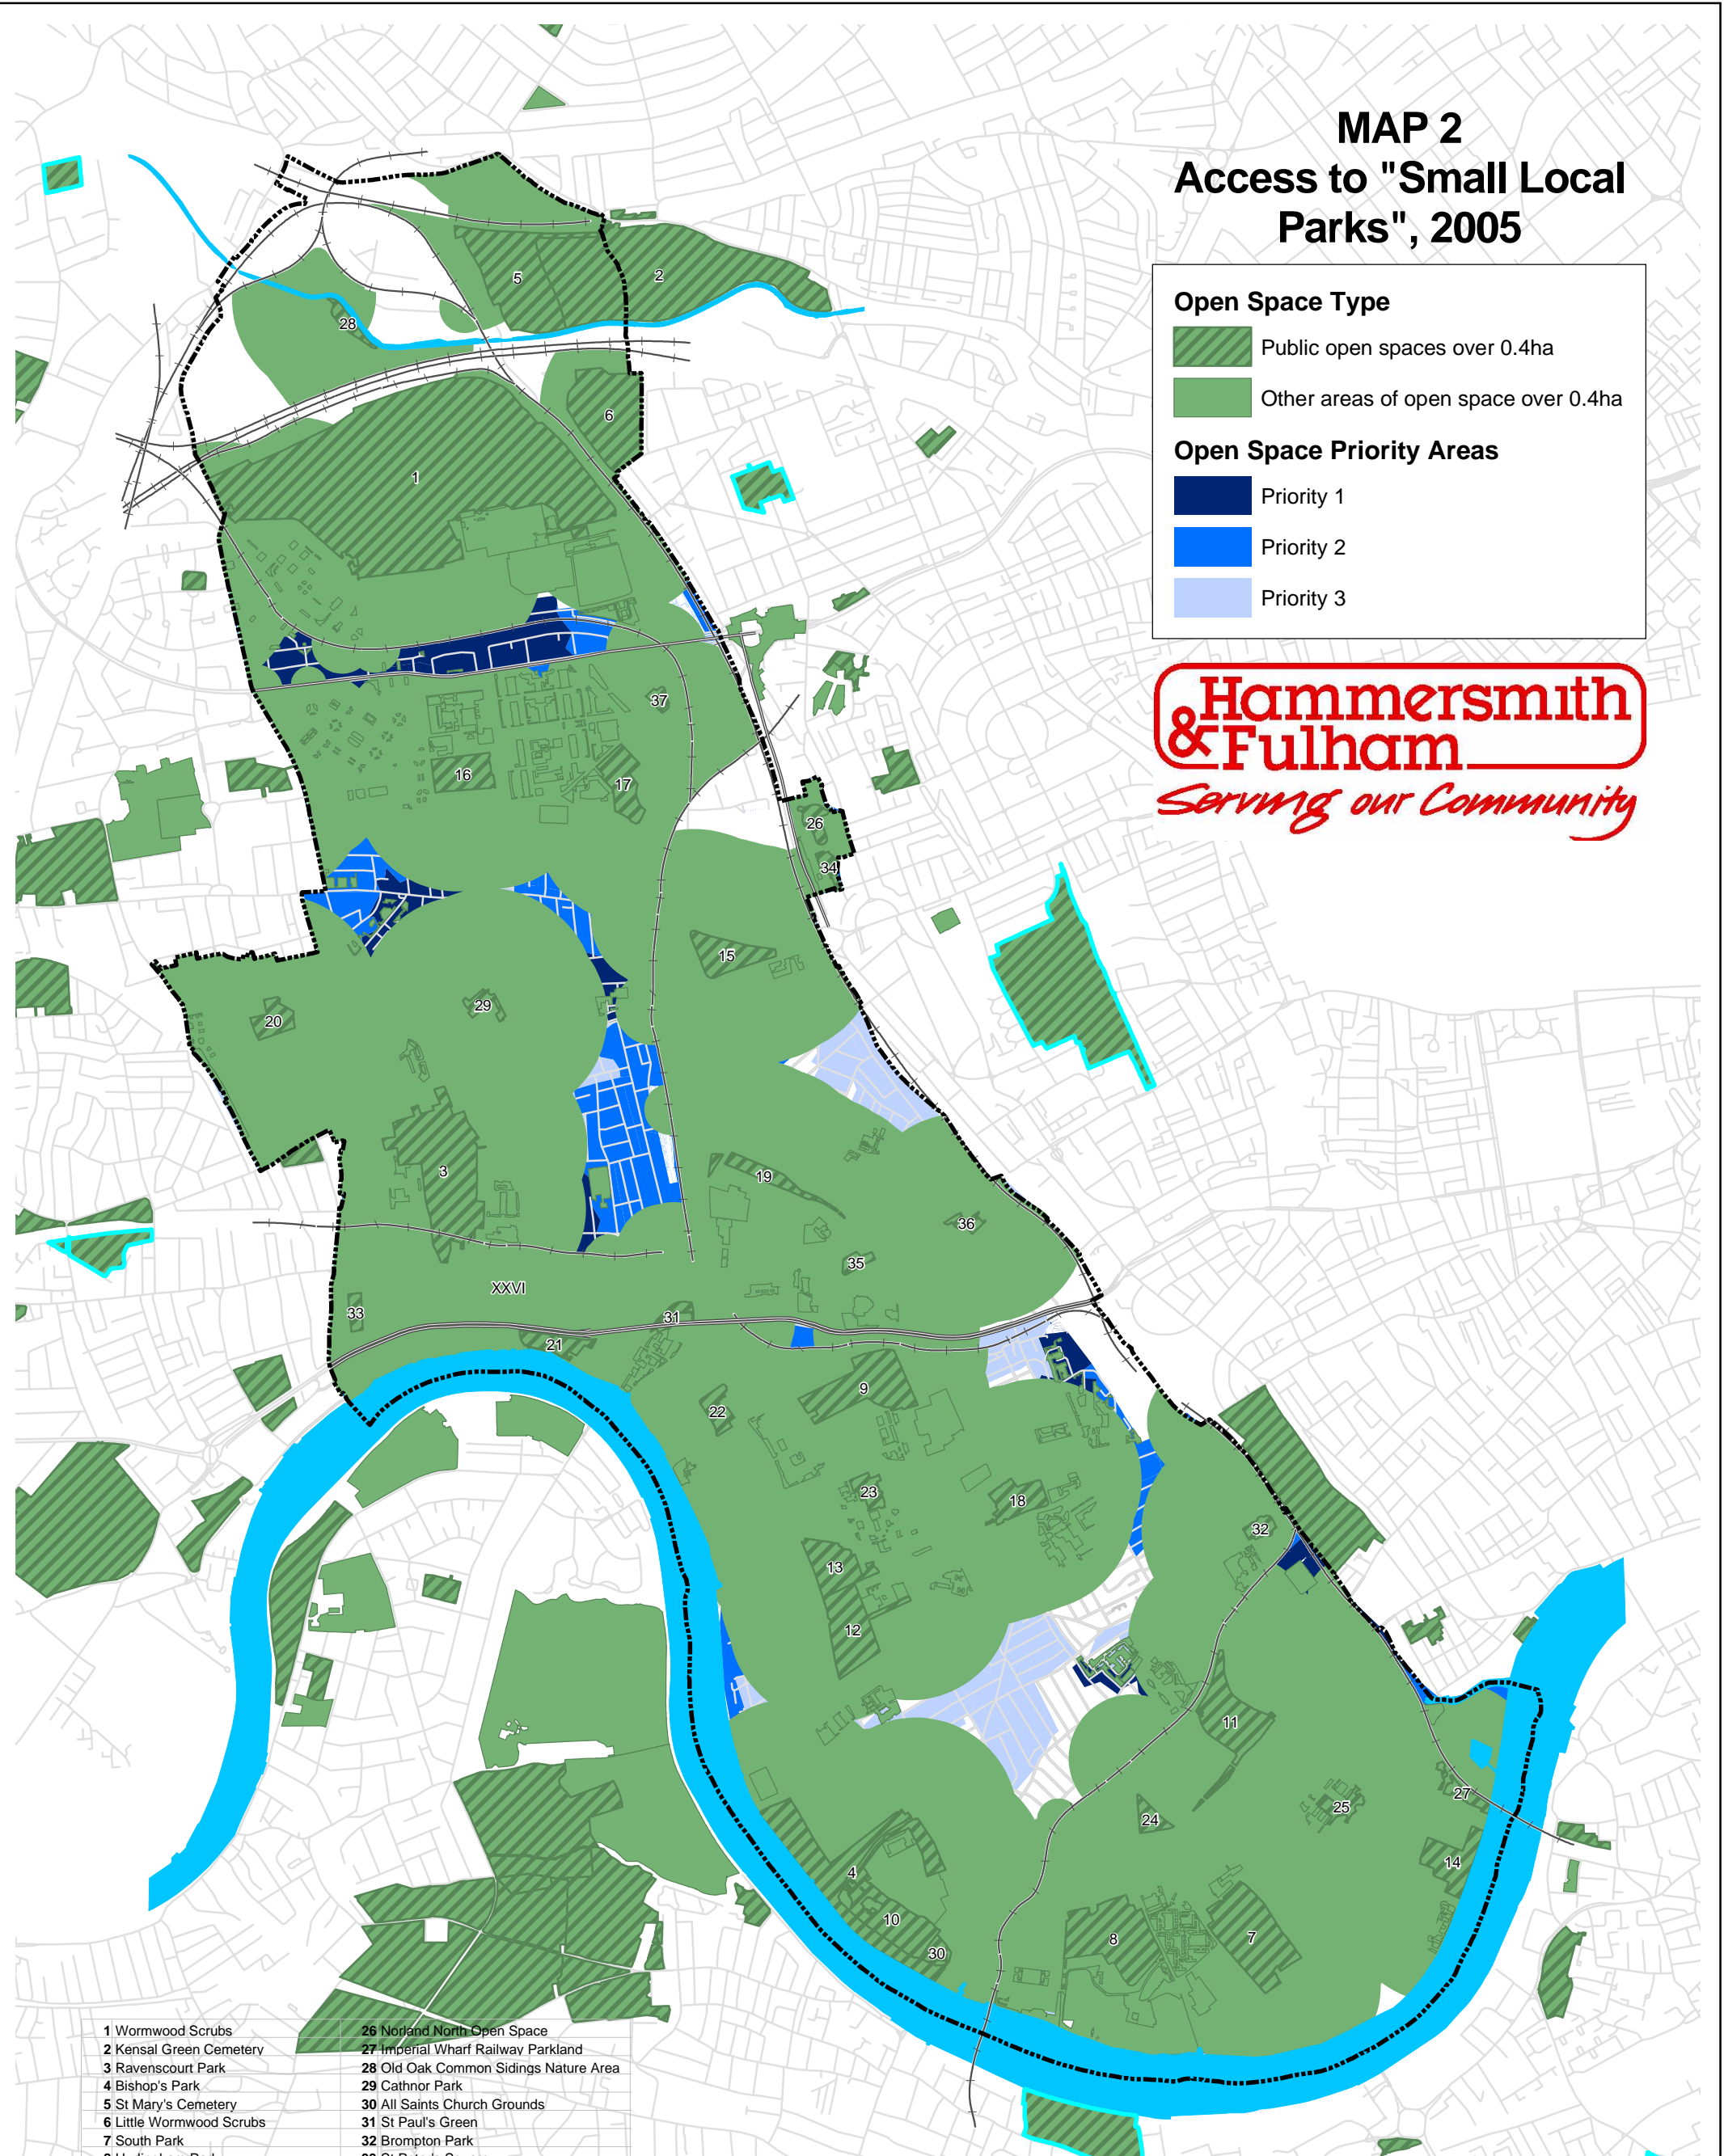

MAP 2 Access to "Small Local Parks", 2005

Open Space Type

- Public open spaces over 0.4ha
- Other areas of open space over 0.4ha

Open Space Priority Areas

- Priority 1
- Priority 2
- Priority 3

- | | |
|------------------------------------|---------------------------------------|
| 1 Wormwood Scrubs | 26 Norland North Open Space |
| 2 Kensal Green Cemetery | 27 Imperial Wharf Railway Parkland |
| 3 Ravenscourt Park | 28 Old Oak Common Sidings Nature Area |
| 4 Bishop's Park | 29 Cathnor Park |
| 5 St Mary's Cemetery | 30 All Saints Church Grounds |
| 6 Little Wormwood Scrubs | 31 St Paul's Green |
| 7 South Park | 32 Brompton Park |
| 8 Hurlingham Park | 33 St Peter's Square |
| 9 Hammersmith Cemetery | 34 Edward Woods Estate B |
| 10 Fulham Palace Grounds | 35 St Paul's Open Space |
| 11 Eel Brook Common | 36 Marcus Garvey Park |
| 12 Fulham Cemetery | 37 BBC Media Village Park |
| 13 Lillie Road Recreation Ground | 38 Novotel Podium |
| 14 Imperial Wharf River Parkland A | I White City Estate |
| 15 Shepherd's Bush Common | II Sullivan Court |
| 16 Wormholt Park | III Clem Atlee Estate |
| 17 Hammersmith Park | IV Lancaster Court Estate |
| 18 Normand Park | V Wormholt Estate |
| 19 Brook Green | VI West Kensington Estate |
| 20 Wendell Park | VII Batman Close Estate |
| 21 Furnival Gardens | VIII Charing Cross Hospital Grounds |
| 22 Frank Banfield Park | IX Aintree Estate A |
| 23 Bayonne Park | X Edward Woods Estate A |
| 24 Parsons Green | XI Tent Site |
| 25 William Parnell Park | |

Catchment areas around "Small Local Parks"

MAP 2

This map is based upon Ordnance Survey material with the permission of the Controller of Her Majesty's Stationery Office. (c) Crown Copyright. Unauthorised reproduction infringes Crown Copyright and may lead to prosecution or civil proceedings. London Borough of Hammersmith and Fulham. Licence Number: LA100019223 2005.