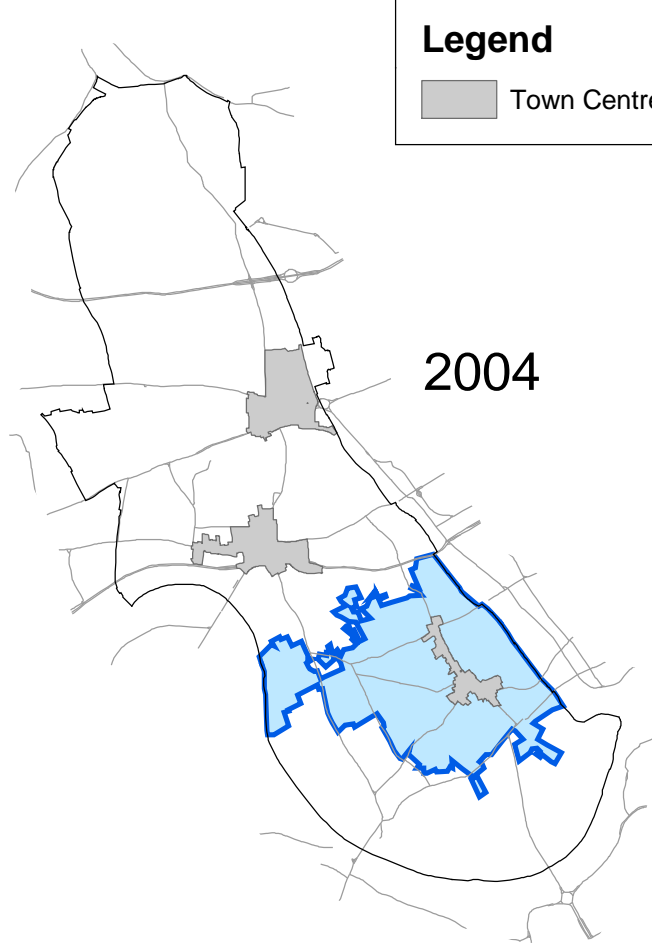

Map 2 Primary Food Catchment Areas for Fulham Town Centre

LONDON BOROUGH OF
HAMMERSMITH
AND FULHAM

Legend

 Town Centres

This map is based upon Ordnance Survey material with the permission of the Controller of Her Majesty's Stationery Office. (c) Crown Copyright.

Unauthorised reproduction infringes Crown Copyright and may lead to prosecution or civil proceedings. London Borough of Hammersmith and Fulham. Licence Number: LA100019223 2005.