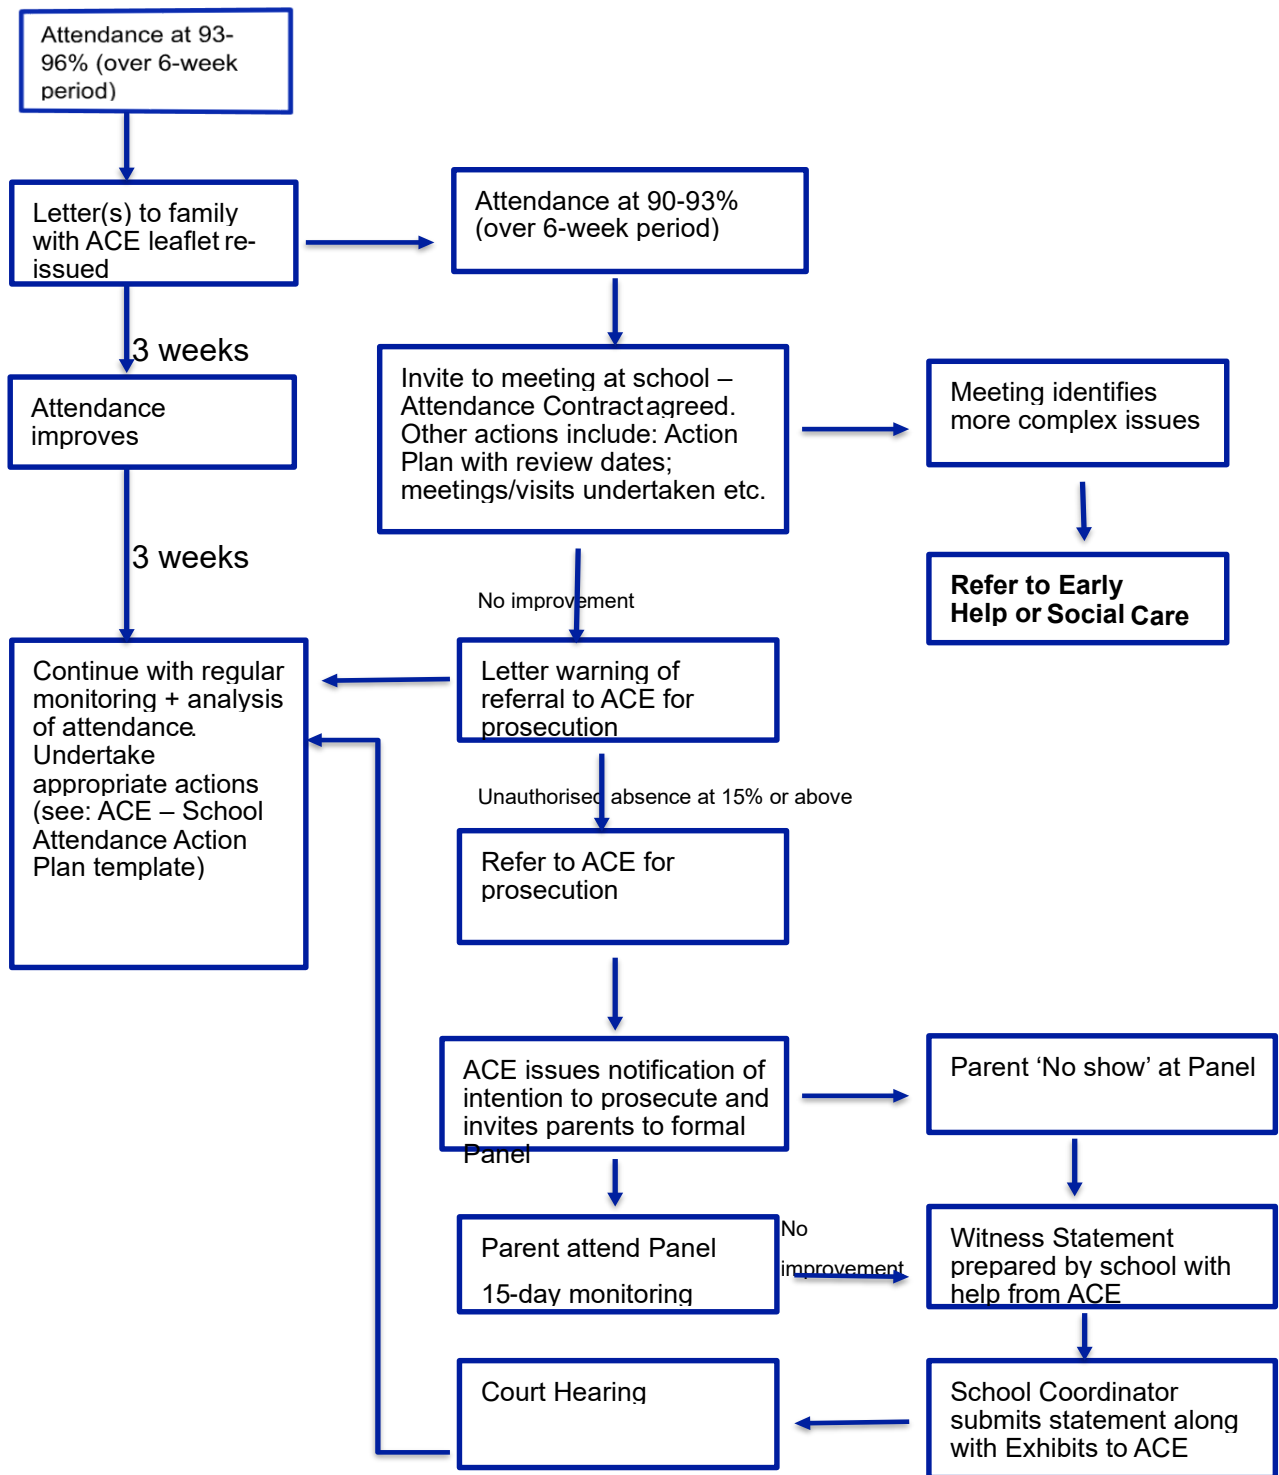

SCHOOL-INITIATED PROSECUTION FLOWCHART

* Where case has not been referred to Early Help or for Penalty Notice
 This document should be used along the Support for Vulnerable Children Flowchart

*NB: ALL PARENTS IN GENERAL SHOULD BE ISSUED ACE LEAFLET ON ATTENDANCE

Attendance (Statutory), Child Employment & Entertainment, Elective Home Education/Children Missing Education (ACE)