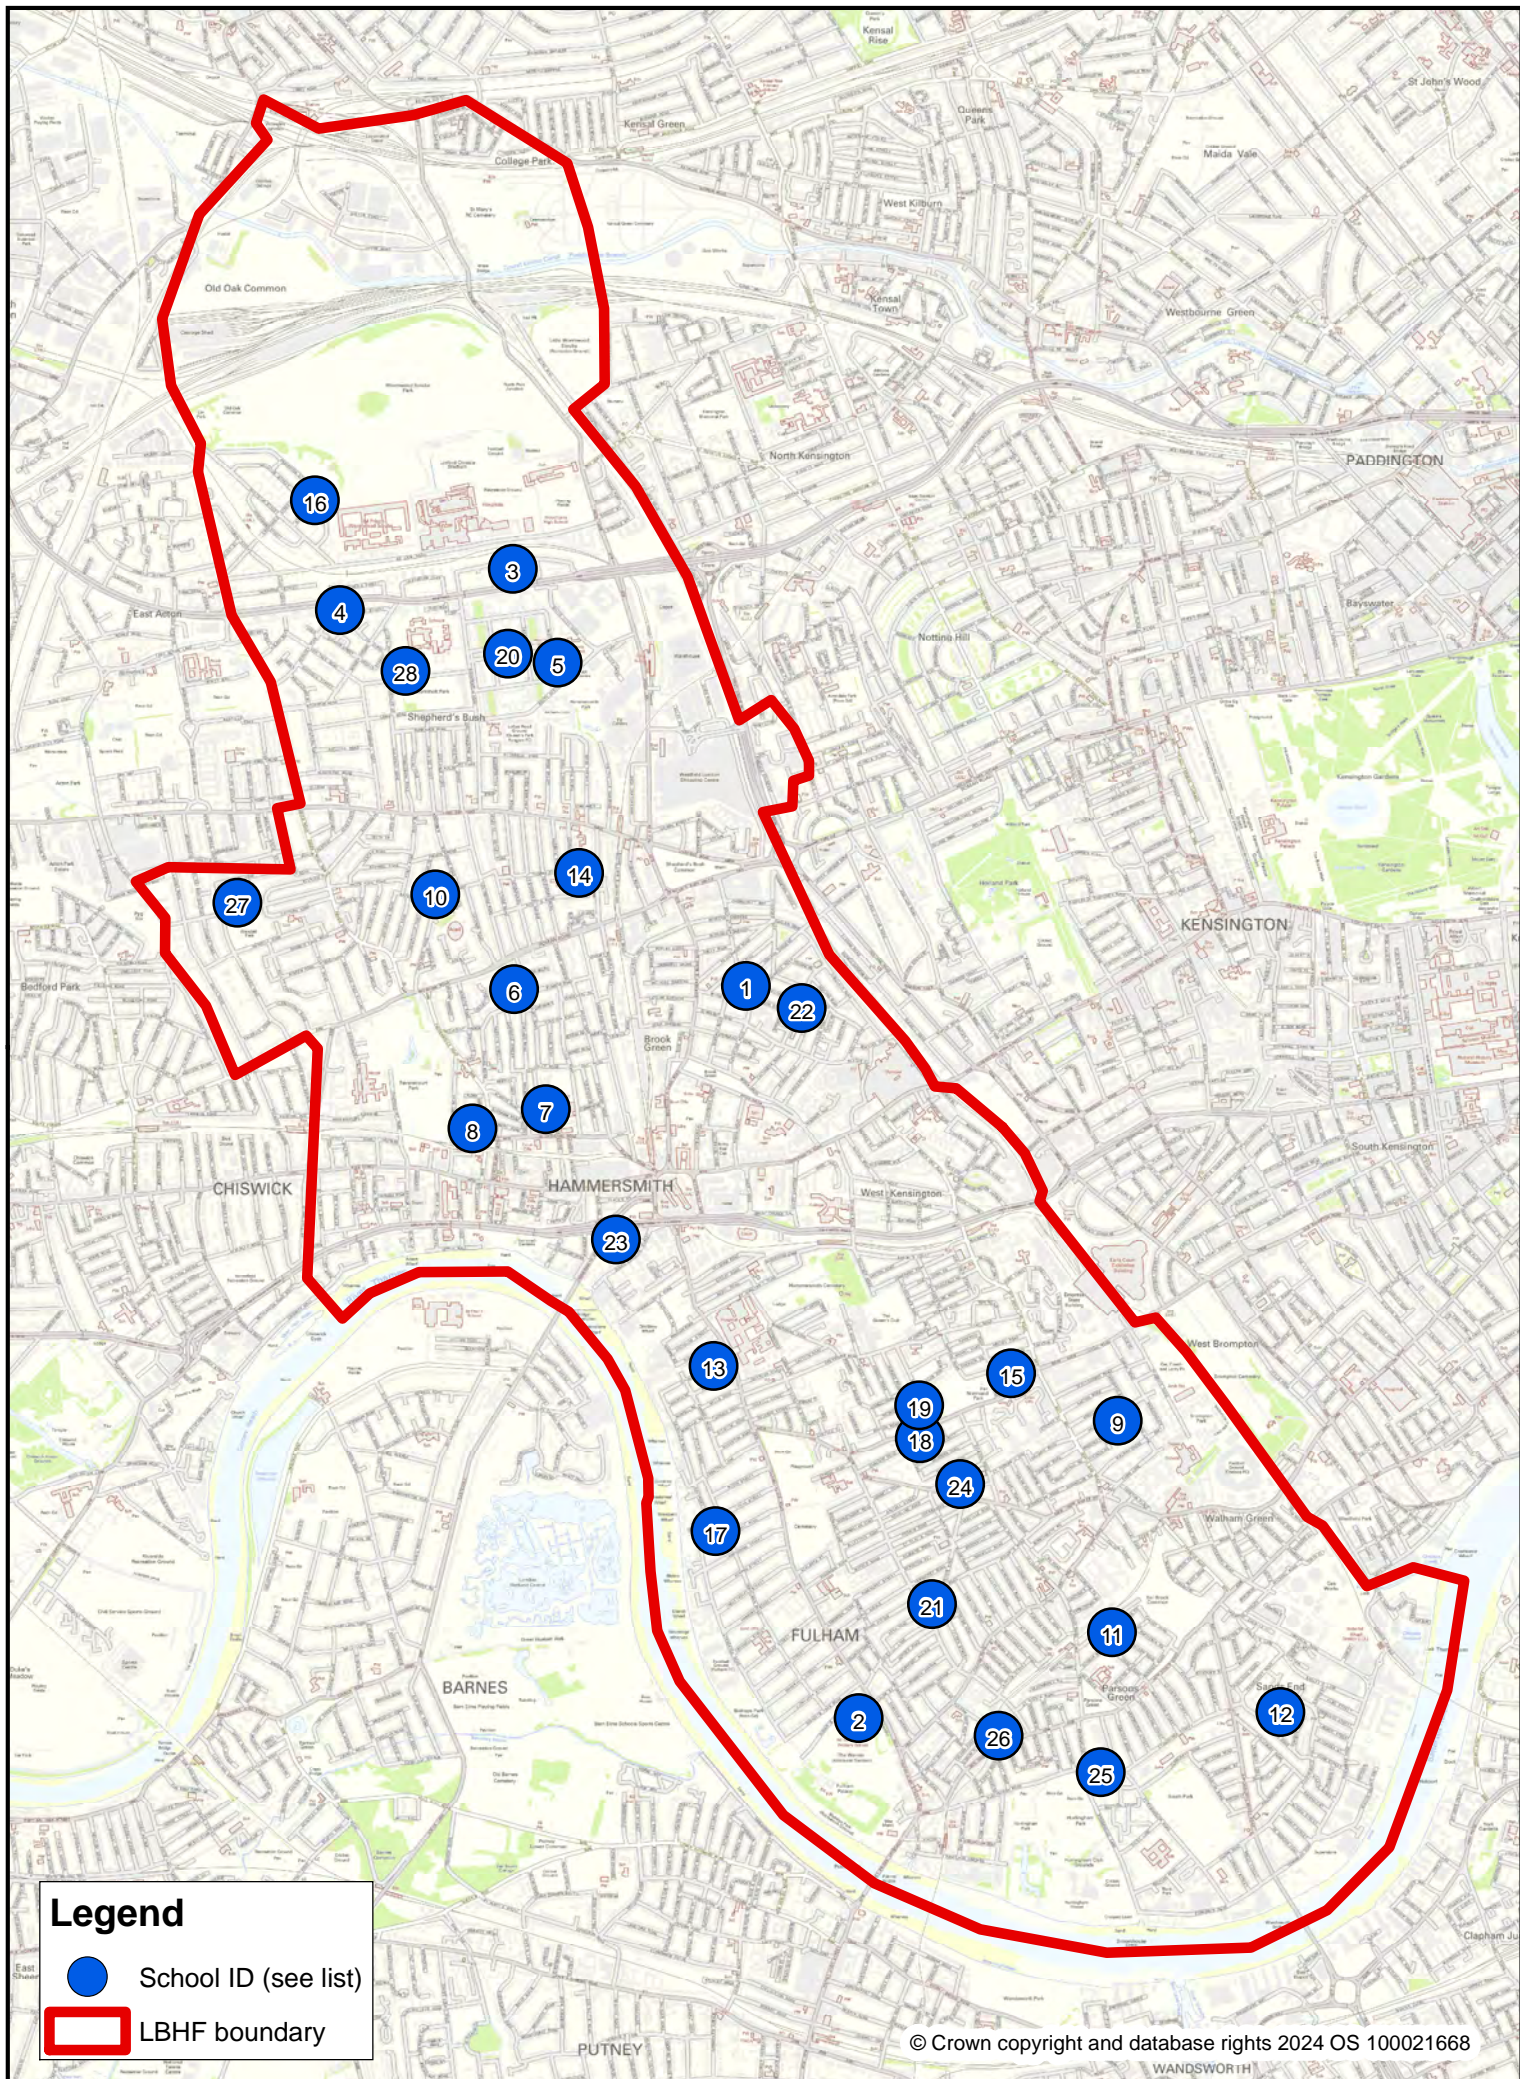

# Reception Class 2024 - schools with vacancies or a short waiting list

## Reception Class 2024 - schools with vacancies or a short waiting list

- Please see below a list of schools where there may be vacancies or short waiting list. The schools can be located on the map using the corresponding School ID.
- You can apply to as many additional schools as you wish, and the easiest way to apply for additional preferences is by emailing [school.admissions@lbhf.gov.uk](mailto:school.admissions@lbhf.gov.uk)
- If you are applying for any additional religious schools you should also complete a Supplementary Information Form (SIF) available from the school directly.