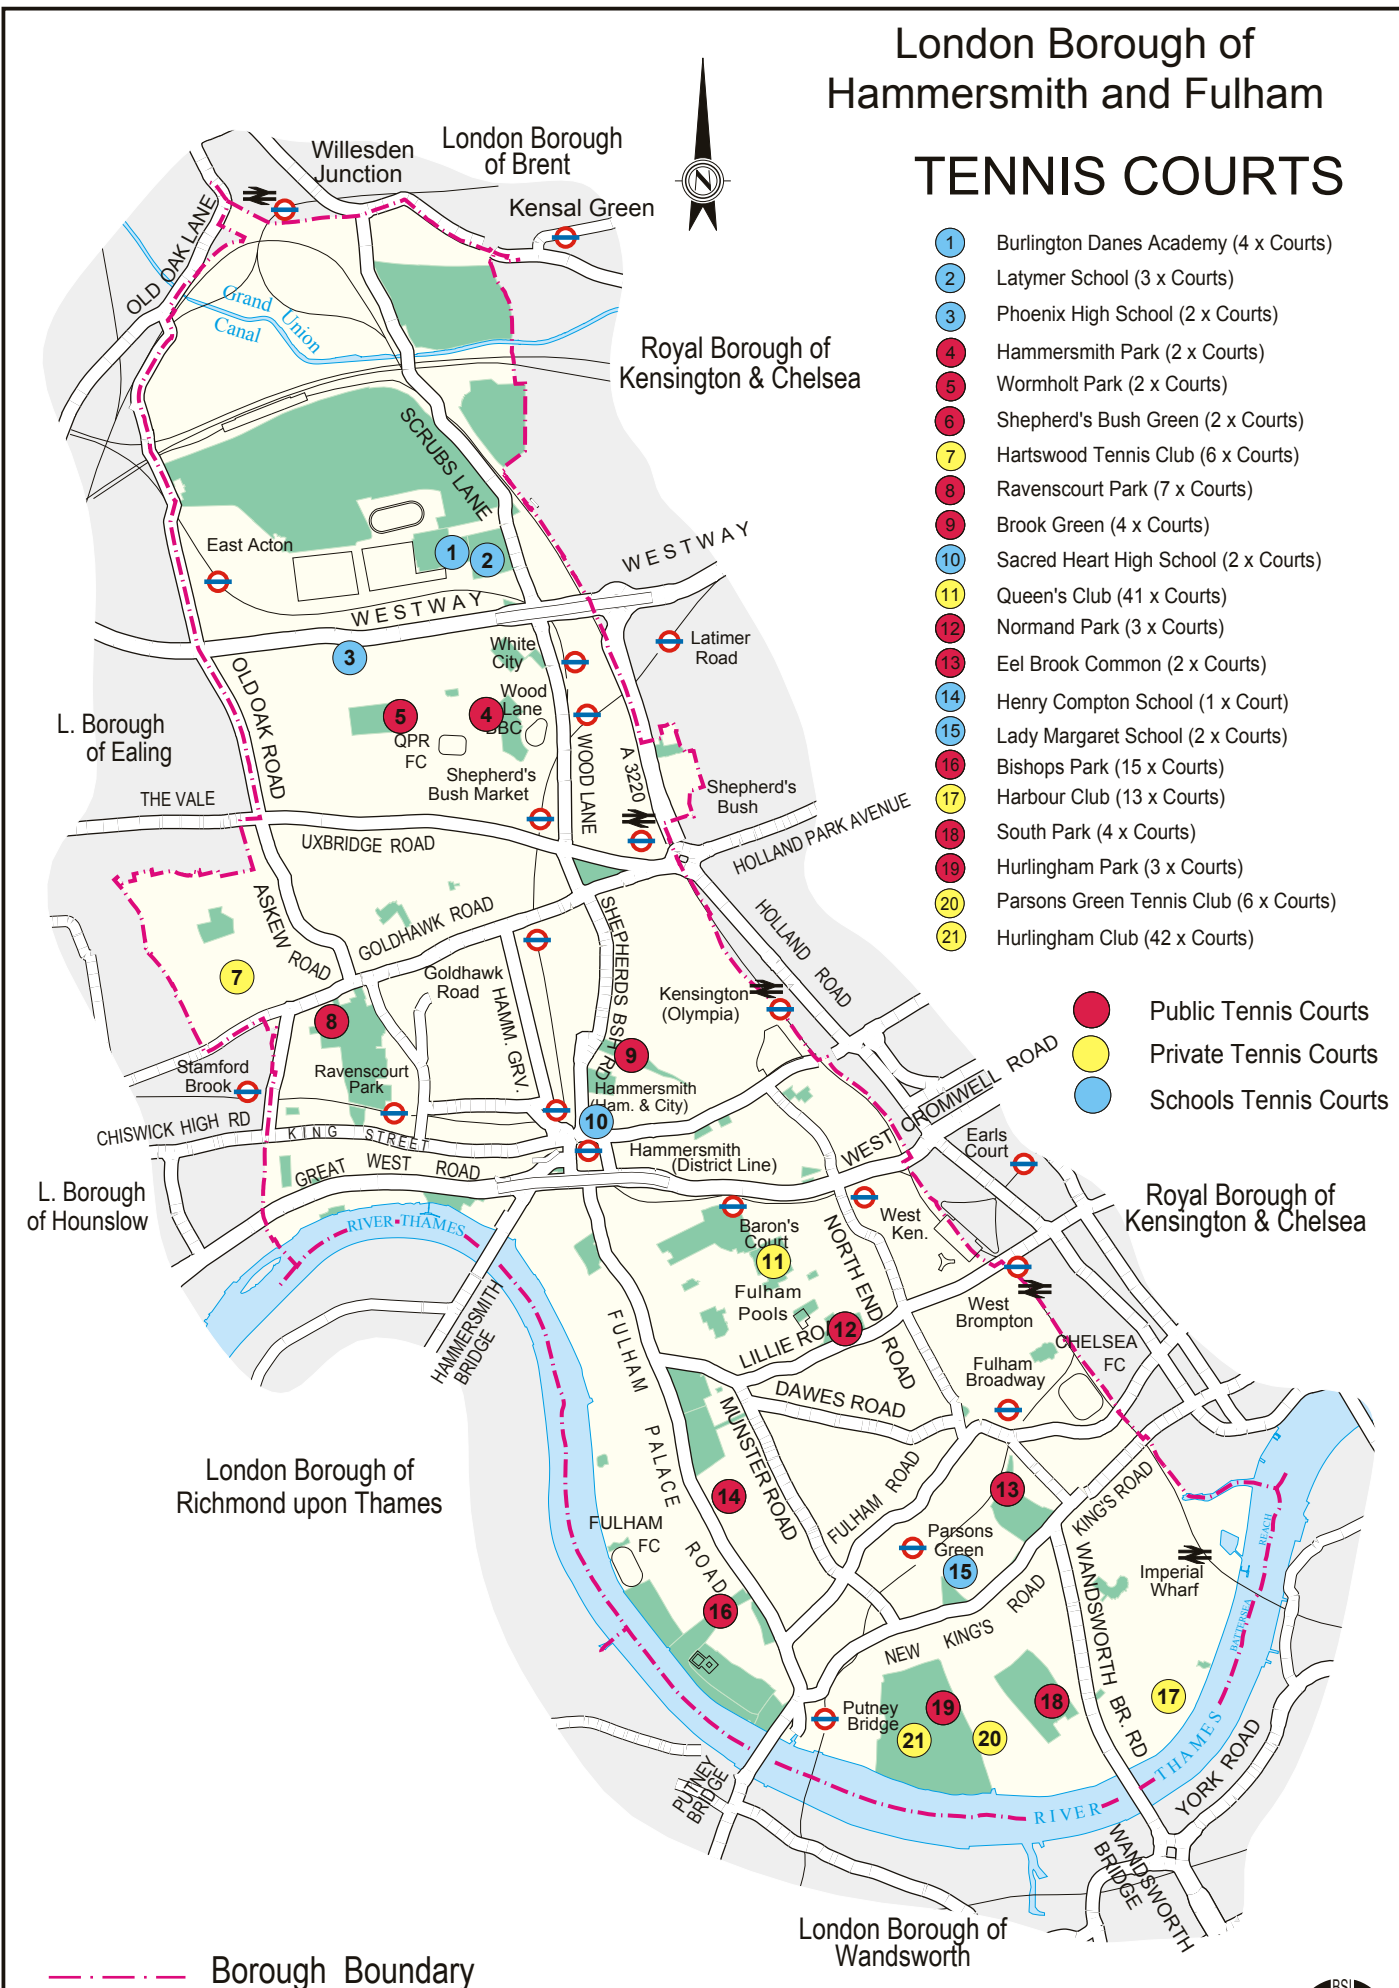

London Borough of Hammersmith and Fulham

TENNIS COURTS

- 1 Burlington Danes Academy (4 x Courts)
- 2 Latymer School (3 x Courts)
- 3 Phoenix High School (2 x Courts)
- 4 Hammersmith Park (2 x Courts)
- 5 Wormholt Park (2 x Courts)
- 6 Shepherd's Bush Green (2 x Courts)
- 7 Hartswood Tennis Club (6 x Courts)
- 8 Ravenscourt Park (7 x Courts)
- 9 Brook Green (4 x Courts)
- 10 Sacred Heart High School (2 x Courts)
- 11 Queen's Club (41 x Courts)
- 12 Normand Park (3 x Courts)
- 13 Eel Brook Common (2 x Courts)
- 14 Henry Compton School (1 x Court)
- 15 Lady Margaret School (2 x Courts)
- 16 Bishops Park (15 x Courts)
- 17 Harbour Club (13 x Courts)
- 18 South Park (4 x Courts)
- 19 Hurlingham Park (3 x Courts)
- 20 Parsons Green Tennis Club (6 x Courts)
- 21 Hurlingham Club (42 x Courts)

- Public Tennis Courts
- Private Tennis Courts
- Schools Tennis Courts

--- Borough Boundary

Dwg. No. 20331/144/1
NOT TO SCALE

Produced by Highways & Engineering
on the Land Survey Mapping System.
This drawing is Copyright.