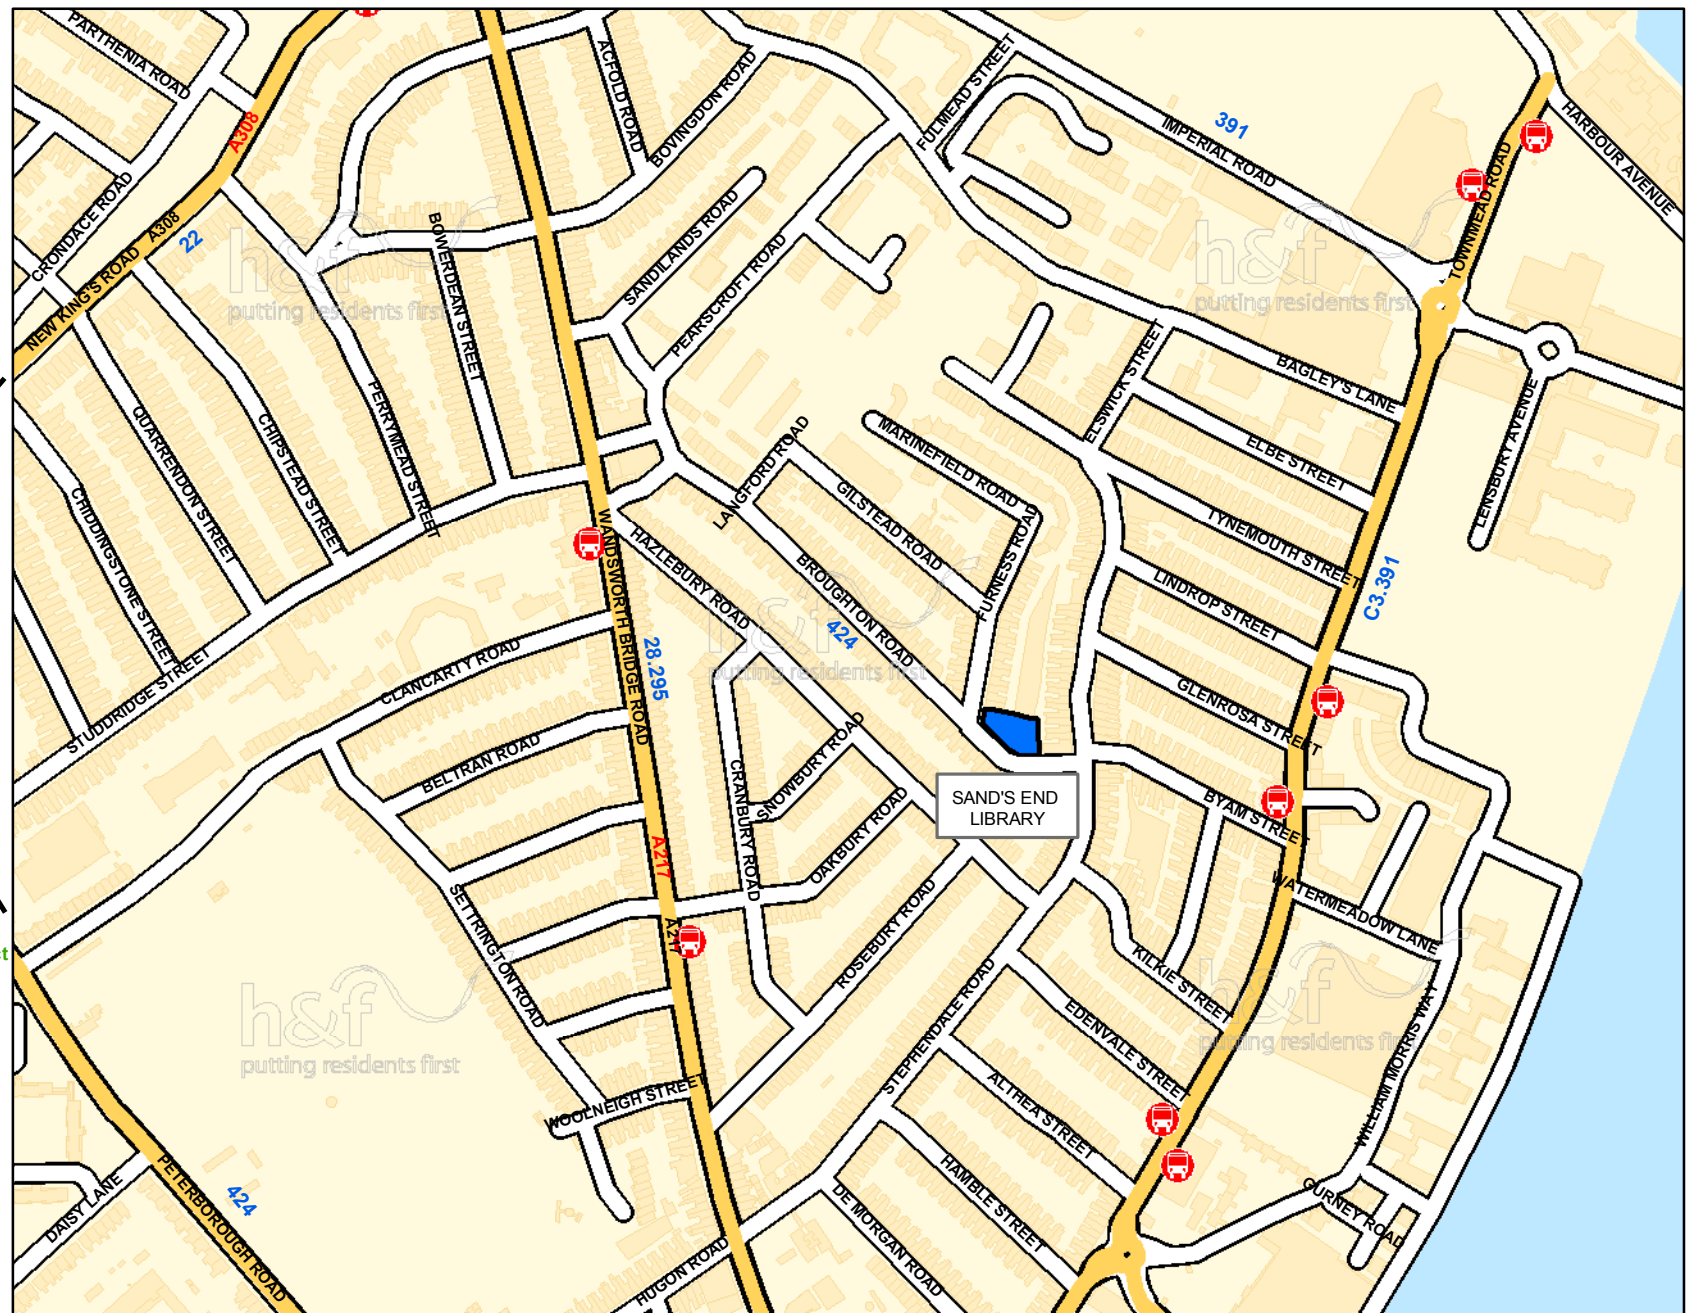

From South  
Wandsworth Bridge Road  
(A217)

From West  
New Kings Road (A308)

From East  
Kings Road (A308)

## LEGEND

22.391.C3.424

Bus Route

Bus Stop

Parking

Underground Station

Step-free Tube Station