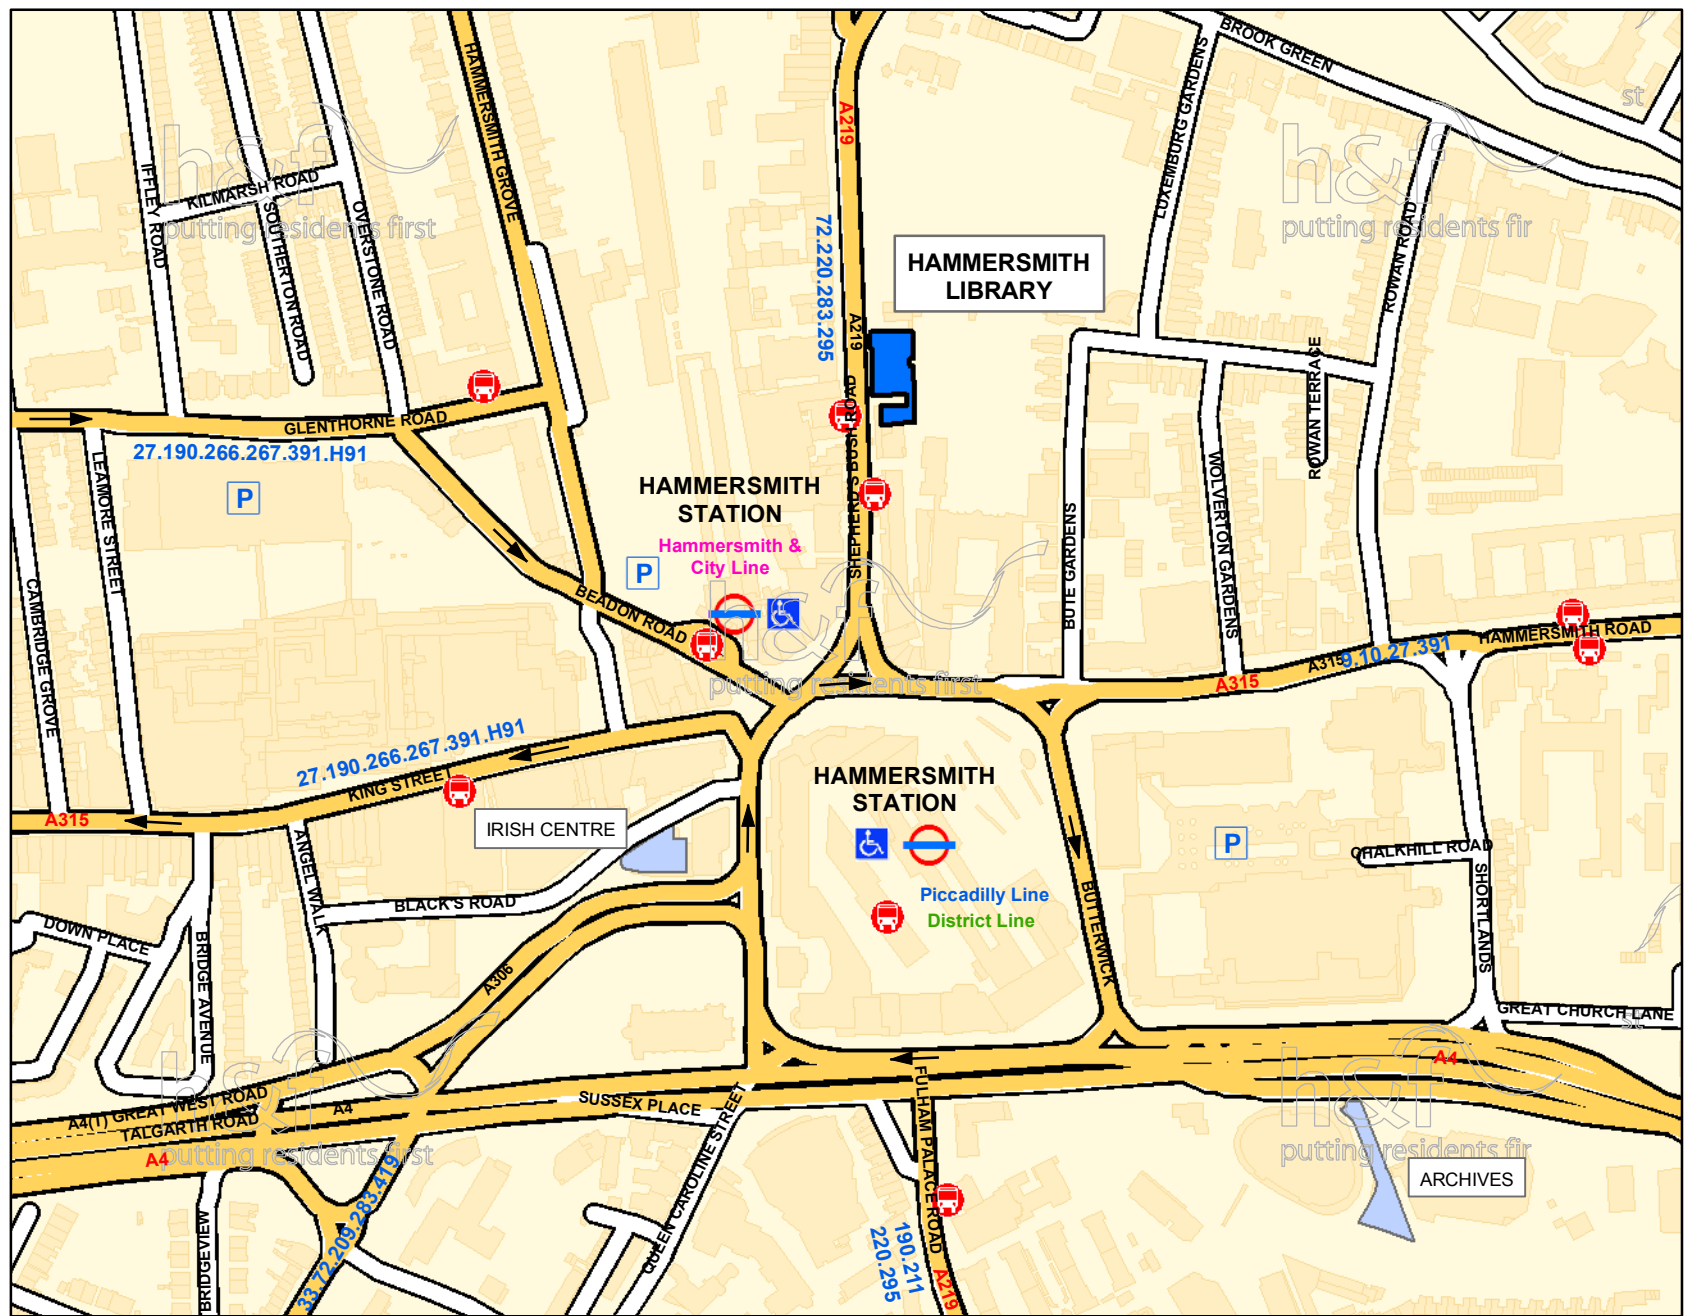

HAMMERSMITH LIBRARY

CONTACT DETAILS

Address: Shepherds Bush Road
Hammersmith
W6 7AT

Opening Hours: Mon - Thu: 10.00am - 8.00pm
Fri - Sat: 10.00am - 5.00pm
Sun: 11.00am - 5.00pm

Tel: 0208 753 3823
0208 753 2400 (24hr)

Email: information@lbhf.gov.uk

Website: www.lbhf.gov.uk

TRAVEL DETAILS

Bus: 72, 220, 283, 295
via Shepherd's Bush Road

Tube: Hammersmith Station
(Piccadilly, District, & Hammersmith & City Lines)

Road: From North
Shepherd's Bush Road (A219)

From South
Fulham Palace Road (A219)

From West
Great West Road (A4)
Glenthorne Road (A315)

From East
Talgarth Road (A4)
Hammersmith Road (A315)

DISABILITY DETAILS

Arrival: No disabled parking available

Entrance: A ramp exists at front entrance
Push button to open doors

Internal: No lift access to first floor
Staff will bring material down
on request

Level access on ground floor only

Facilities: Wheelchair toilet facilities
Guide dogs welcome
Induction Loop

LEGEND

72.220.283.295

Bus Route

Bus Stop

Parking

Underground Station

Step-free Tube Station

1:4,008

© Crown copyright. All rights reserved. L. B.
HAMMERSMITH & FULHAM Licence No. LA100019223 2008.