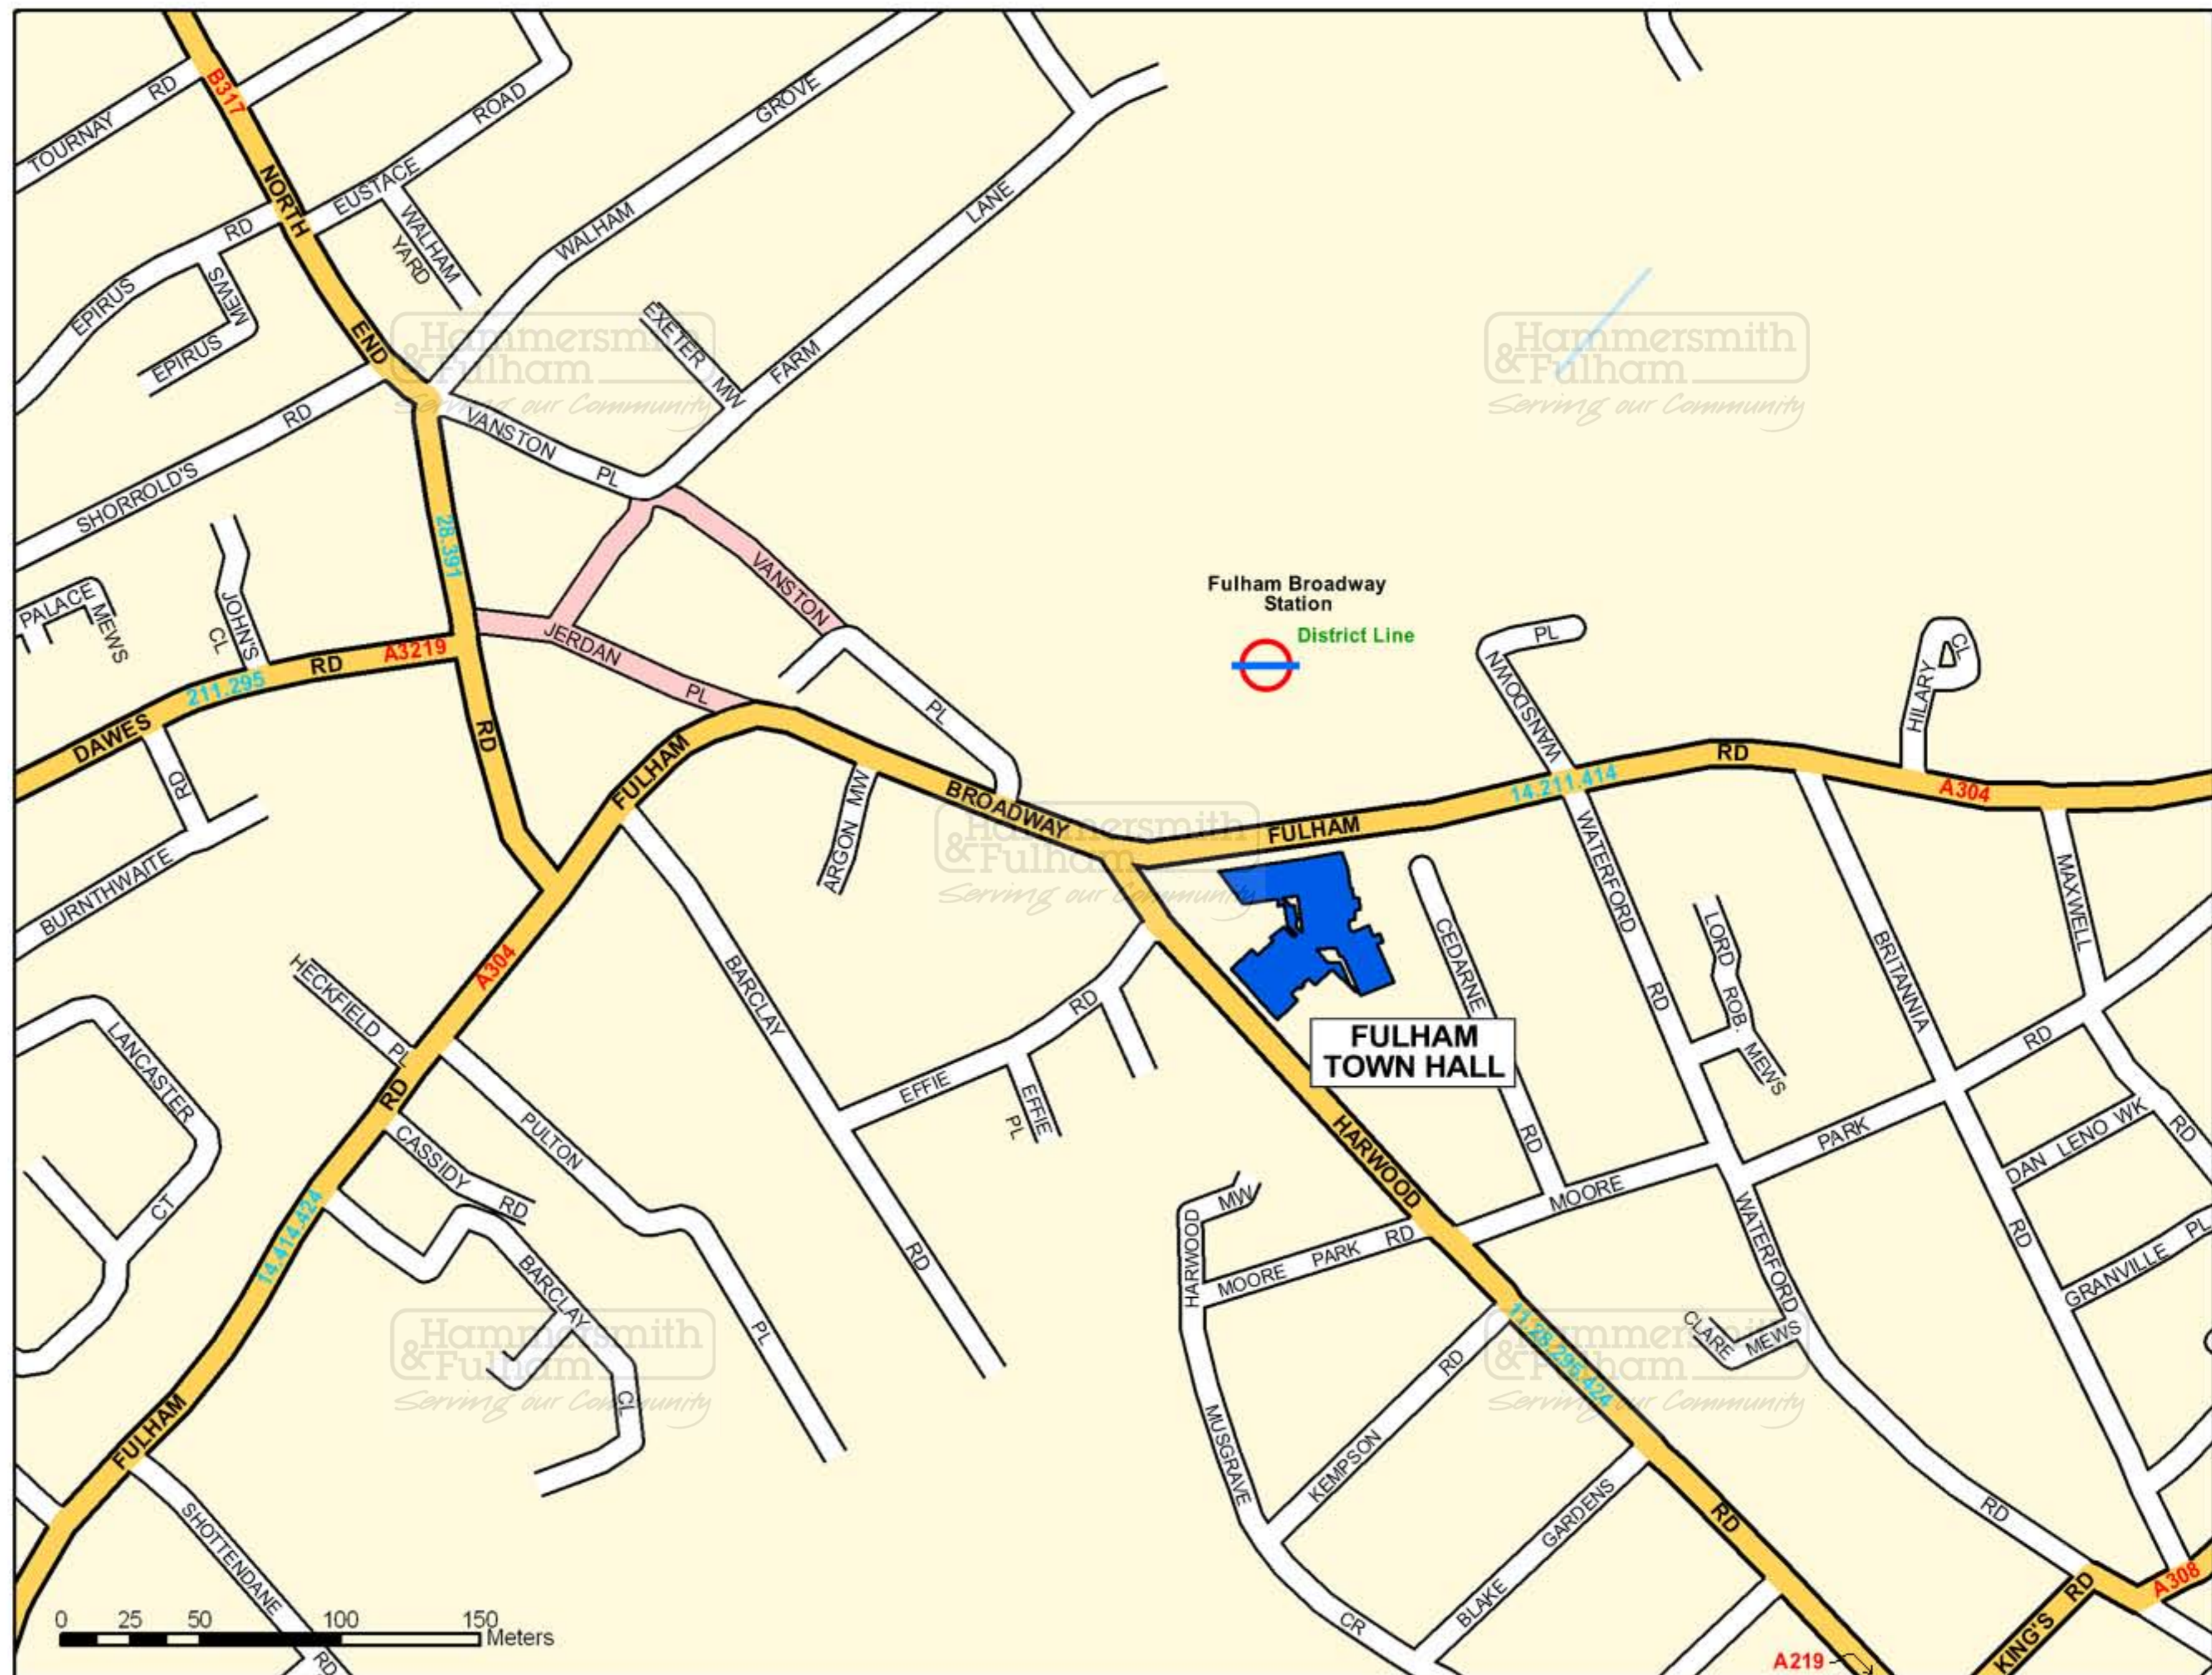

FULHAM TOWN HALL

CONTACT DETAILS

Address: Fulham Broadway,
Fulham, SW6 1ET

Tel: 020 8748 3020

Email: information@lbhf.gov.uk

Website: www.lbhf.gov.uk

TRAVEL DETAILS

Bus: 14, 28, 211, 295, 414, 424
via Fulham & Harwood Roads

Tube: Fulham Broadway Station
(across the road) District

Road: From North
North End Road (B317)

From South
Fulham Road (A304)/
Putney High Street (A219)
Harwood Road/Wandsworth
Bridge Road (A217)

From West
Dawes Road (A3219)

From East
Fulham Road (A304)
King's Road (A308/A3217)

DISABILITY DETAILS

Arrival: Disabled parking on Fulham Rd

Entrance: A ramp exists at front entrance

Internal: Level access on ground floor only

Assistance may be required to
open security coded doors

Facilities: Wheelchair toilet facilities
Guide dogs welcome
Induction Loops

LEGEND

190.211.220.295 Bus Route

Underground Station

4-Nov-2004

Hammersmith & Fulham
Serving our Community

© Crown Copyright LBHF Lic. No LA086398 2004
Map based upon OS data with permission from OS