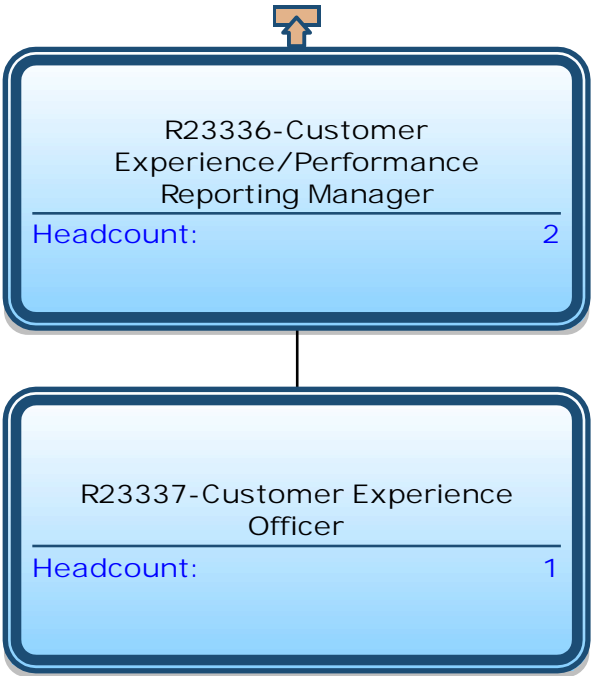

Resident Services Department

Structure Charts as at September 2011

Resident Services Department

Structure Charts as at September 2011

Resident Services Department
Structure Charts as at September 2011

Resident Services Department
Structure Charts as at September 2011

Resident Services Department

Structure Charts as at September 2011

Resident Services Department

Structure Charts as at September 2011

Resident Services Department
Structure Charts as at September 2011

Resident Services Department