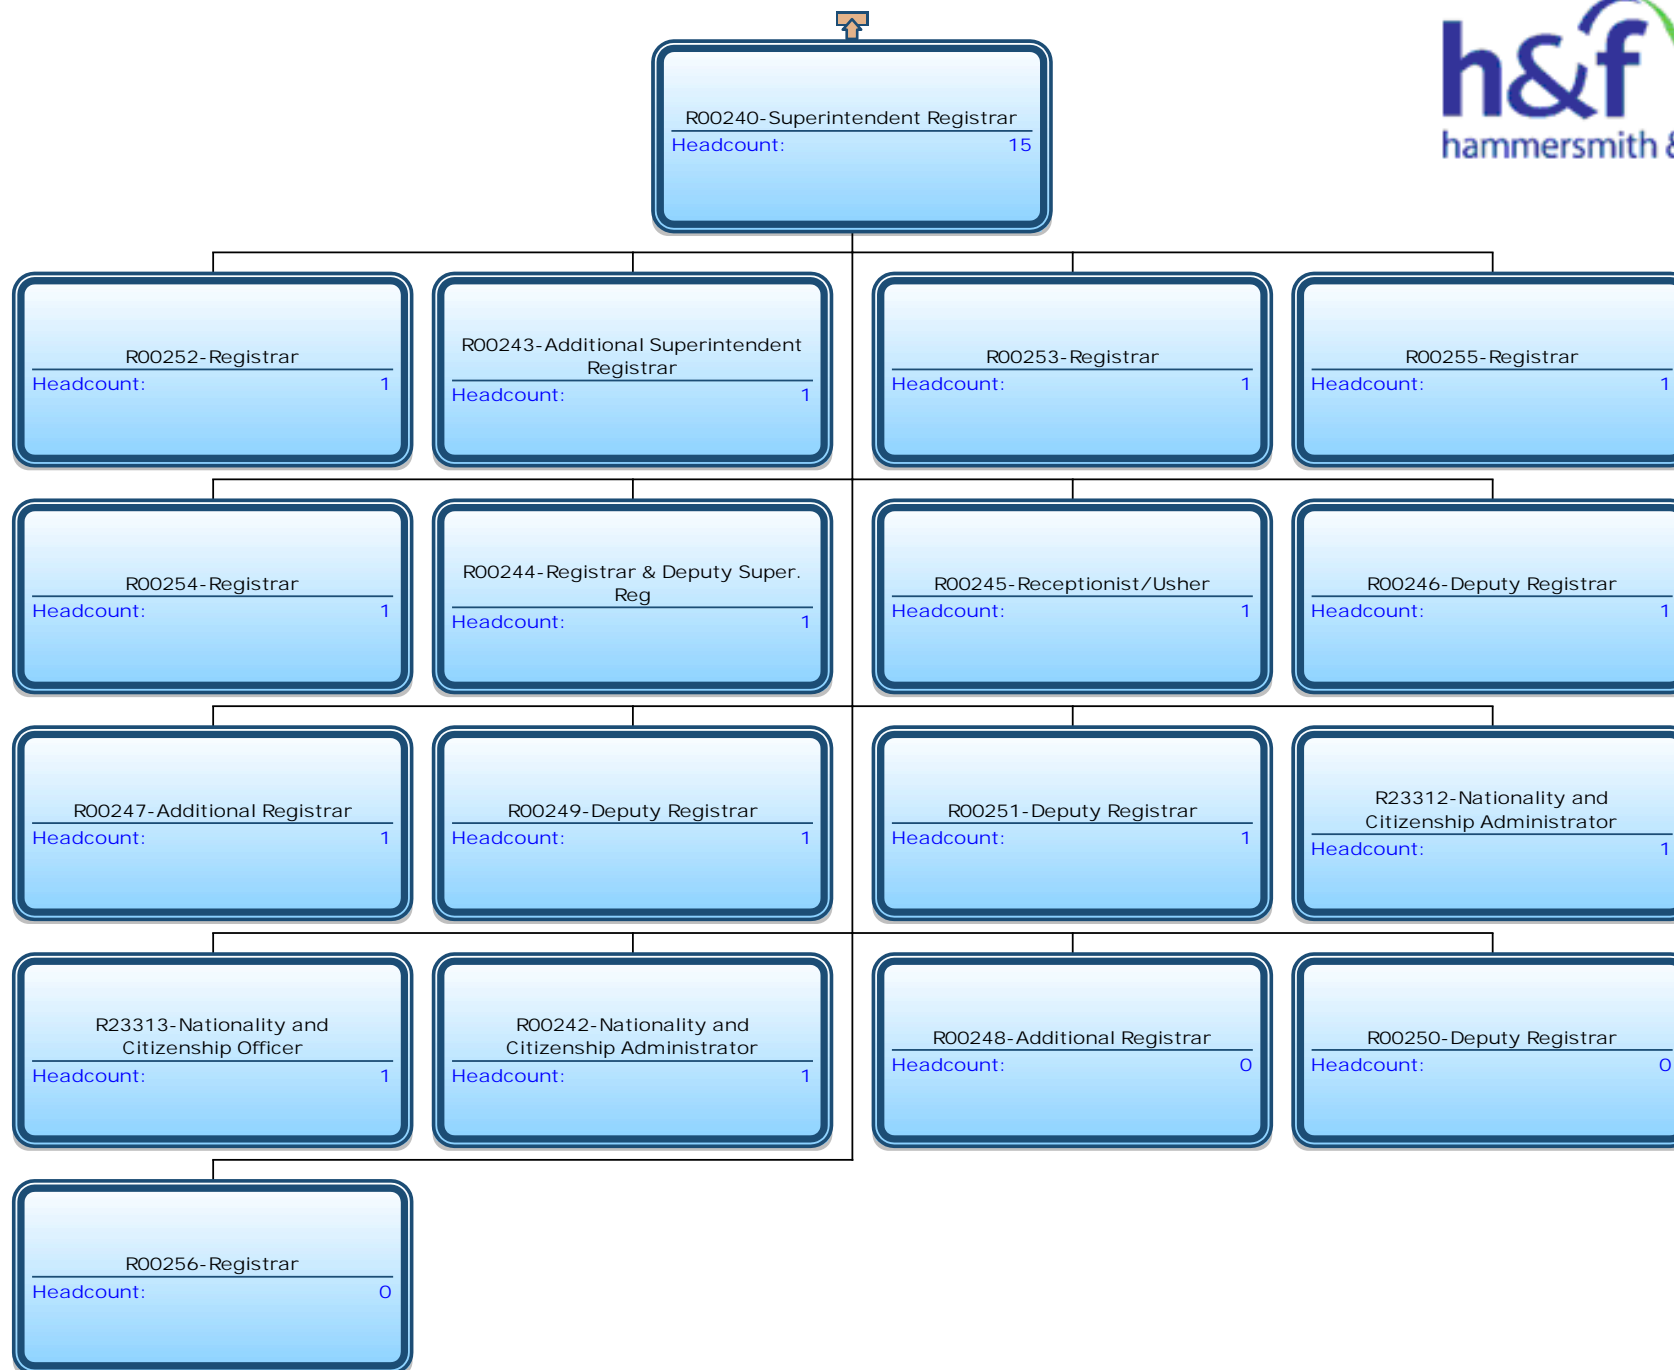

Resident Services Department

Structure Charts as at September 2011

Resident Services Department
Structure Charts as at September 2011

Resident Services Department

Structure Charts as at September 2011

Resident Services Department

Structure Charts as at September 2011

Resident Services Department
Structure Charts as at September 2011

Resident Services Department
Structure Charts as at September 2011

Resident Services Department
Structure Charts as at September 2011

Resident Services Department

Structure Charts as at September 2011

Resident Services Department

Structure Charts as at September 2011

Resident Services Department
Structure Charts as at September 2011

Resident Services Department
Structure Charts as at September 2011