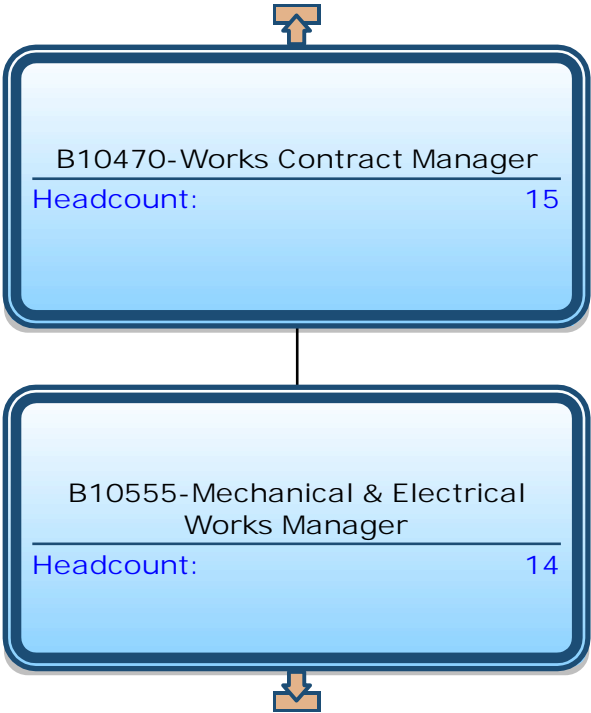

Environment Services Department

Structure Charts as at September 2011