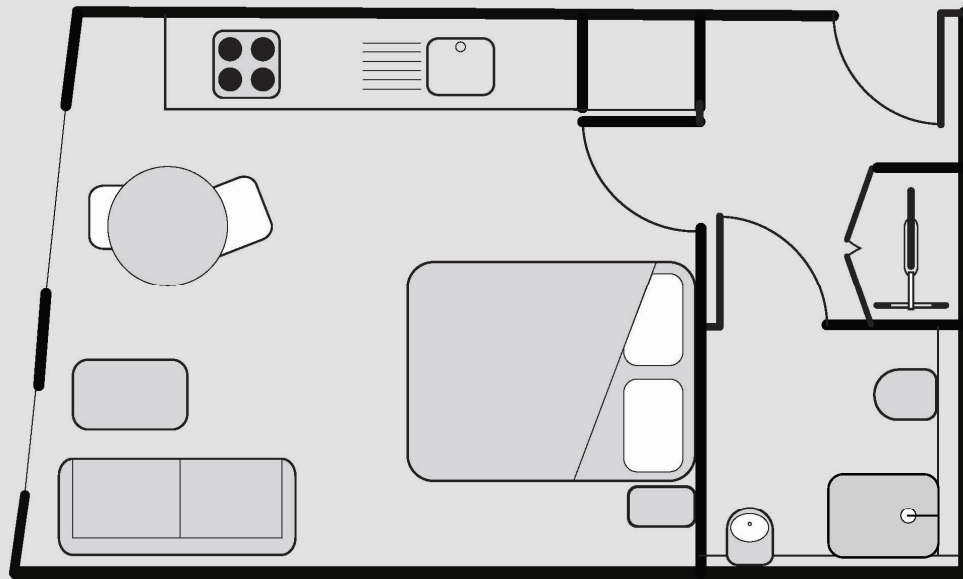

### Pocket W14

Studio floor plan  
27.2 sqm (293 sqft)

### Pocket W14

One bed floor plan  
41.5 sqm (446 sqft)