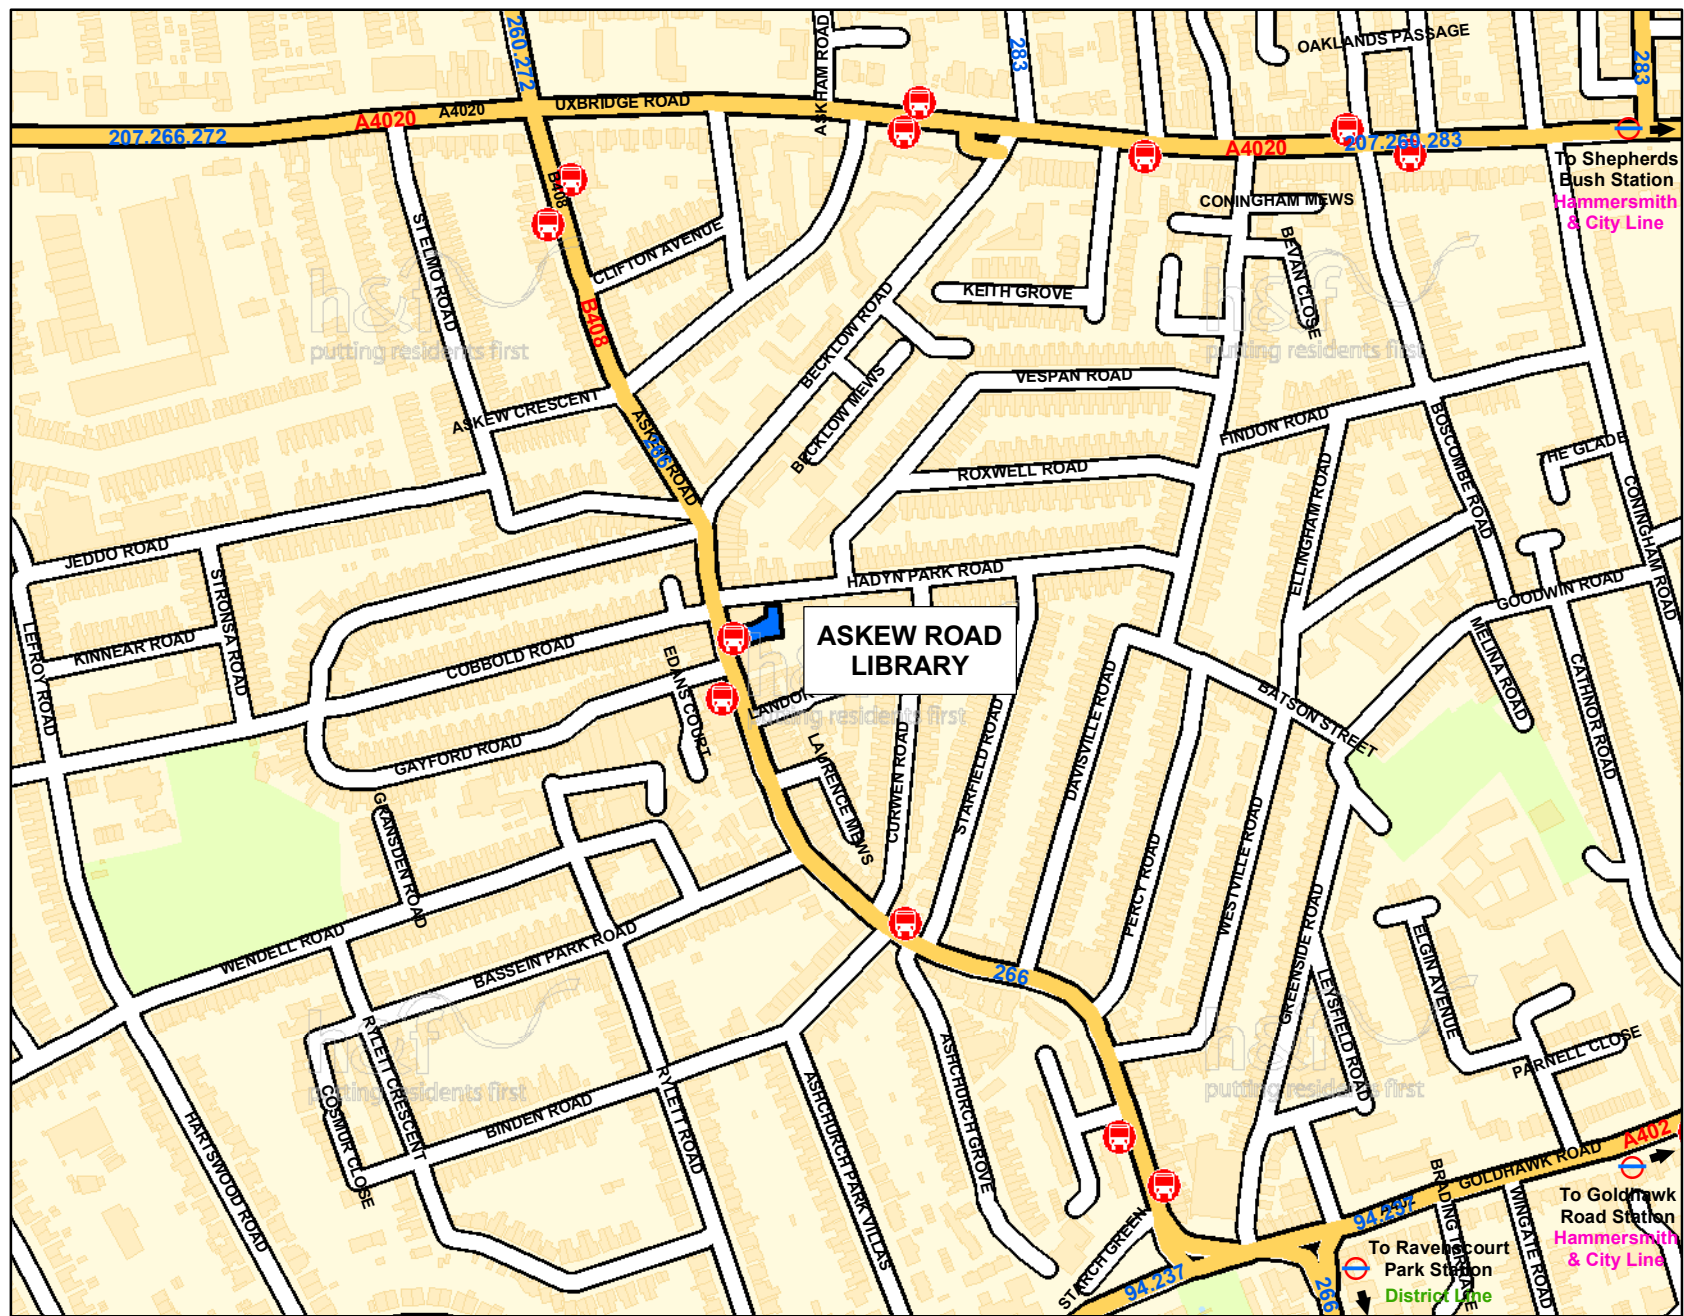

ASKEW ROAD LIBRARY

CONTACT DETAILS

Address: 87/91 Askew Road
London
W12 9AS

Opening Hours:
Mon: 10.00am - 5.00pm
Tue: 10.00am - 7.00pm
Wed: 10.00am - 5.00pm
Thu: 10.00am - 7.00pm
Fri: 10.00am - 5.00pm
Sat: 10.00am - 5.00pm
Sun: Closed

Tel: 0208 753 3863

Email: information@lbhf.gov.uk

Website: www.lbhf.gov.uk

TRAVEL DETAILS

Bus: 266 via Askew Road

Tube: Stamford Brook Station (District Line)

Goldhawk Road Station (Hammersmith & City Line)

Road: From North
Old Oak Common Road

From South
Paddenswick Road (B408)

From East
Goldhawk Road (A402) /
Uxbridge Road (A4020)

From West
Goldhawk Road (A402) /
Uxbridge Road (A4020)

DISABILITY DETAILS

Arrival: No disabled parking available

Entrance: Level access at entrance

Internal: Ground floor only

Level access throughout building

Facilities: Wheelchair toilet facilities
Guide dogs welcome
Induction loop

LEGEND

266

Bus Route

Bus Stop

Parking

Underground Station

Step-free Tube Station

1:5,000

© Crown copyright. All rights reserved. L. B. HAMMERSMITH & FULHAM Licence No. LA100019223 2008.