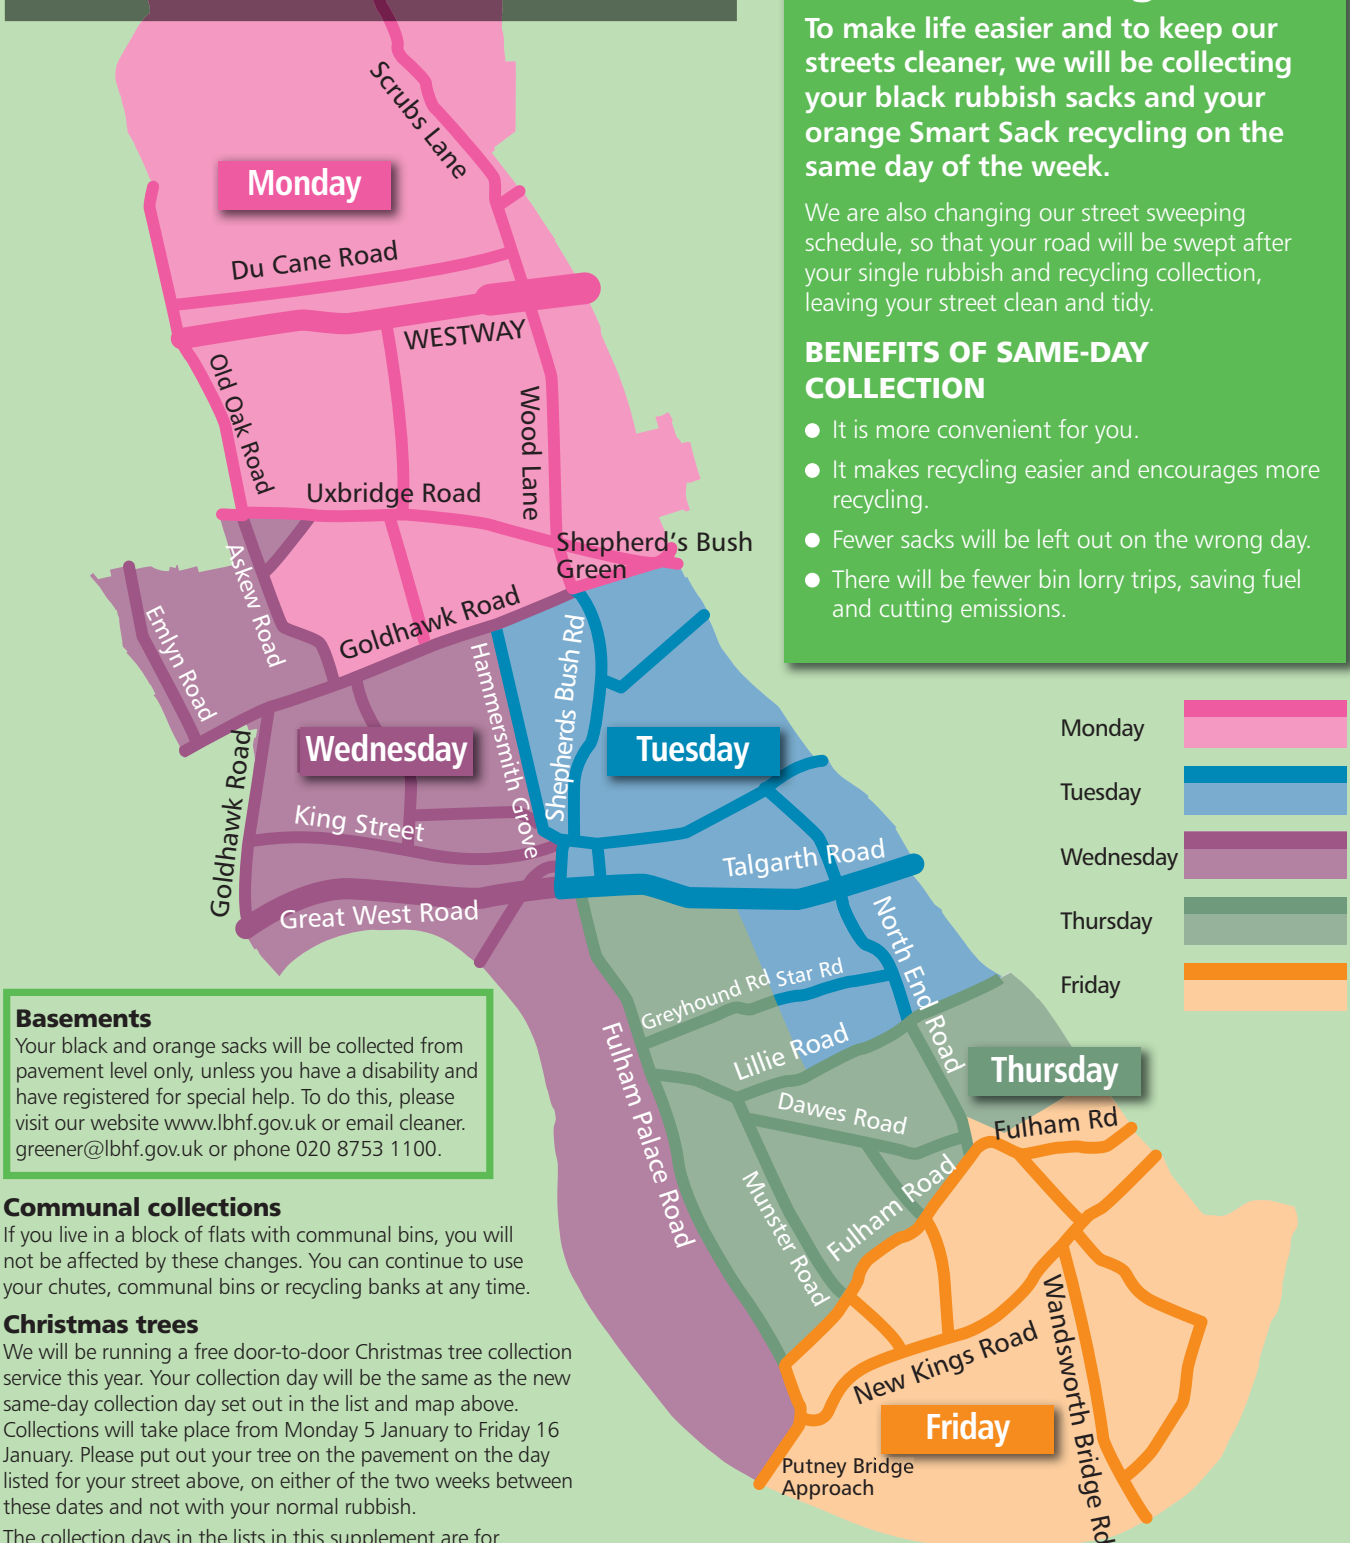

Domestic refuse collection zones

Easier, cleaner, greener

To make life easier and to keep our streets cleaner, we will be collecting your black rubbish sacks and your orange Smart Sack recycling on the same day of the week.