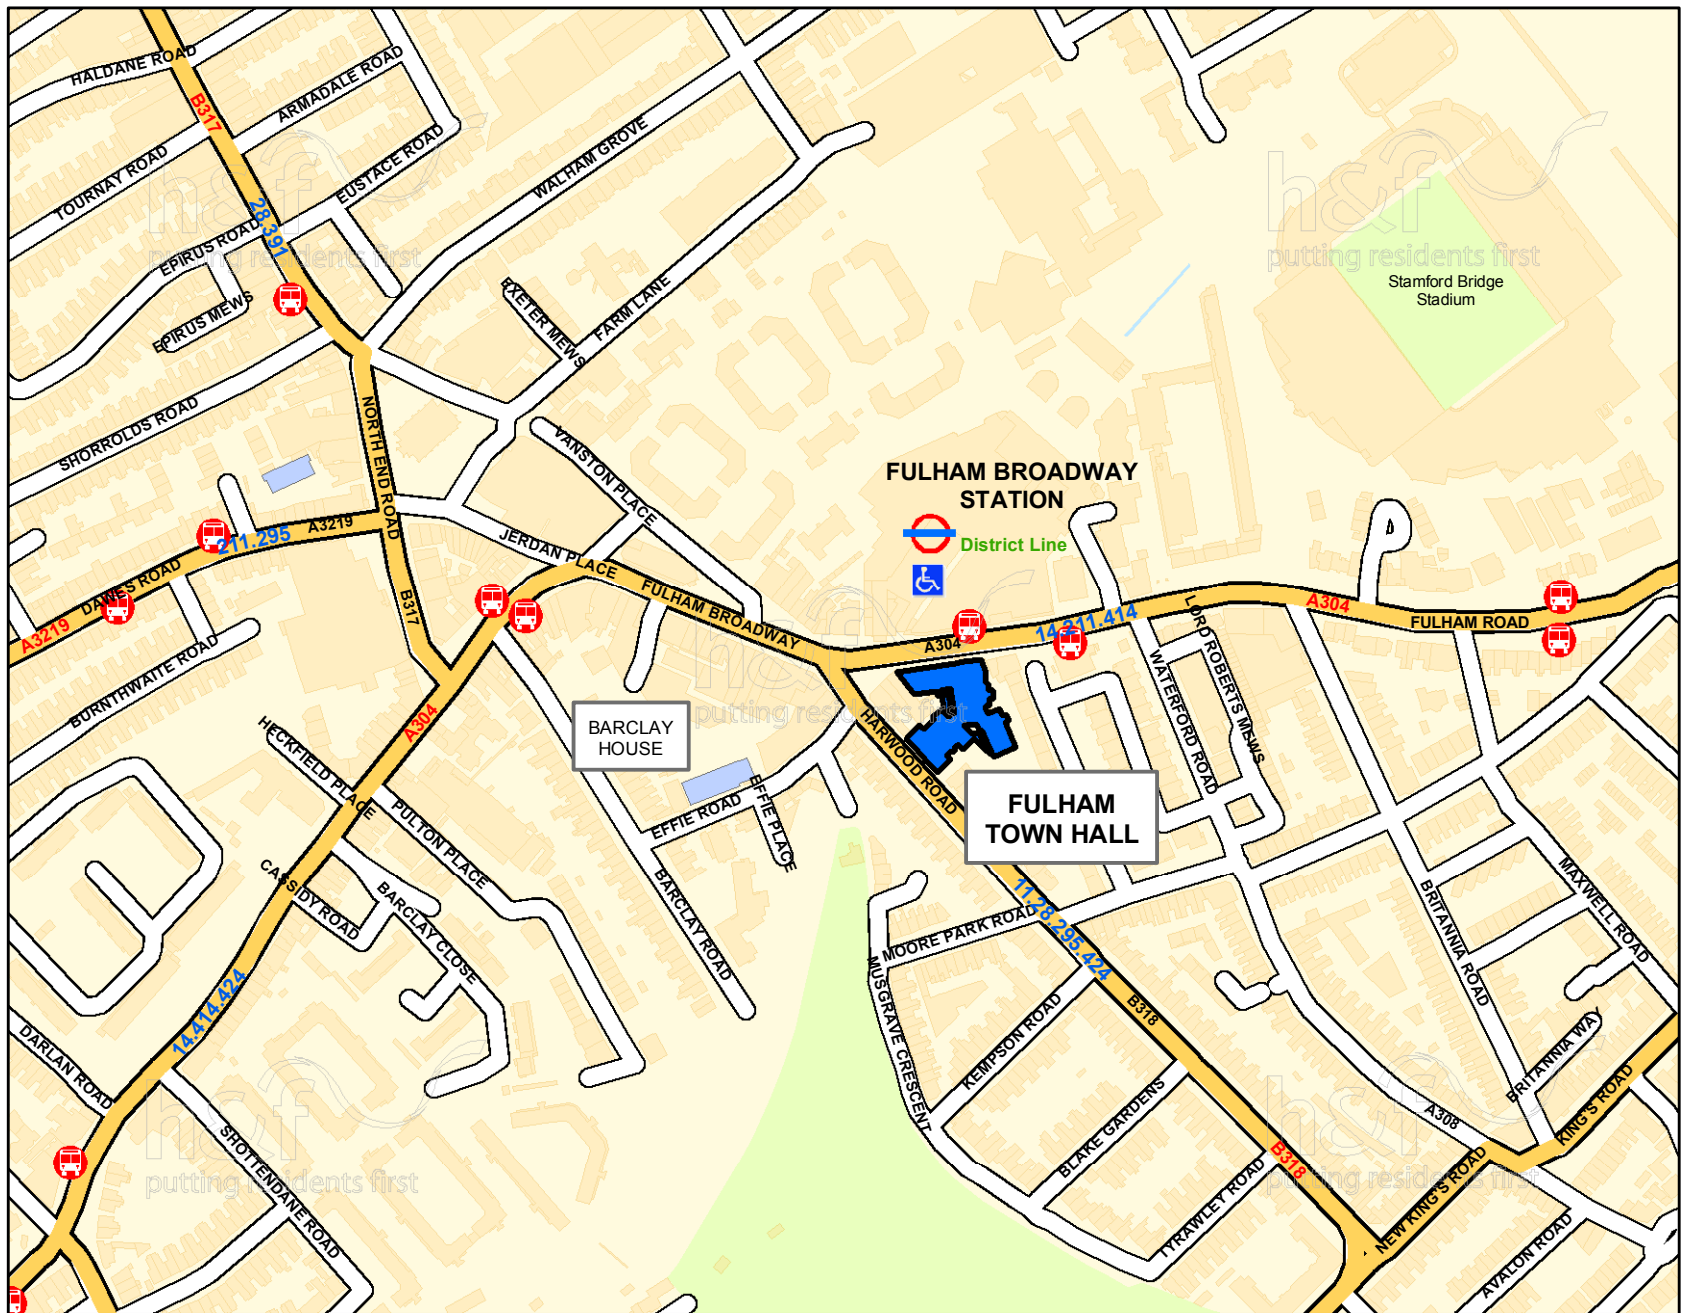

FULHAM TOWN HALL

CONTACT DETAILS

Address: Fulham Town Hall
Fulham Broadway
SW6 1ET

Opening Hours: 8.30am - 5.00pm
(Mon - Fri)

Tel: 020 8748 3020

Email: information@lbhf.gov.uk

Website: www.lbhf.gov.uk

TRAVEL DETAILS

Bus: 14, 28, 211, 295, 414, 424
via Fulham Road & Harwood Road

Tube: Fulham Broadway Station
(across the road) District Line

Road: From North
North End Road (B317)

From South
Fulham Road (A304)
Putney High Street (A219)
Harwood Road /
Wandsworth Bridge Road (A217)

From West
Dawes Road (A3219)

From East
Fulham Road (A304)
King's Road (A308/A3217)

DISABILITY DETAILS

Arrival: No disabled parking available

Entrance: Wheelchair access at front entrance

Internal: Level access on ground floor only

Assistance may be required to
open security coded doors

Facilities: Wheelchair Toilet Facilities
Guide dogs welcome
Induction Loops

LEGEND

72.220.283.295

Bus Route

Bus Stop

Parking

Underground Station

Step-free Tube Station

1:4,000

© Crown copyright. All rights reserved. L. B.
HAMMERSMITH & FULHAM Licence No. LA100019223 2007.