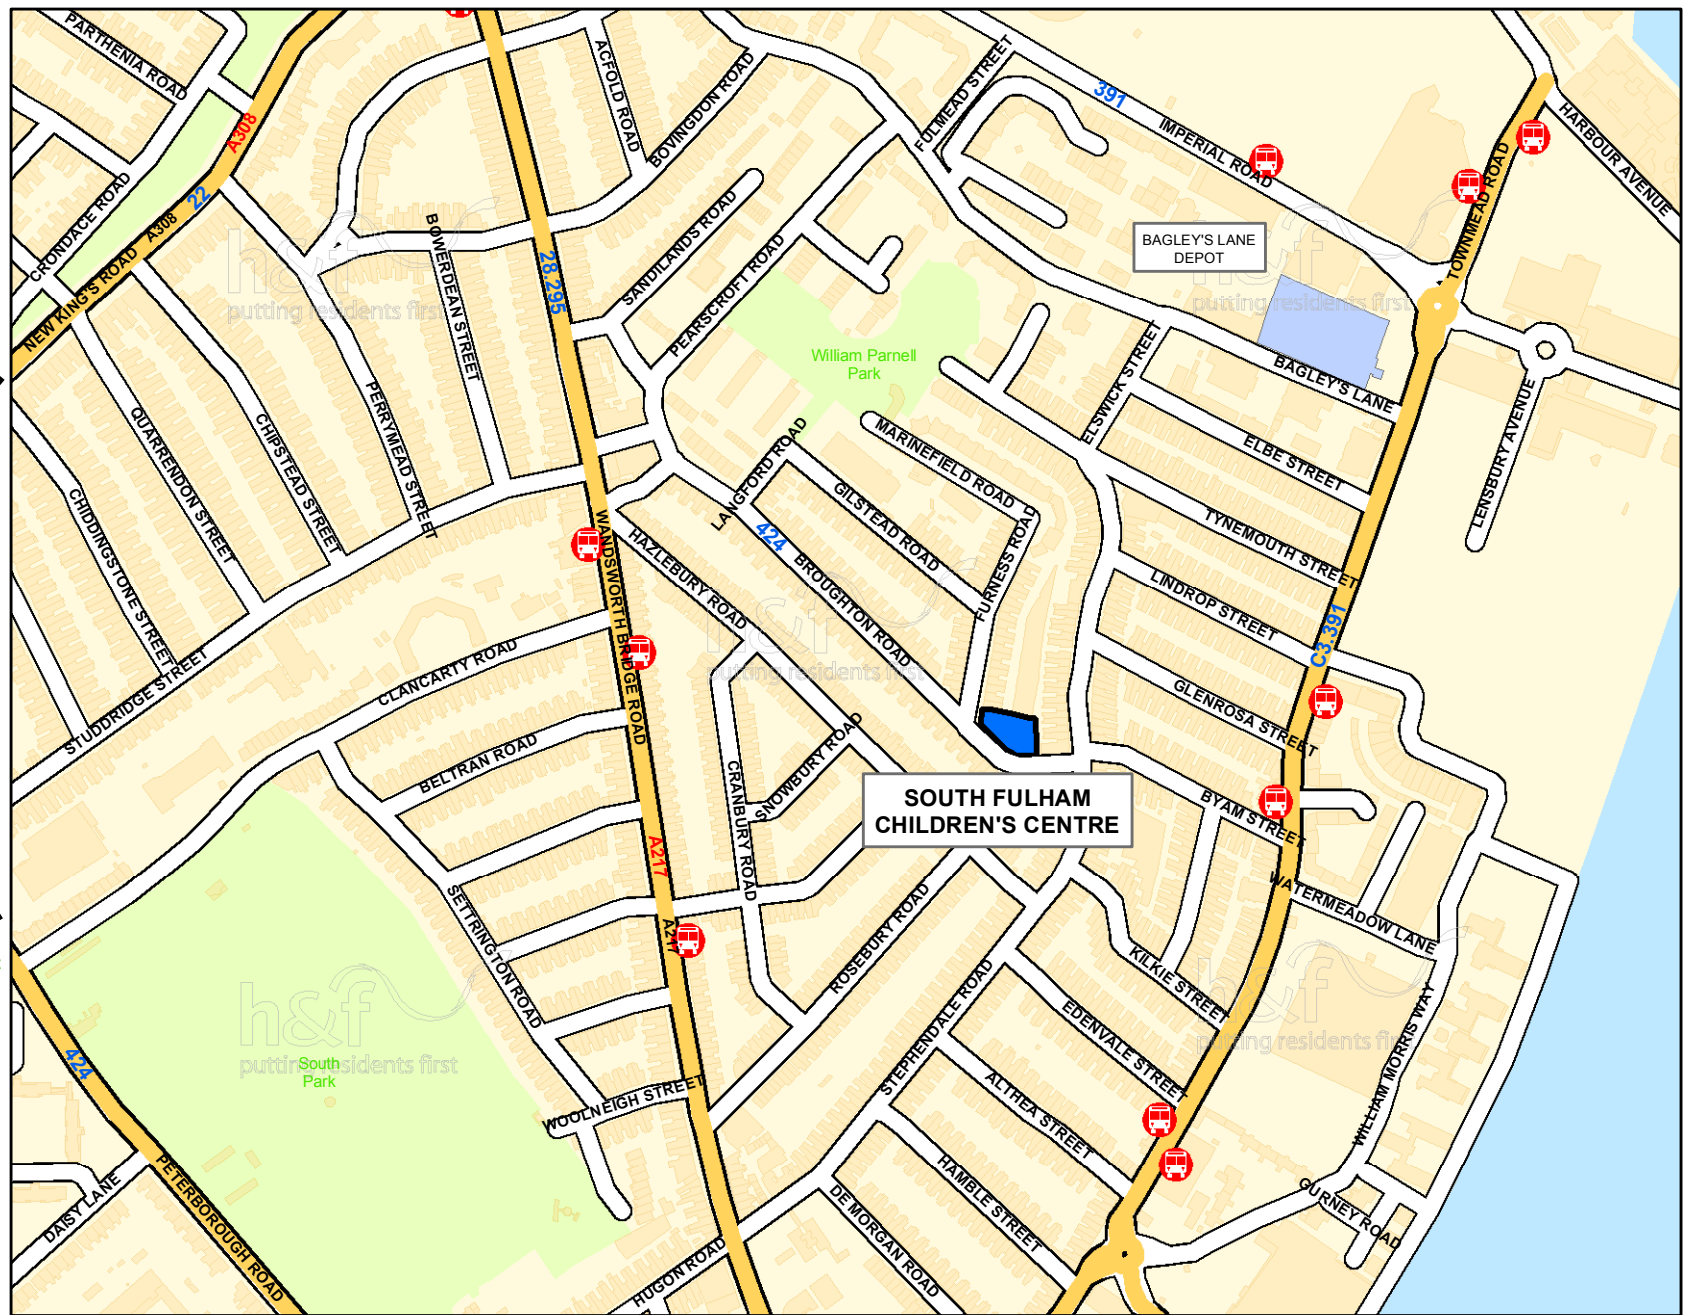

TRAVEL DETAILS

Bus: 28, 295, 424
via Wandsworth Bridge Road

391, C3
via Townmead Road

Tube: Parson's Green Station
(District Line) - 1 Mile

Road: From North
Wandsworth Bridge Road (A217)
From South
Wandsworth Bridge Road
(A217)

LEGEND

22.391.C3.424

Bus Route

Bus Stop

Parking

Underground Station

Step-free Tube Station