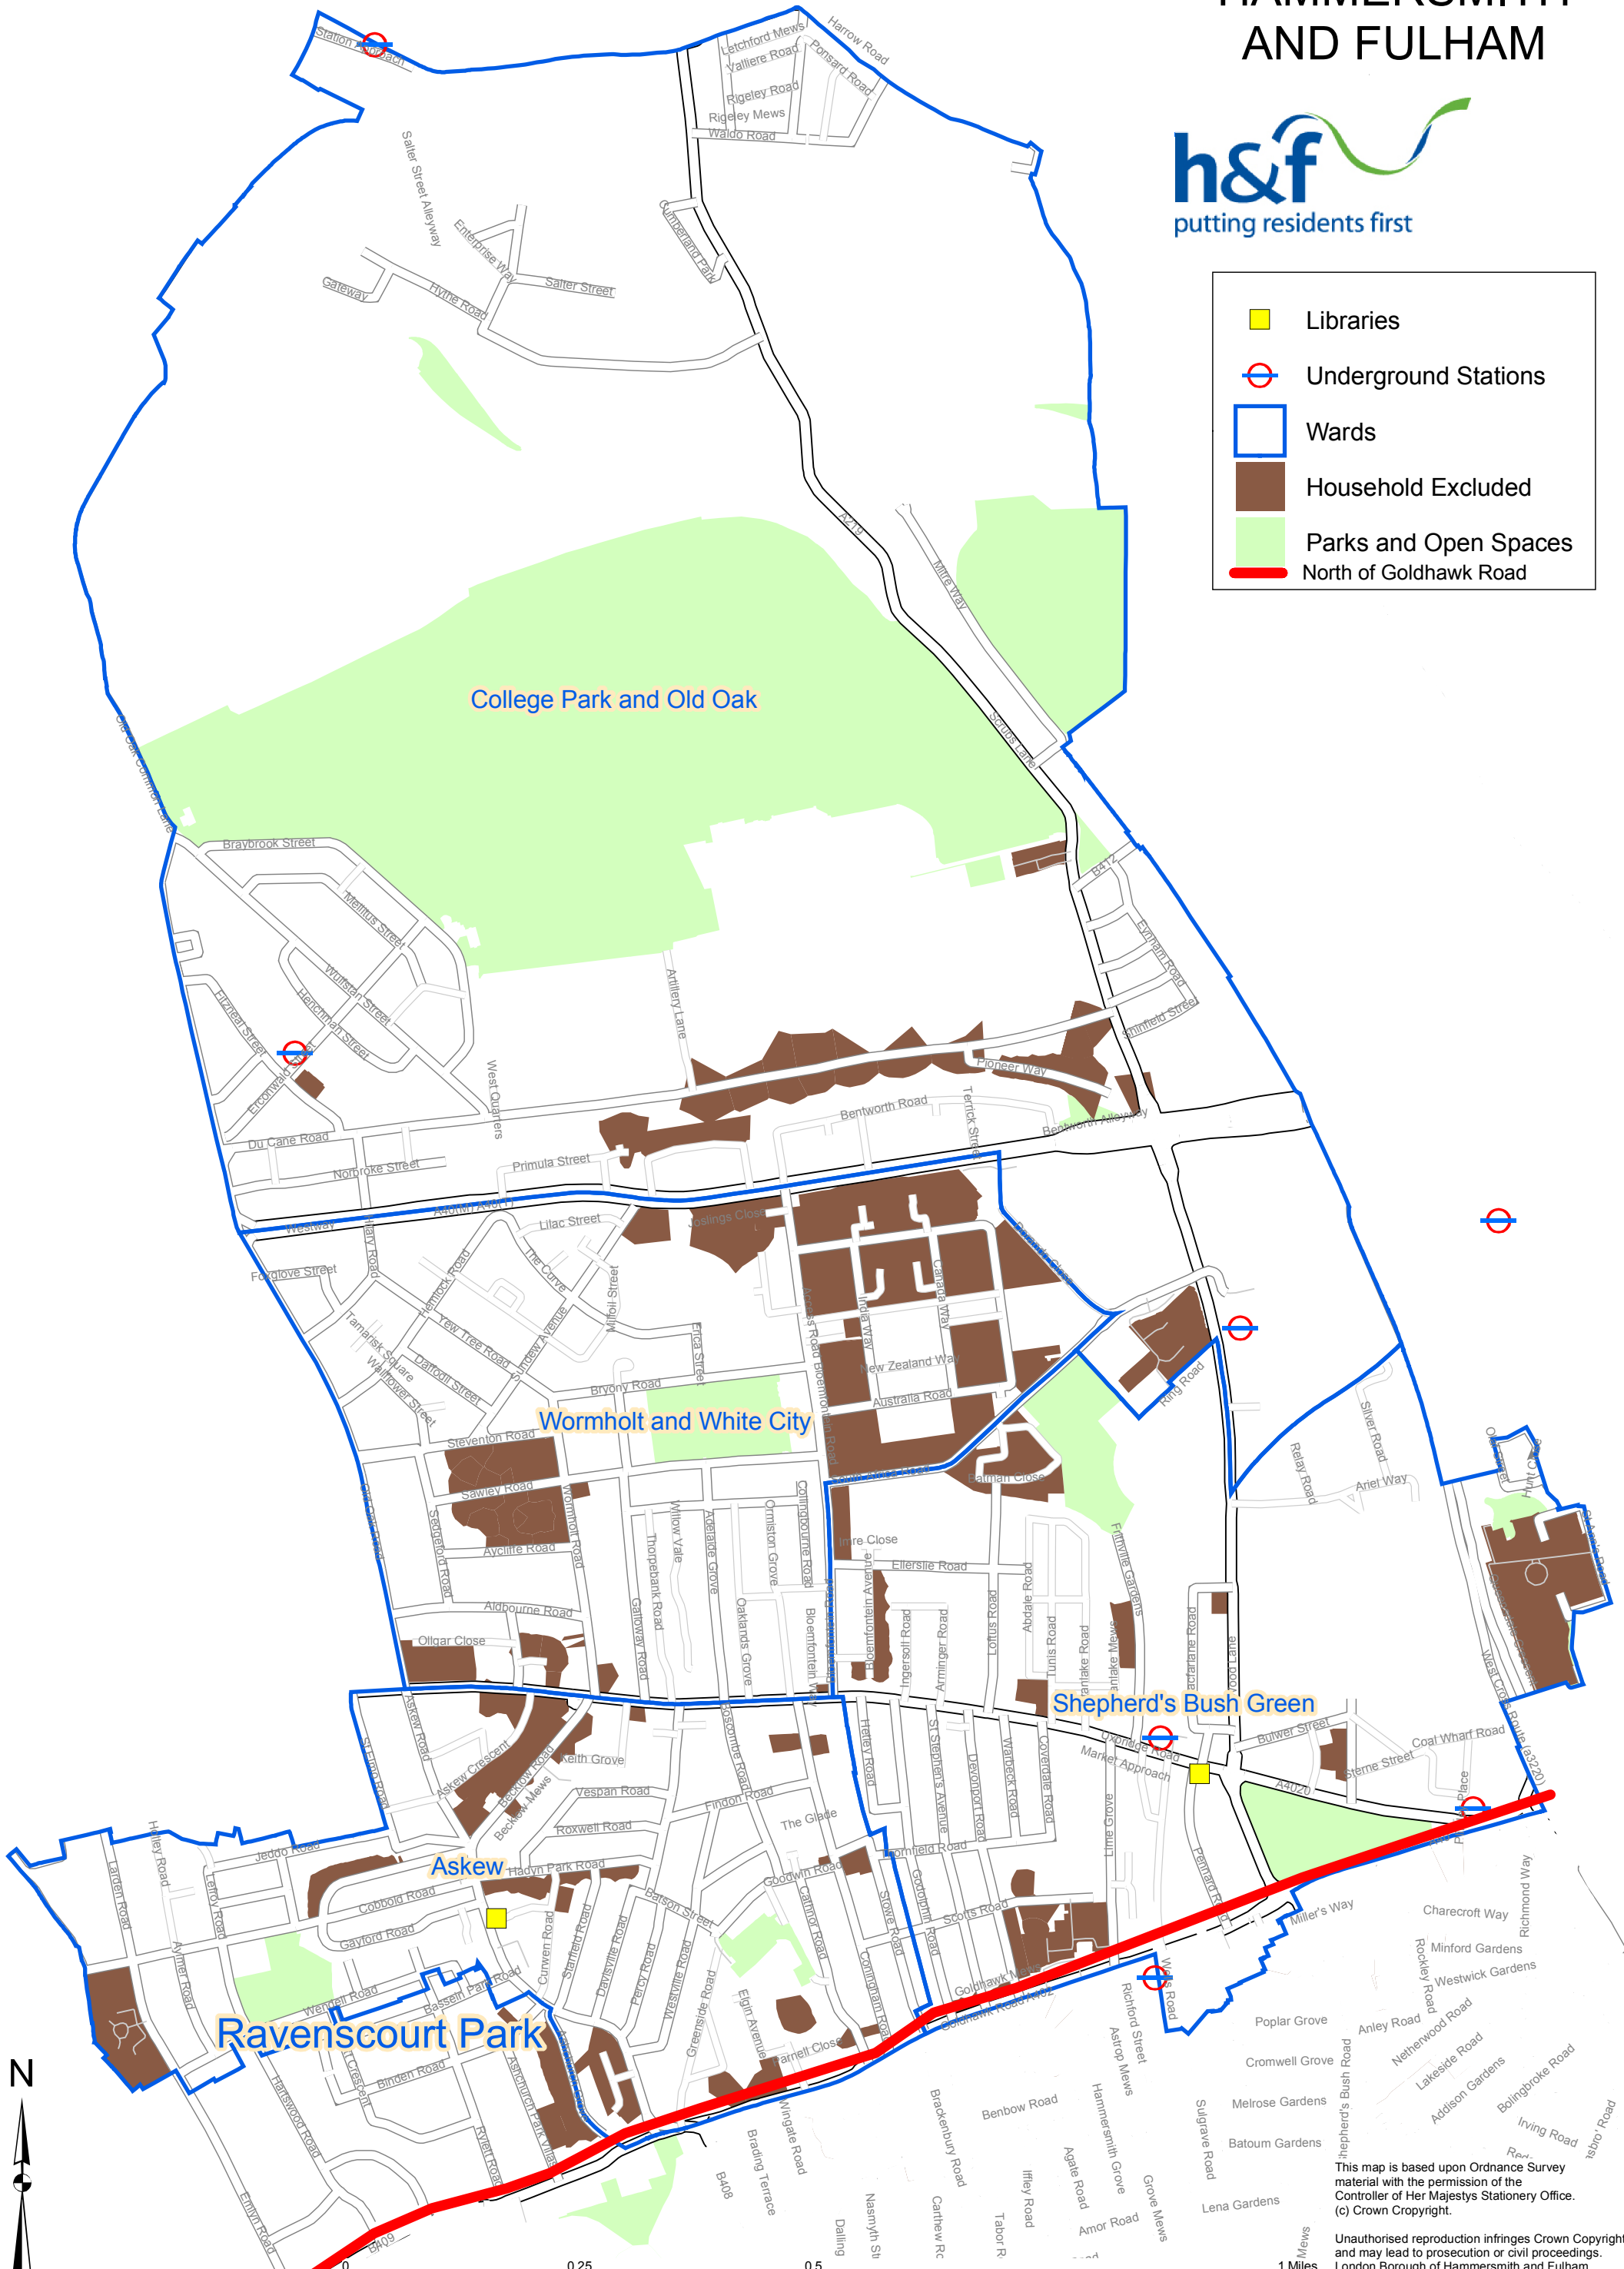

# Compulsory Recycling Pilot Area

# LONDON BOROUGH OF HAMMERSMITH AND FULHAM

- Libraries
- Underground Stations
- Wards
- Household Excluded
- Parks and Open Spaces
- North of Goldhawk Road

This map is based upon Ordnance Survey material with the permission of the Controller of Her Majesty's Stationery Office. (c) Crown Copyright.  
Unauthorised reproduction infringes Crown Copyright and may lead to prosecution or civil proceedings. London Borough of Hammersmith and Fulham. Licence Number: LA100019223 2007