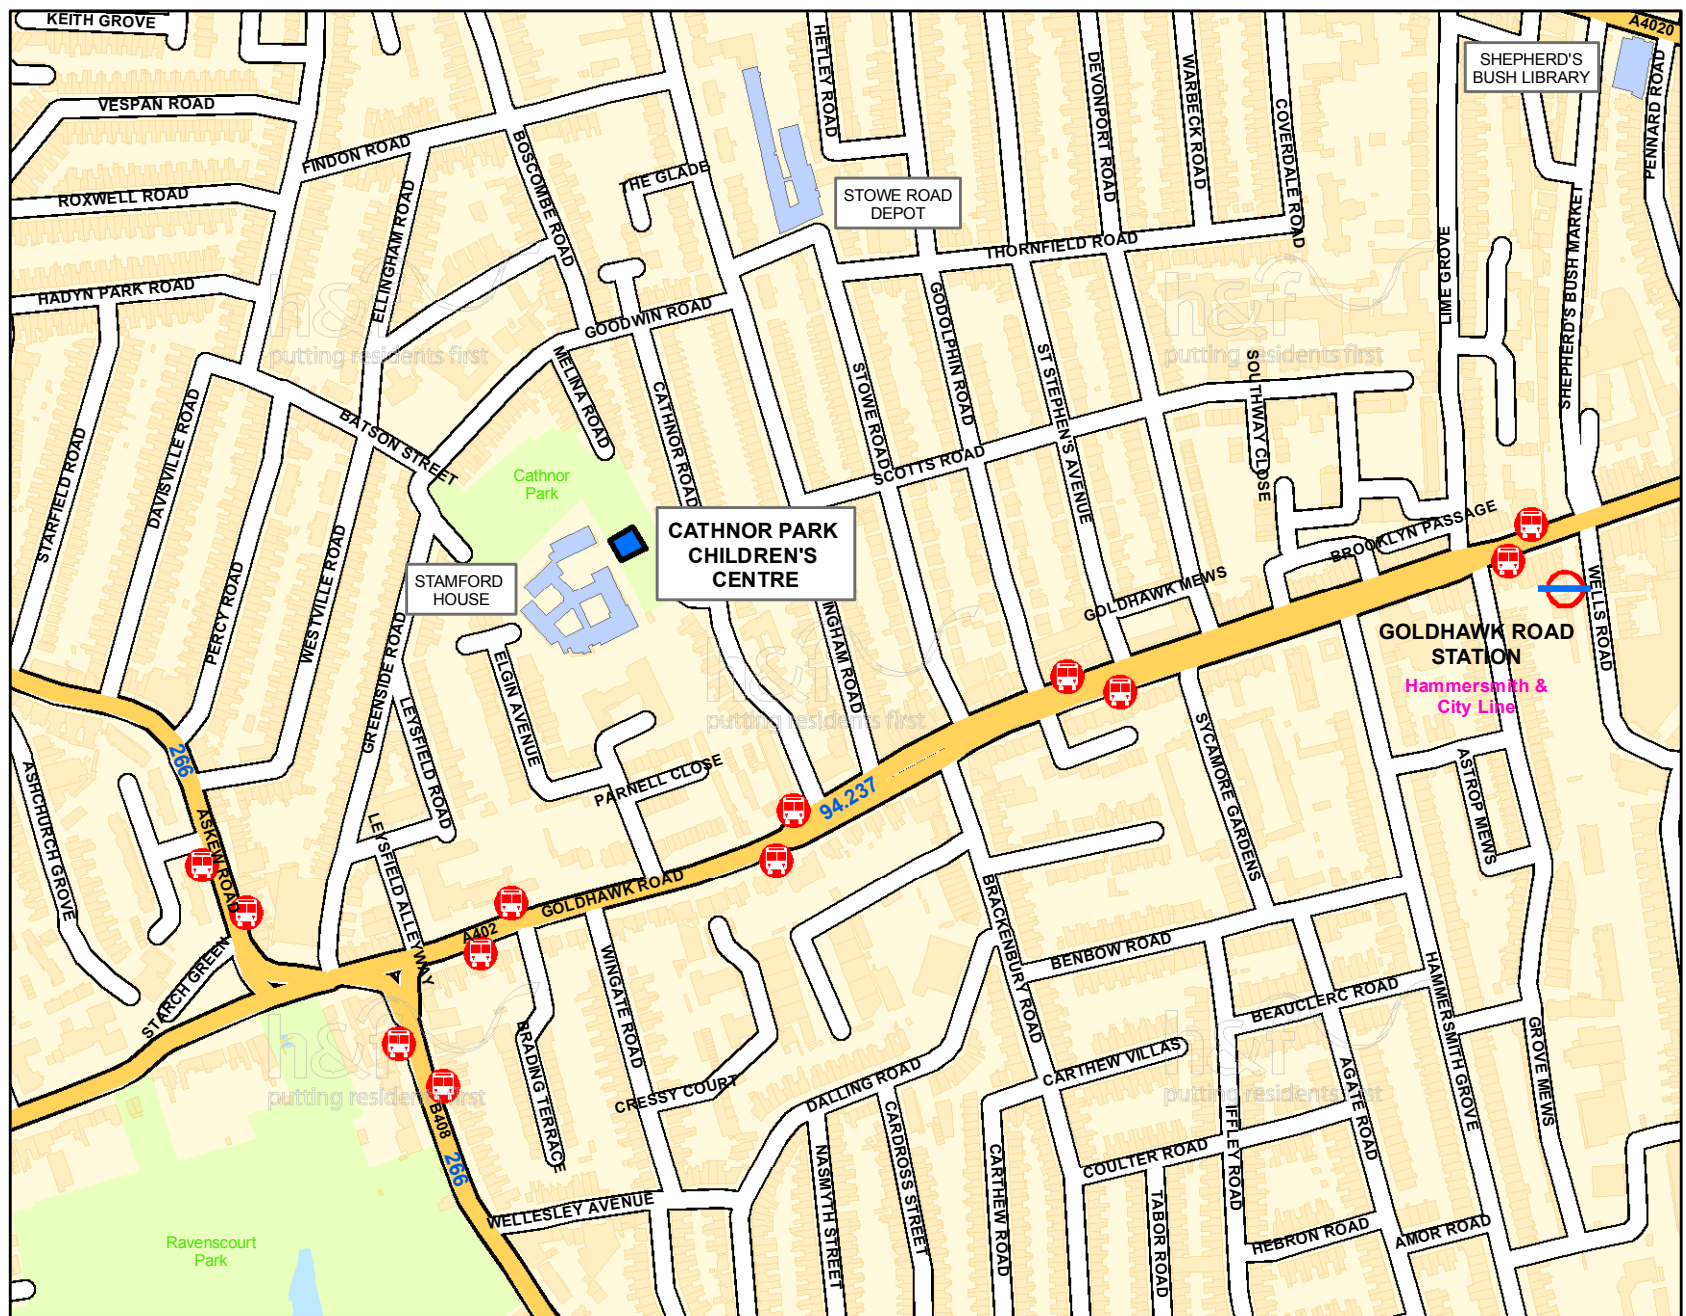

TRAVEL DETAILS

Bus: 94, 237
via Goldhawk Road
266
via Askew Road

Tube: Goldhawk Road Station (10 min walk)
Hammersmith & City
Ravenscourt Park (15 min walk)
District

Road: From North
Uxbridge Road (B4020)
From South
Paddenswick Road (A408)
From West
Goldhawk Road (A402)
From East
Goldhawk Road (A402)

LEGEND

72.220.283.295

Bus Route

Bus Stop

Parking

Underground Station

Step-free Tube Station

1:5,000