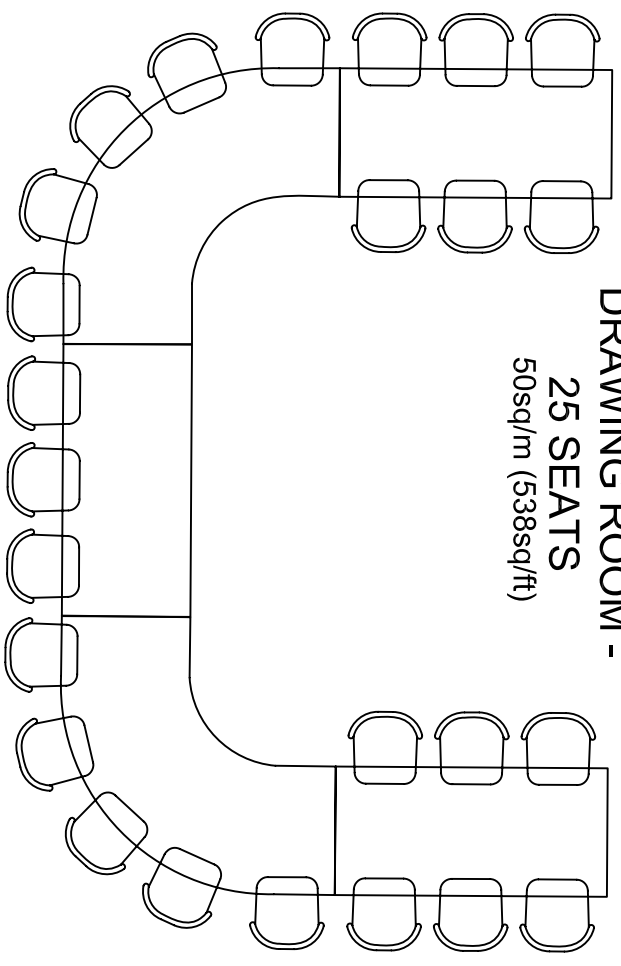

**BISHOP TERRICK'S
DRAWING ROOM -
25 SEATS
50sq/m (538sq/ft)**

**BISHOP TERRICK'S DINING
ROOM - 26 SEATS
38sq/m (409sq/ft)**