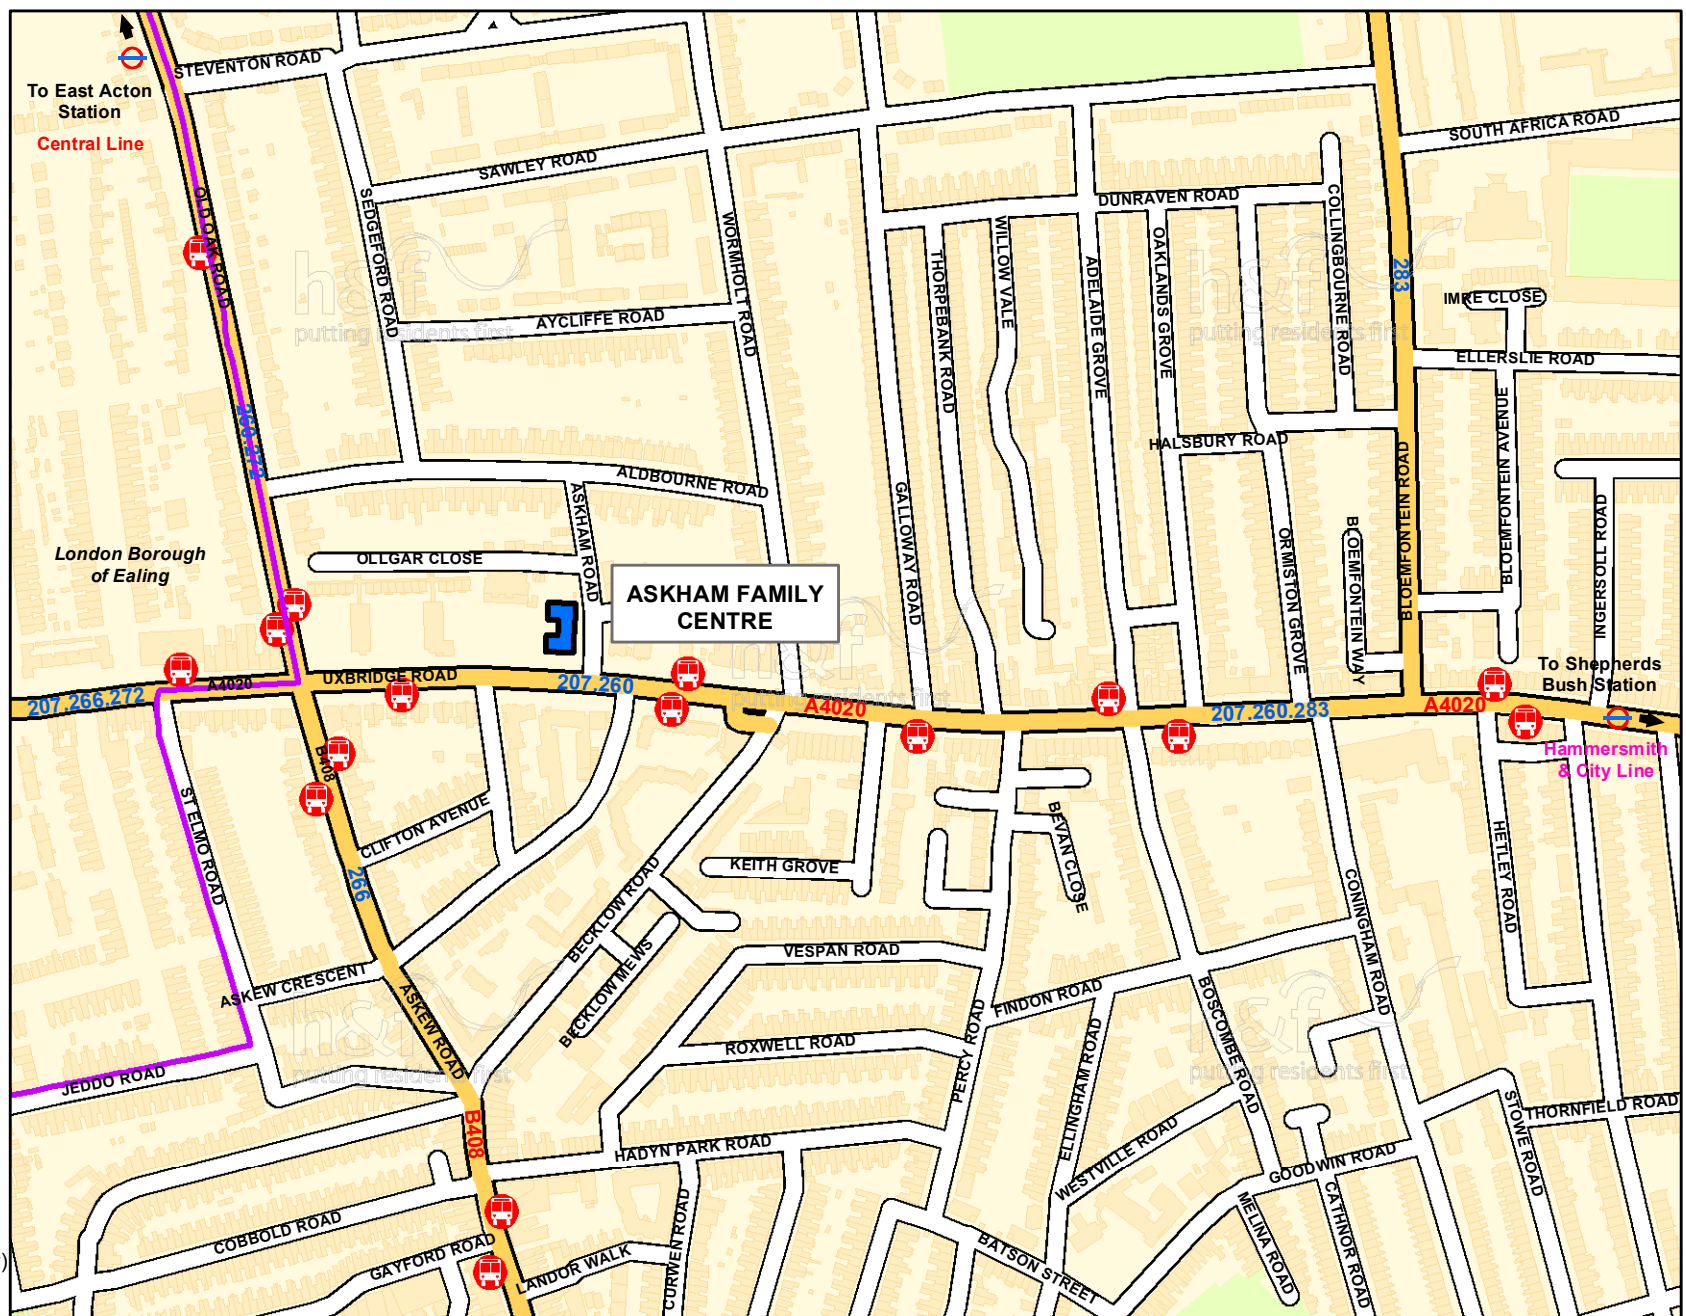

Bus: 207 & 260
via Uxbridge Road

Tube: Shepherds Bush Station (15 min walk)
Hammersmith & City
East Acton Station (15 min walk)
Central

Road: From North
Old Oak Lane (A4000)
From South
Askew Road (B408)
From West
Western Avenue (A40)
The Vale (A4020)
From East
Westway (A40)
Uxbridge Road (A4020)

LEGEND

- | | | | | | |
|---|---------------------|---|------------------------|---|------------------|
|  | Bus Route |  | Bus Stop |  | Parking |
|  | Underground Station |  | Step-free Tube Station |  | Borough Boundary |