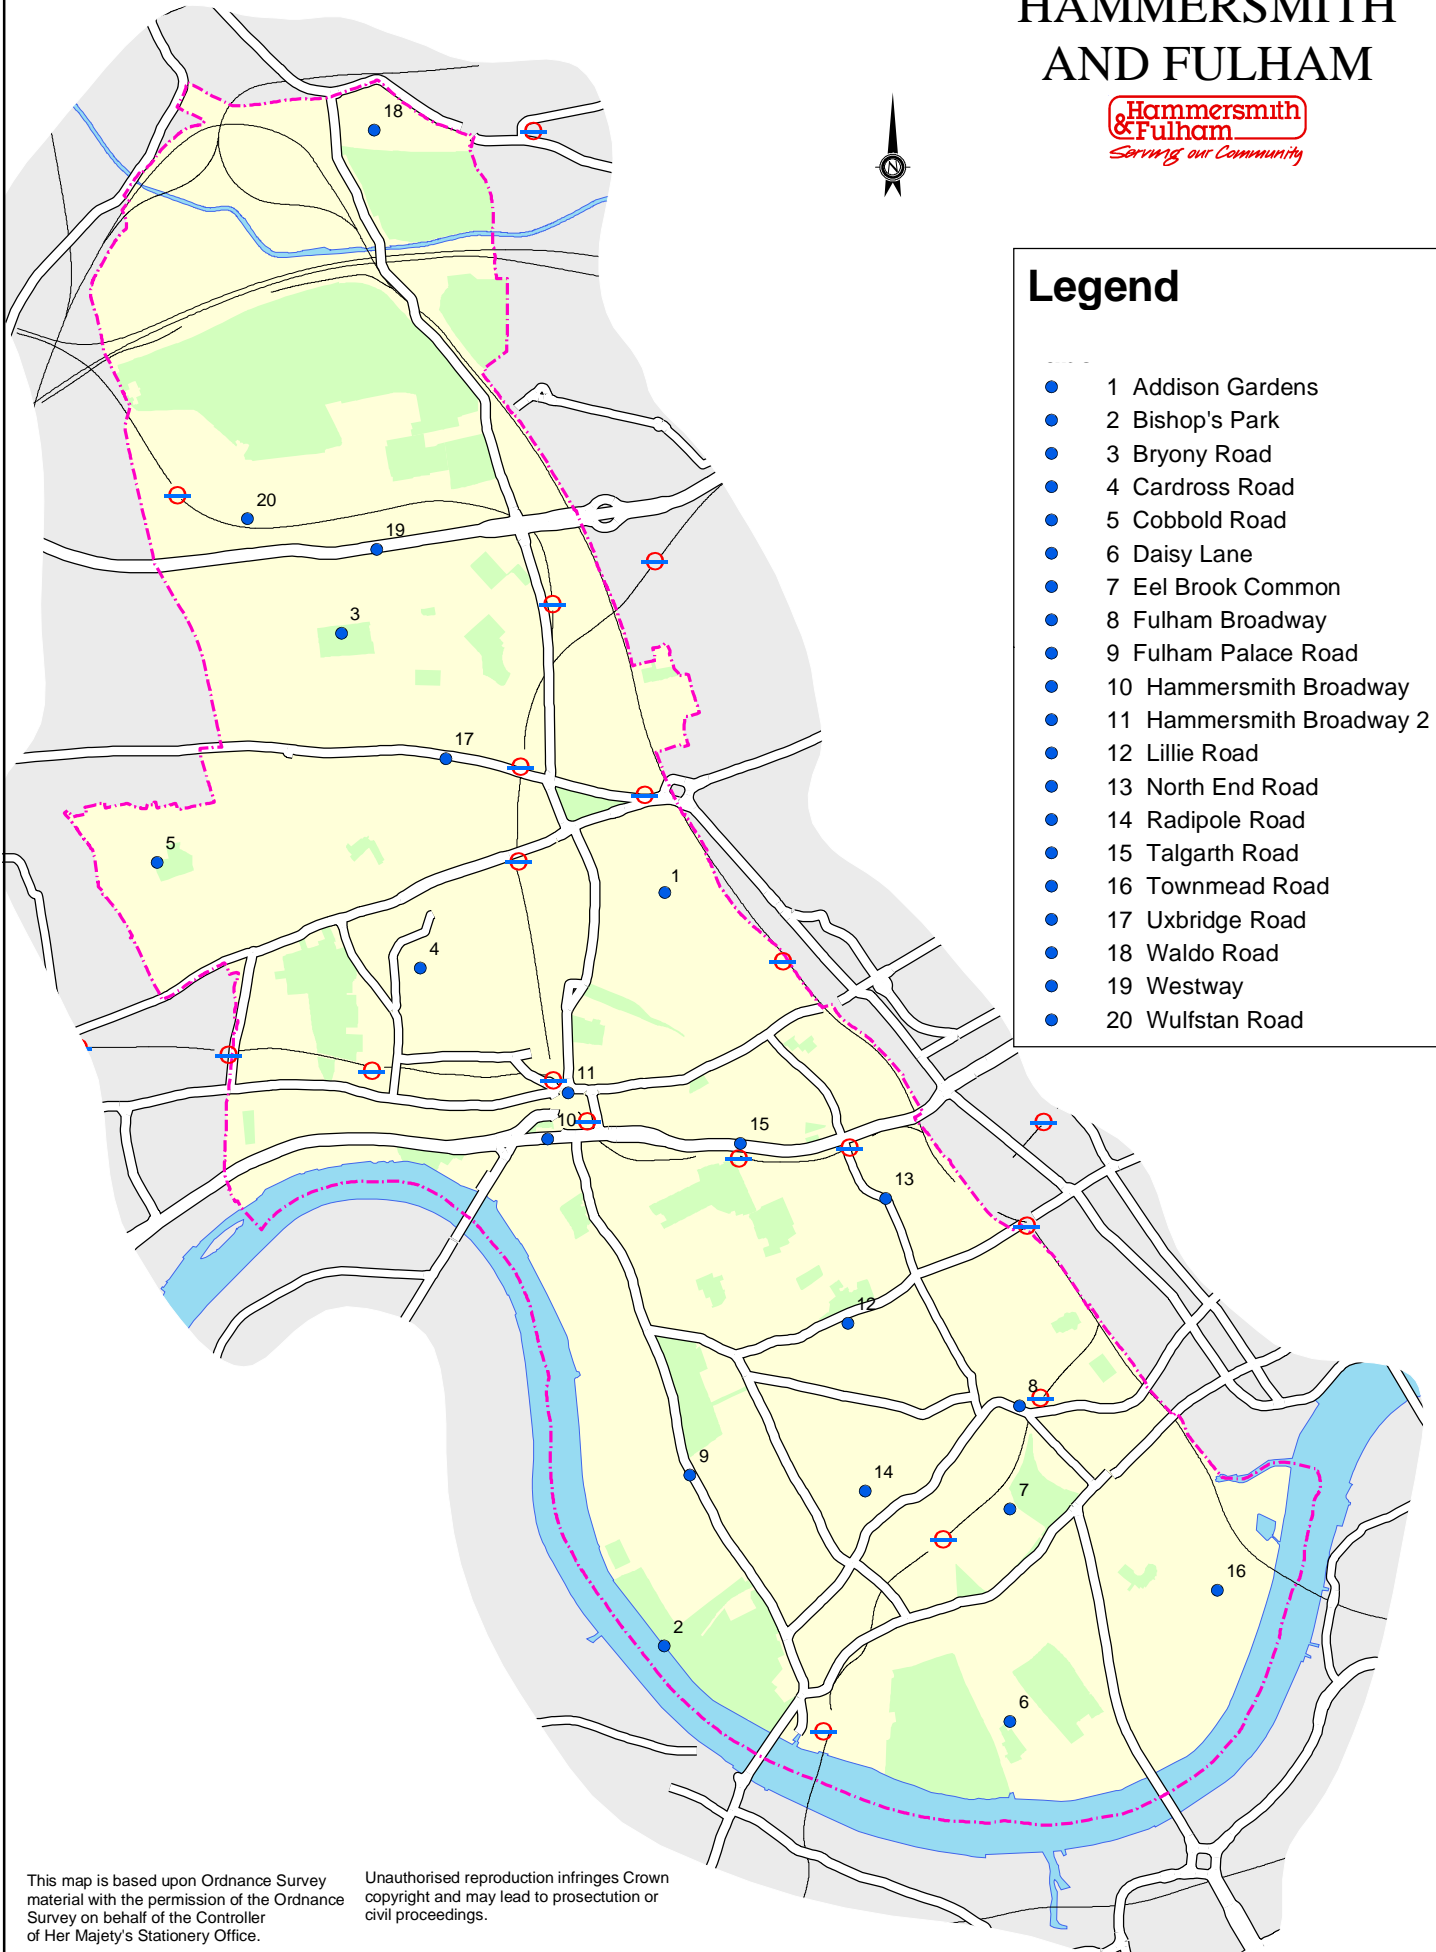

Air Quality Monitoring locations

LONDON BOROUGH OF HAMMERSMITH AND FULHAM

Legend

- 1 Addison Gardens
- 2 Bishop's Park
- 3 Bryony Road
- 4 Cardross Road
- 5 Cobbold Road
- 6 Daisy Lane
- 7 Eel Brook Common
- 8 Fulham Broadway
- 9 Fulham Palace Road
- 10 Hammersmith Broadway
- 11 Hammersmith Broadway 2
- 12 Lillie Road
- 13 North End Road
- 14 Radipole Road
- 15 Talgarth Road
- 16 Townmead Road
- 17 Uxbridge Road
- 18 Waldo Road
- 19 Westway
- 20 Wulfstan Road

This map is based upon Ordnance Survey material with the permission of the Ordnance Survey on behalf of the Controller of Her Majesty's Stationery Office.

Unauthorised reproduction infringes Crown copyright and may lead to prosecution or civil proceedings.