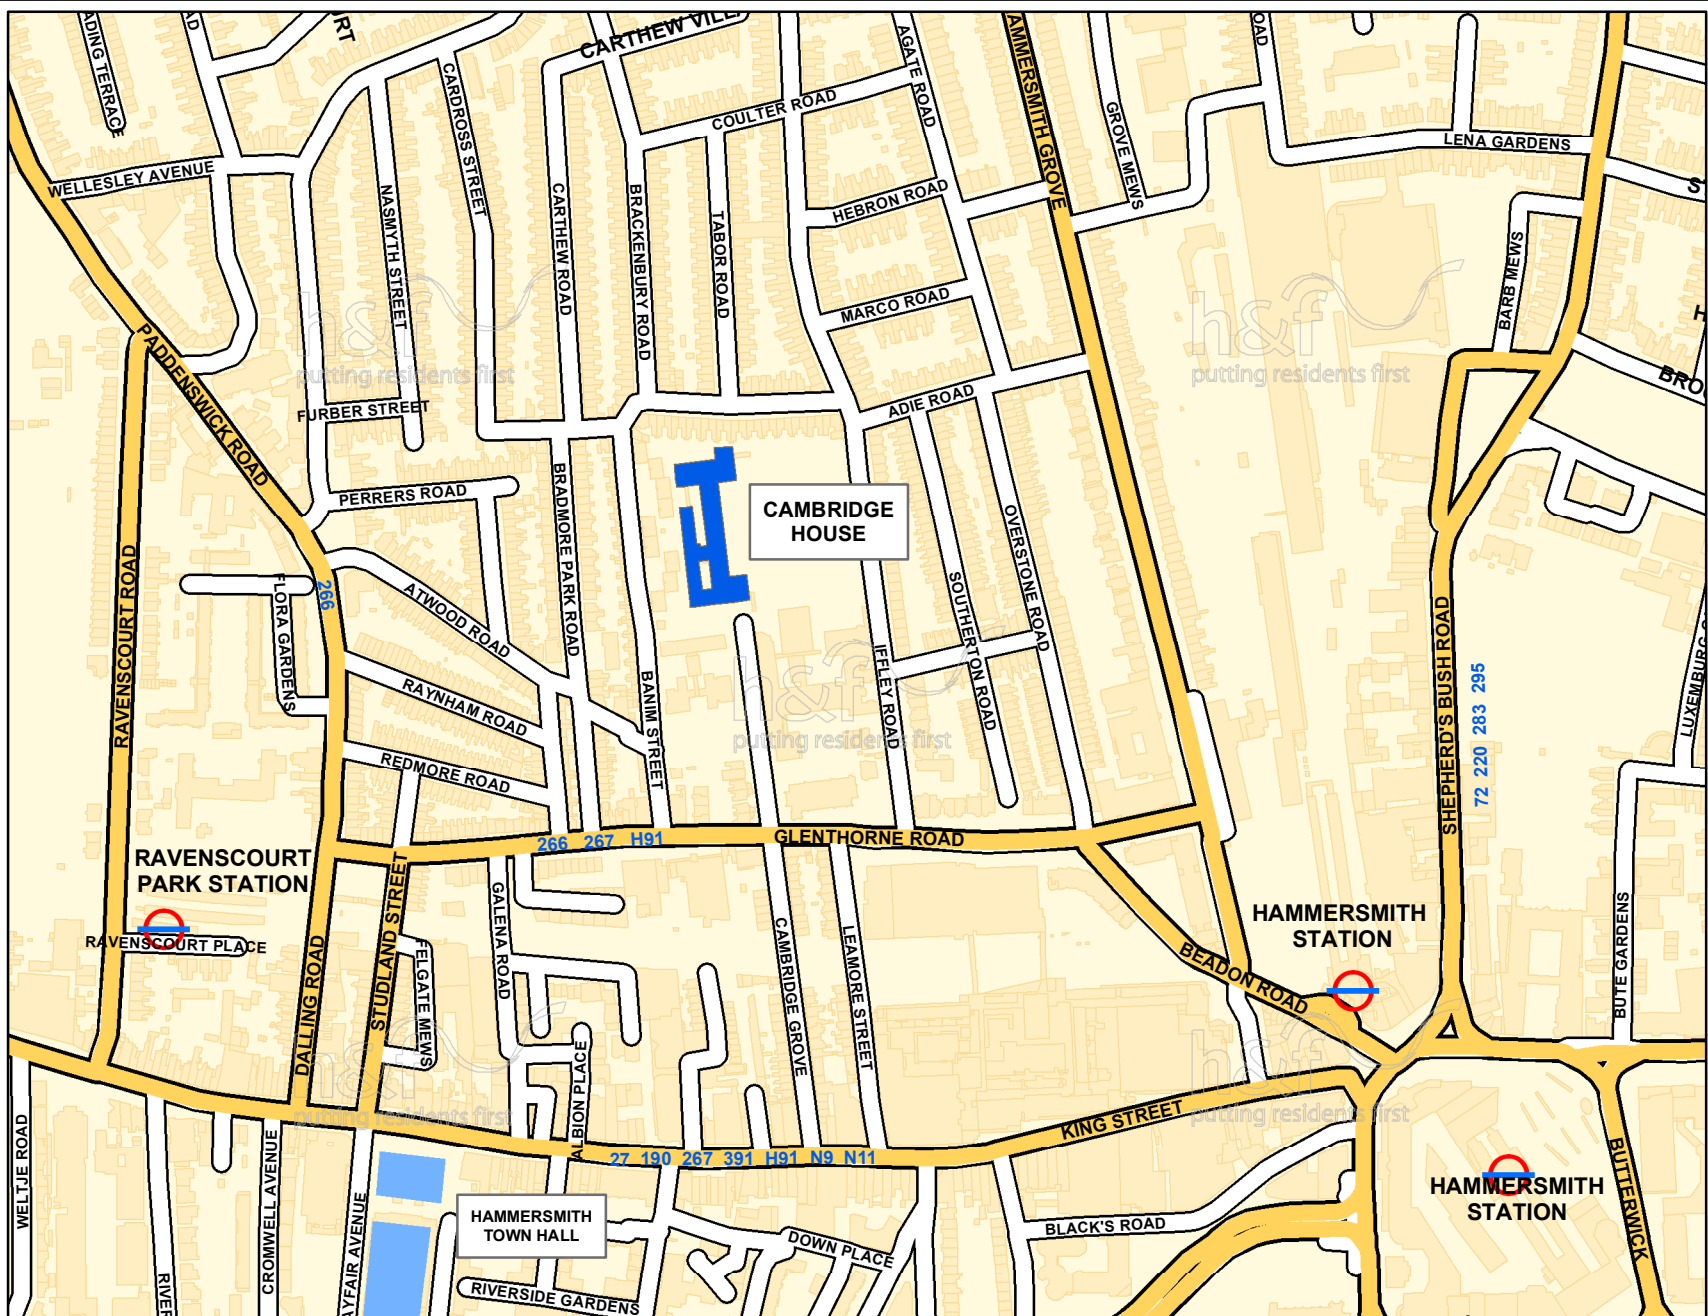

CAMBRIDGE HOUSE

CONTACT DETAILS

Address: Cambridge Grove
Hammersmith
W6 0LE

Opening Hours: 9am - 5pm

Tel: 020 8753 3674

Email: educationenquiries@lbhf.gov.uk

Website: www.lbhf.gov.uk

TRAVEL DETAILS

Bus: 27, 190, 266, 267, 391, H91 via King Street

Tube: Hammersmith Station (District, Piccadilly, Hammersmith & City Lines)
Ravenscourt Park (District Line)

Road: From North
Shepherd's Bush Road (A219)

From South
Fulham Palace Road (A219)
Castlenau/Hammersmith Bridge Road (A306)

From West
Great West Road (A4)
Chiswick High Road/
King Street (A315)

From East
Talgarth Road (A4)
Hammersmith Road (A315)

DISABILITY DETAILS

Arrival: Disabled parking outside main entrance

Entrance: A ramp exists at front entrance

Internal: Lift access to all floors

Facilities: Wheelchair toilet facilities
Guide Dogs welcome
Induction Loops at reception
Low level reception desk

LEGEND

27 190 267 391 H91 N9
N11 72 220 283 295 266

Bus Route

Underground Station

OTHER INFORMATION

Cambridge Grove is situated off Hammersmith's King Street and Cambridge House is at the very end of Cambridge Grove

1:5,000

h&f
putting residents first

© Crown copyright. All rights reserved. L. B.
HAMMERSMITH & FULHAM Licence No. LA100019223 2007.